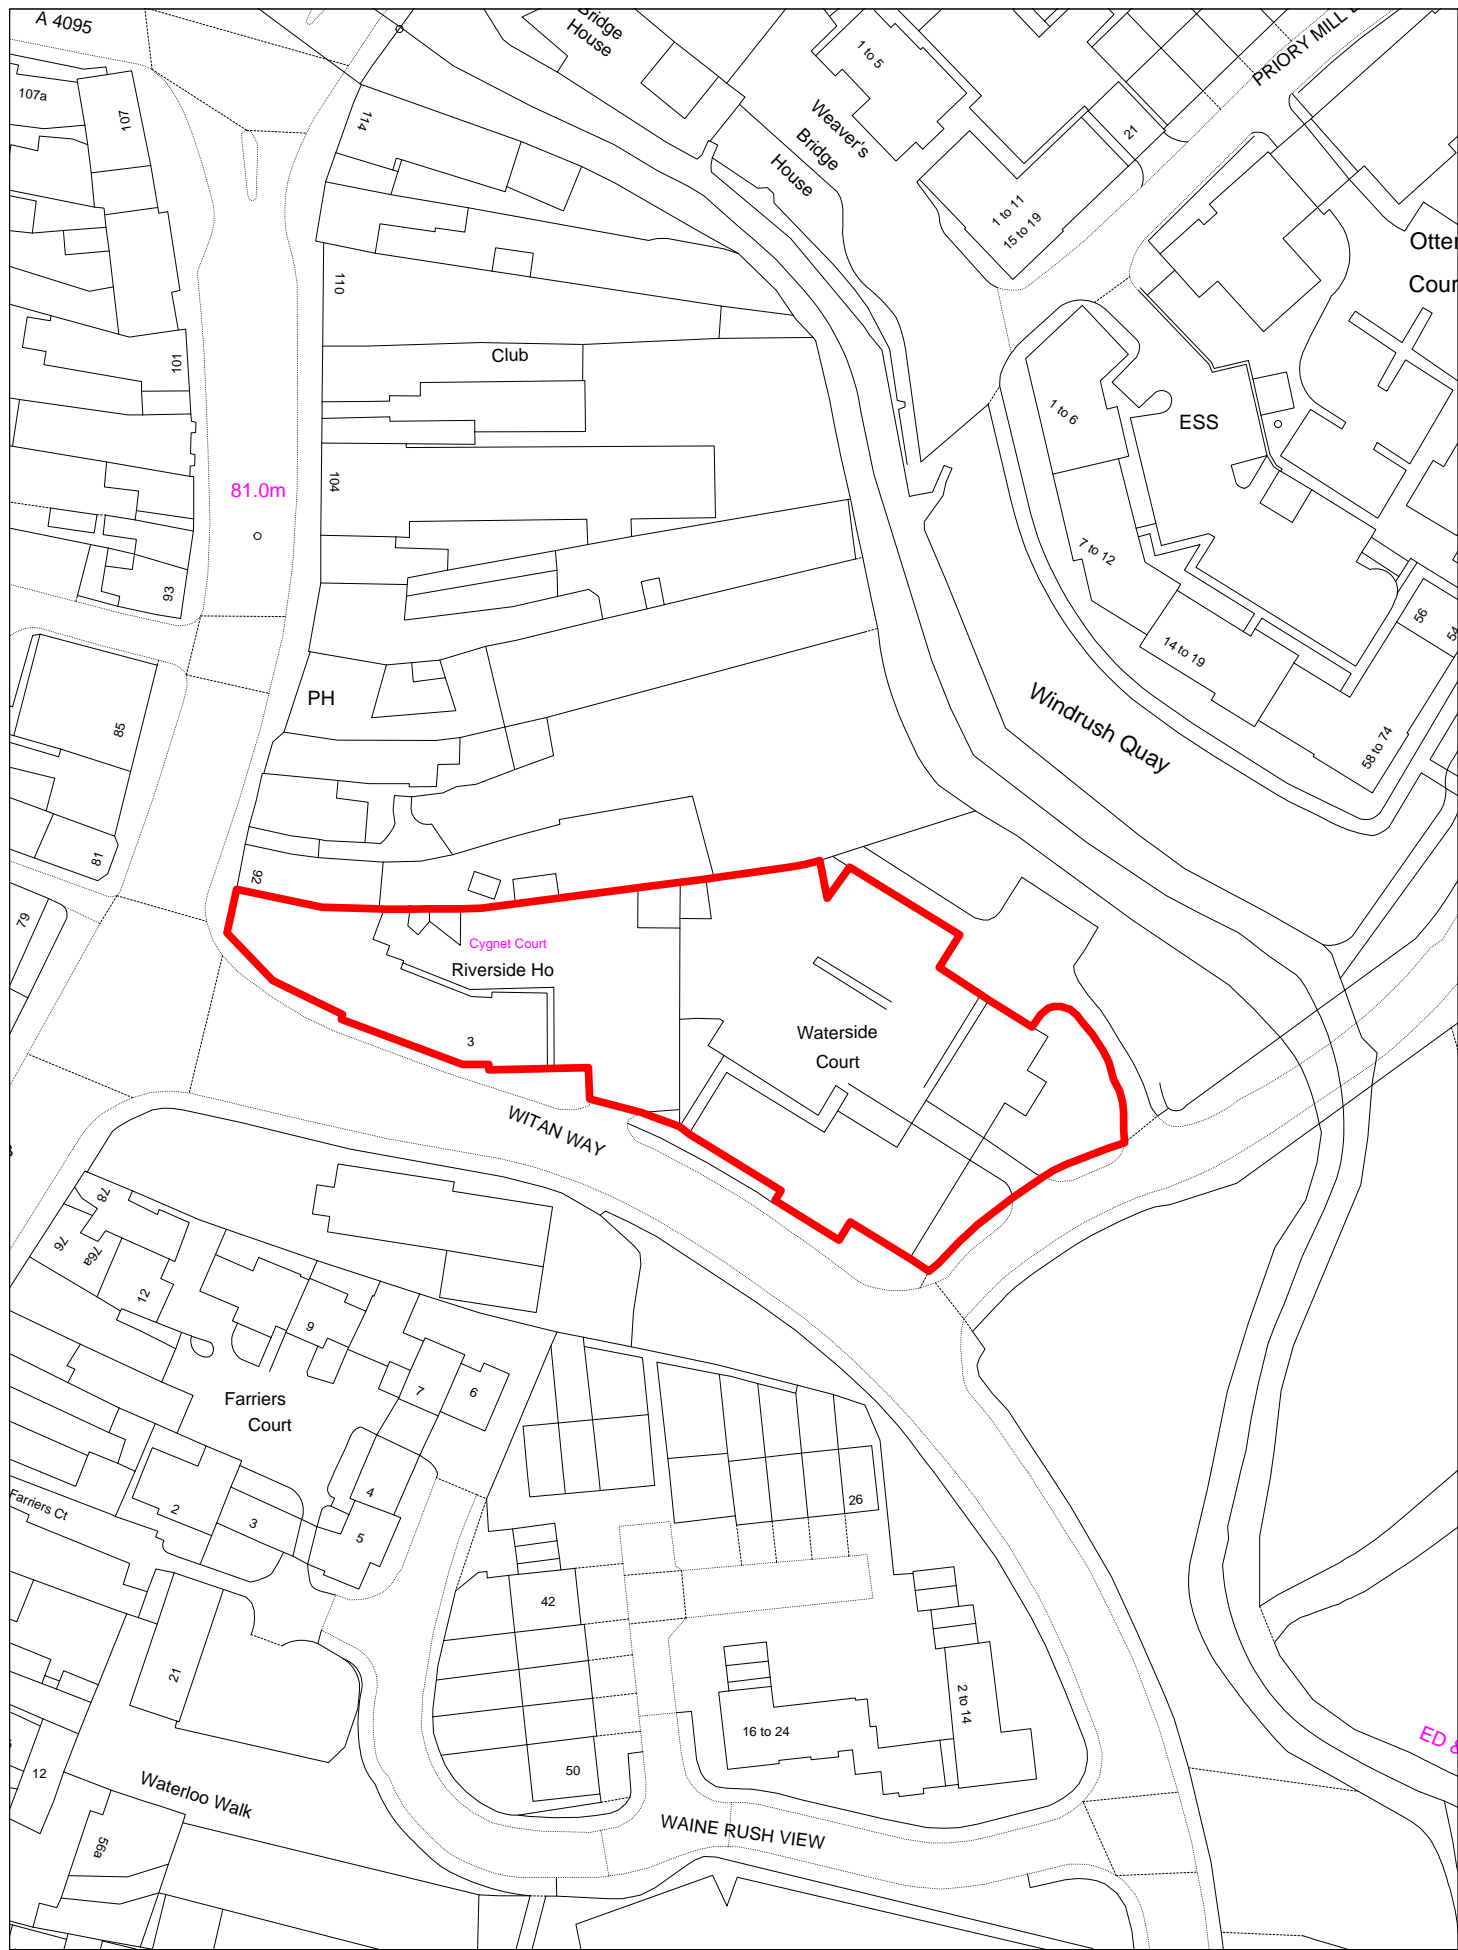

Map Title:	Station Lane Industrial Area
Location	Witney
Map No:	5
	Scale: 1:4500

Map Title:	Des Roches Square
Location	Witney
Map No:	6
	Scale: 1:1000

Map Title:	Eagle Industrial Estate
Location	Witney
Map No:	7
	Scale: 1:1200

Map Title:	Meadow Court
Location	Witney
Map No:	8
	Scale: 1:1000

Map Title:	Witan Way Offices
Location	Witney
Map No:	9
	Scale: 1:1000

Map Title:	Spinners Court
Location	Witney
Map No:	10
	Scale: 1:1000