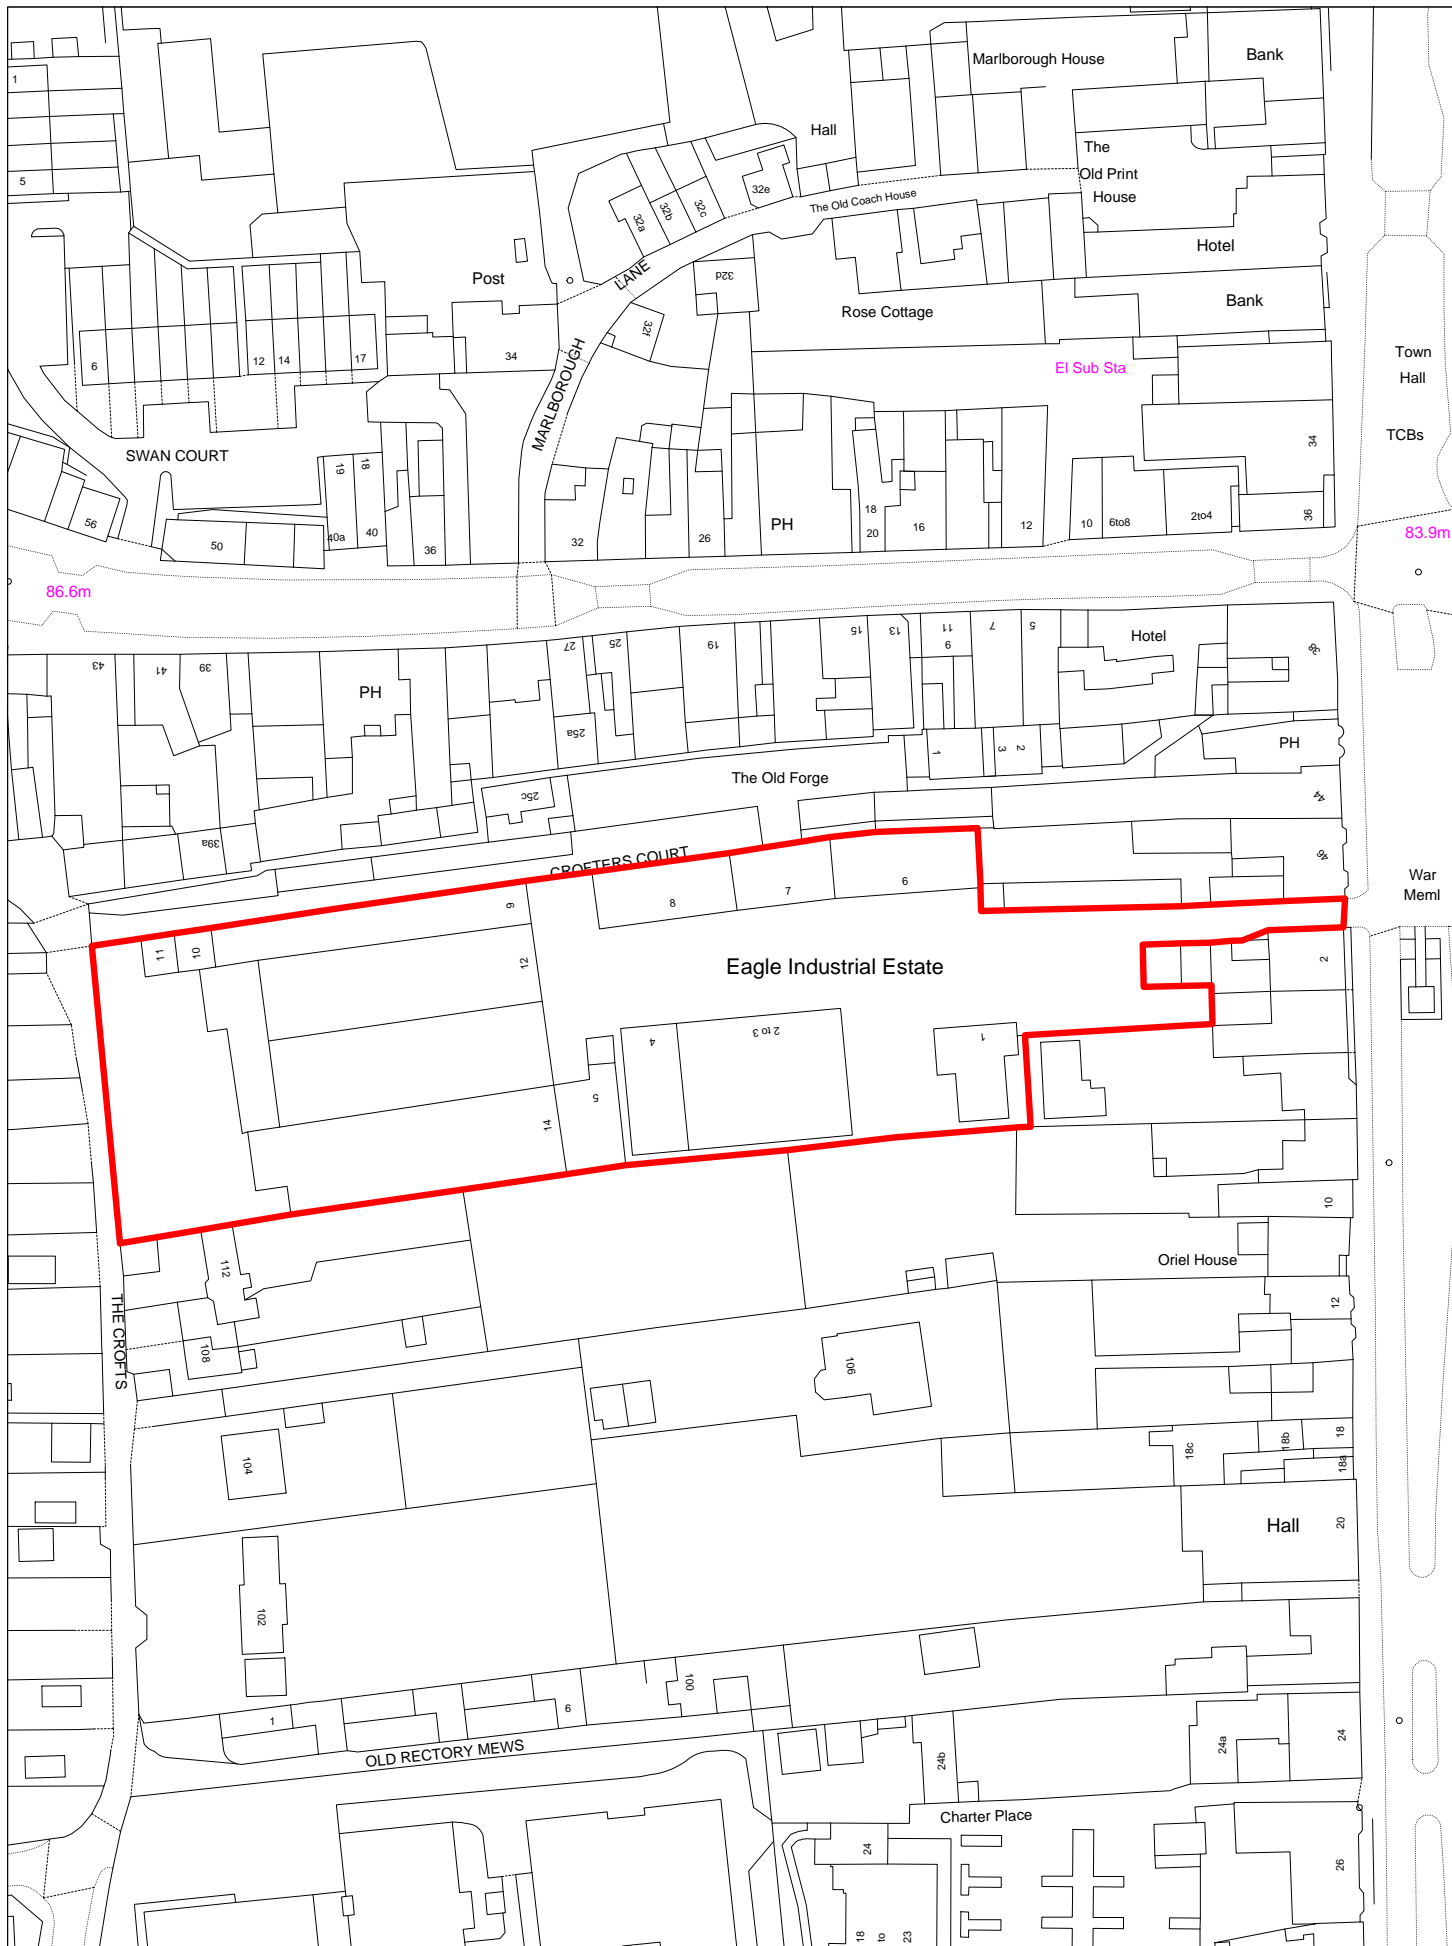

Map Title:	Station Lane Industrial Area
Location	Witney
Map No:	5
	Scale: 1:4500

Map Title:	Des Roches Square
Location	Witney
Map No:	6
	Scale: 1:1000

Map Title:	Eagle Industrial Estate
Location	Witney
Map No:	7
	Scale: 1:1200

Map Title:	Meadow Court
Location	Witney
Map No:	8
	Scale: 1:1000

Map Title:	Witan Way Offices
Location	Witney
Map No:	9
	Scale: 1:1000

Map Title:	Spinners Court
Location	Witney
Map No:	10
	Scale: 1:1000