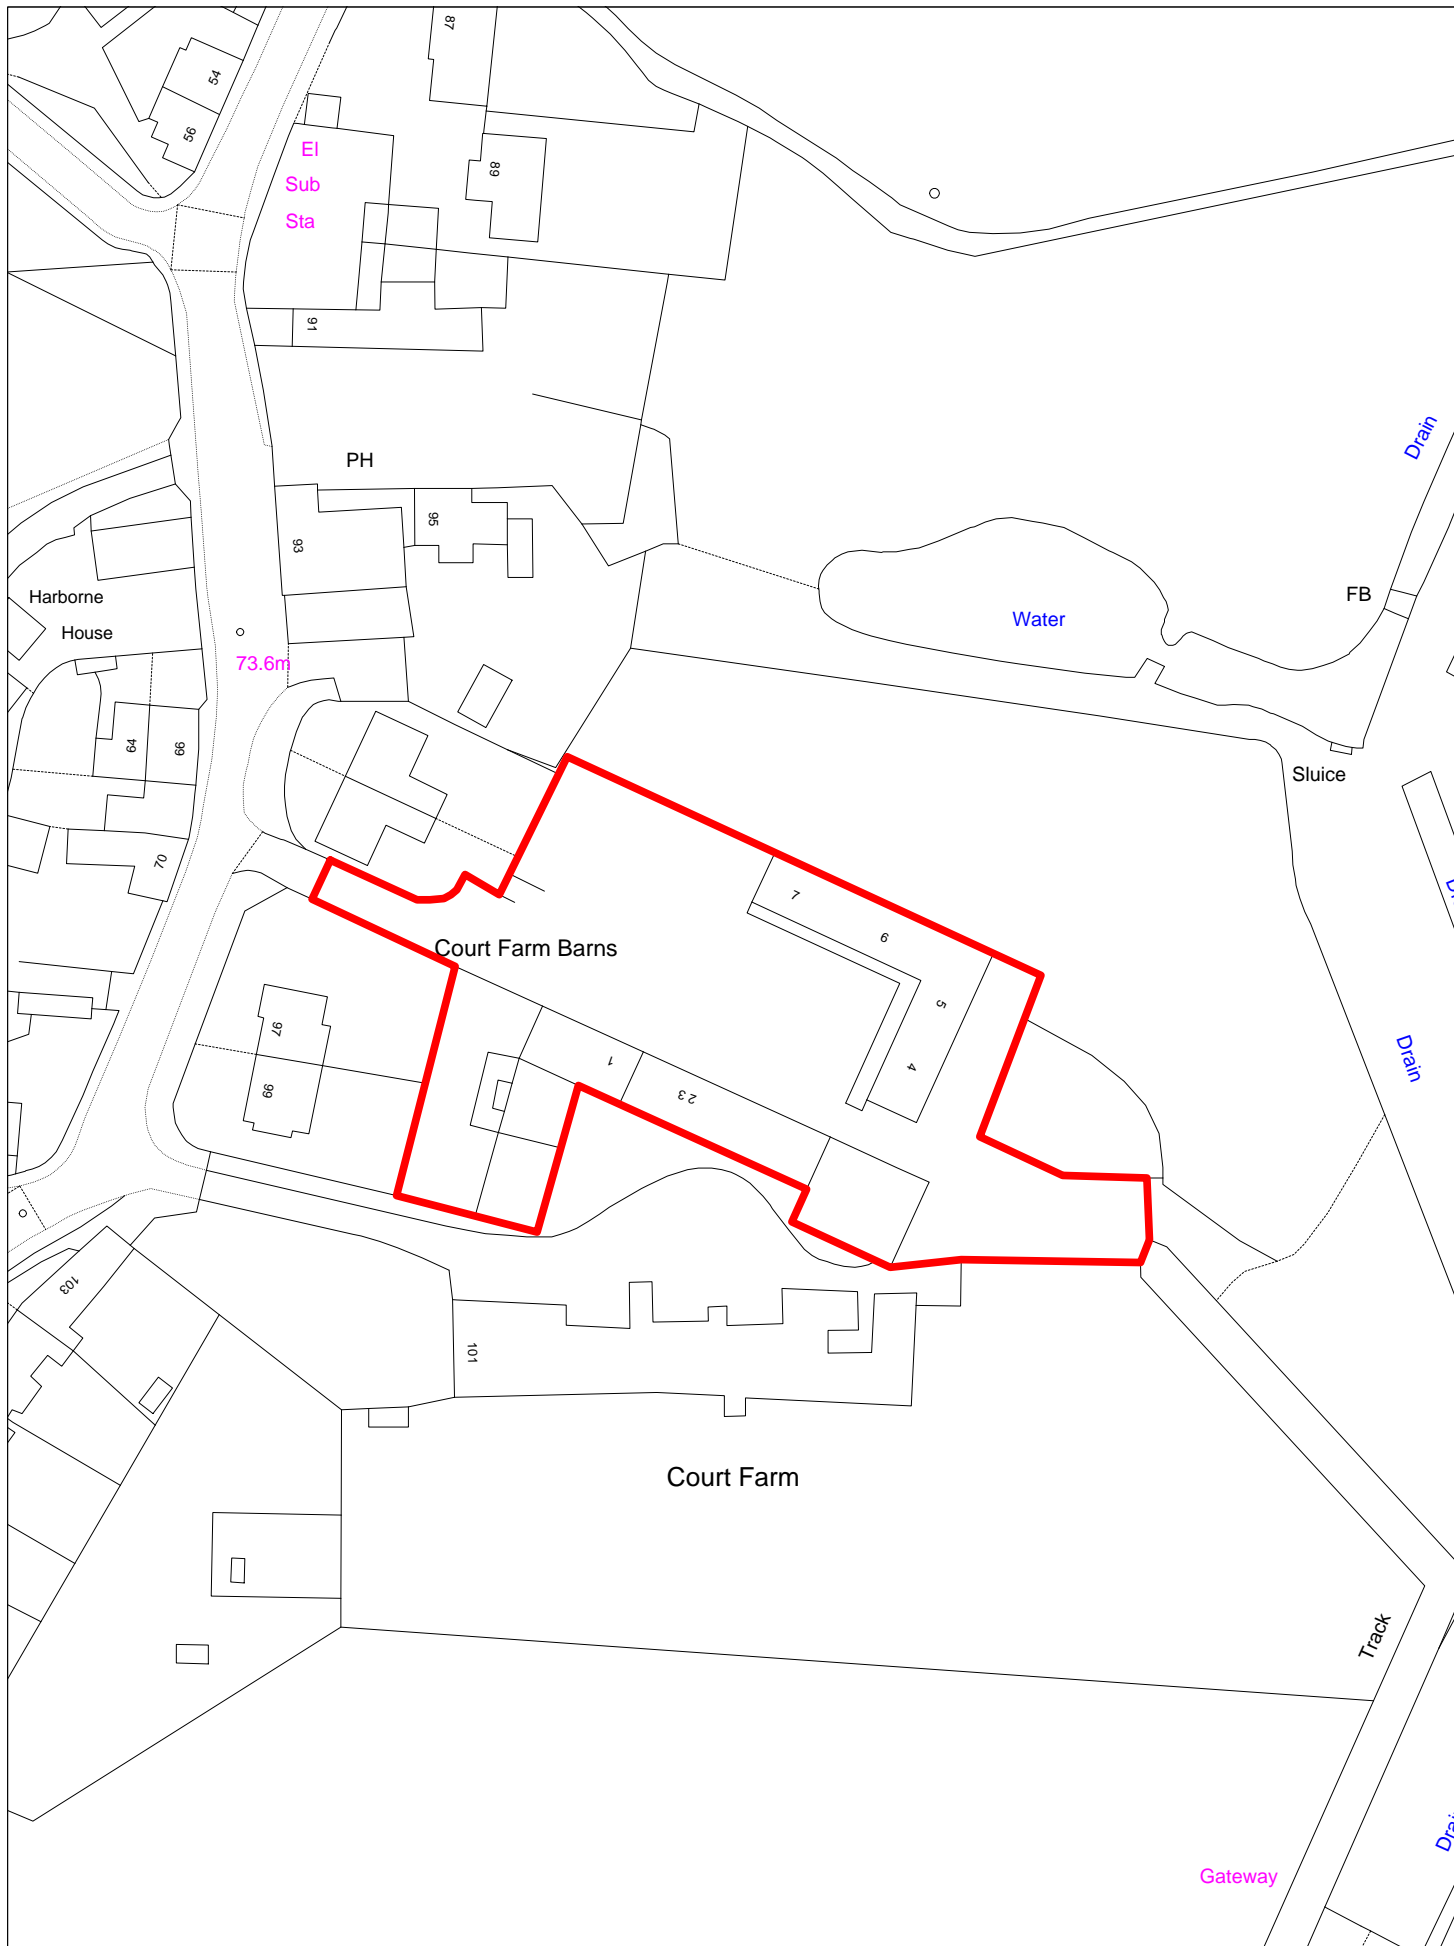

Map Title:	Gate Farm
Location	Kiddington
Map No:	37
	Scale: 1:750

Map Title:	Court Farm Barns
Location	Tackley
Map No:	38
	Scale: 1:1000

Map Title:	The Spendlove Centre
Location	Charlbury
Map No:	39
	Scale: 1:750