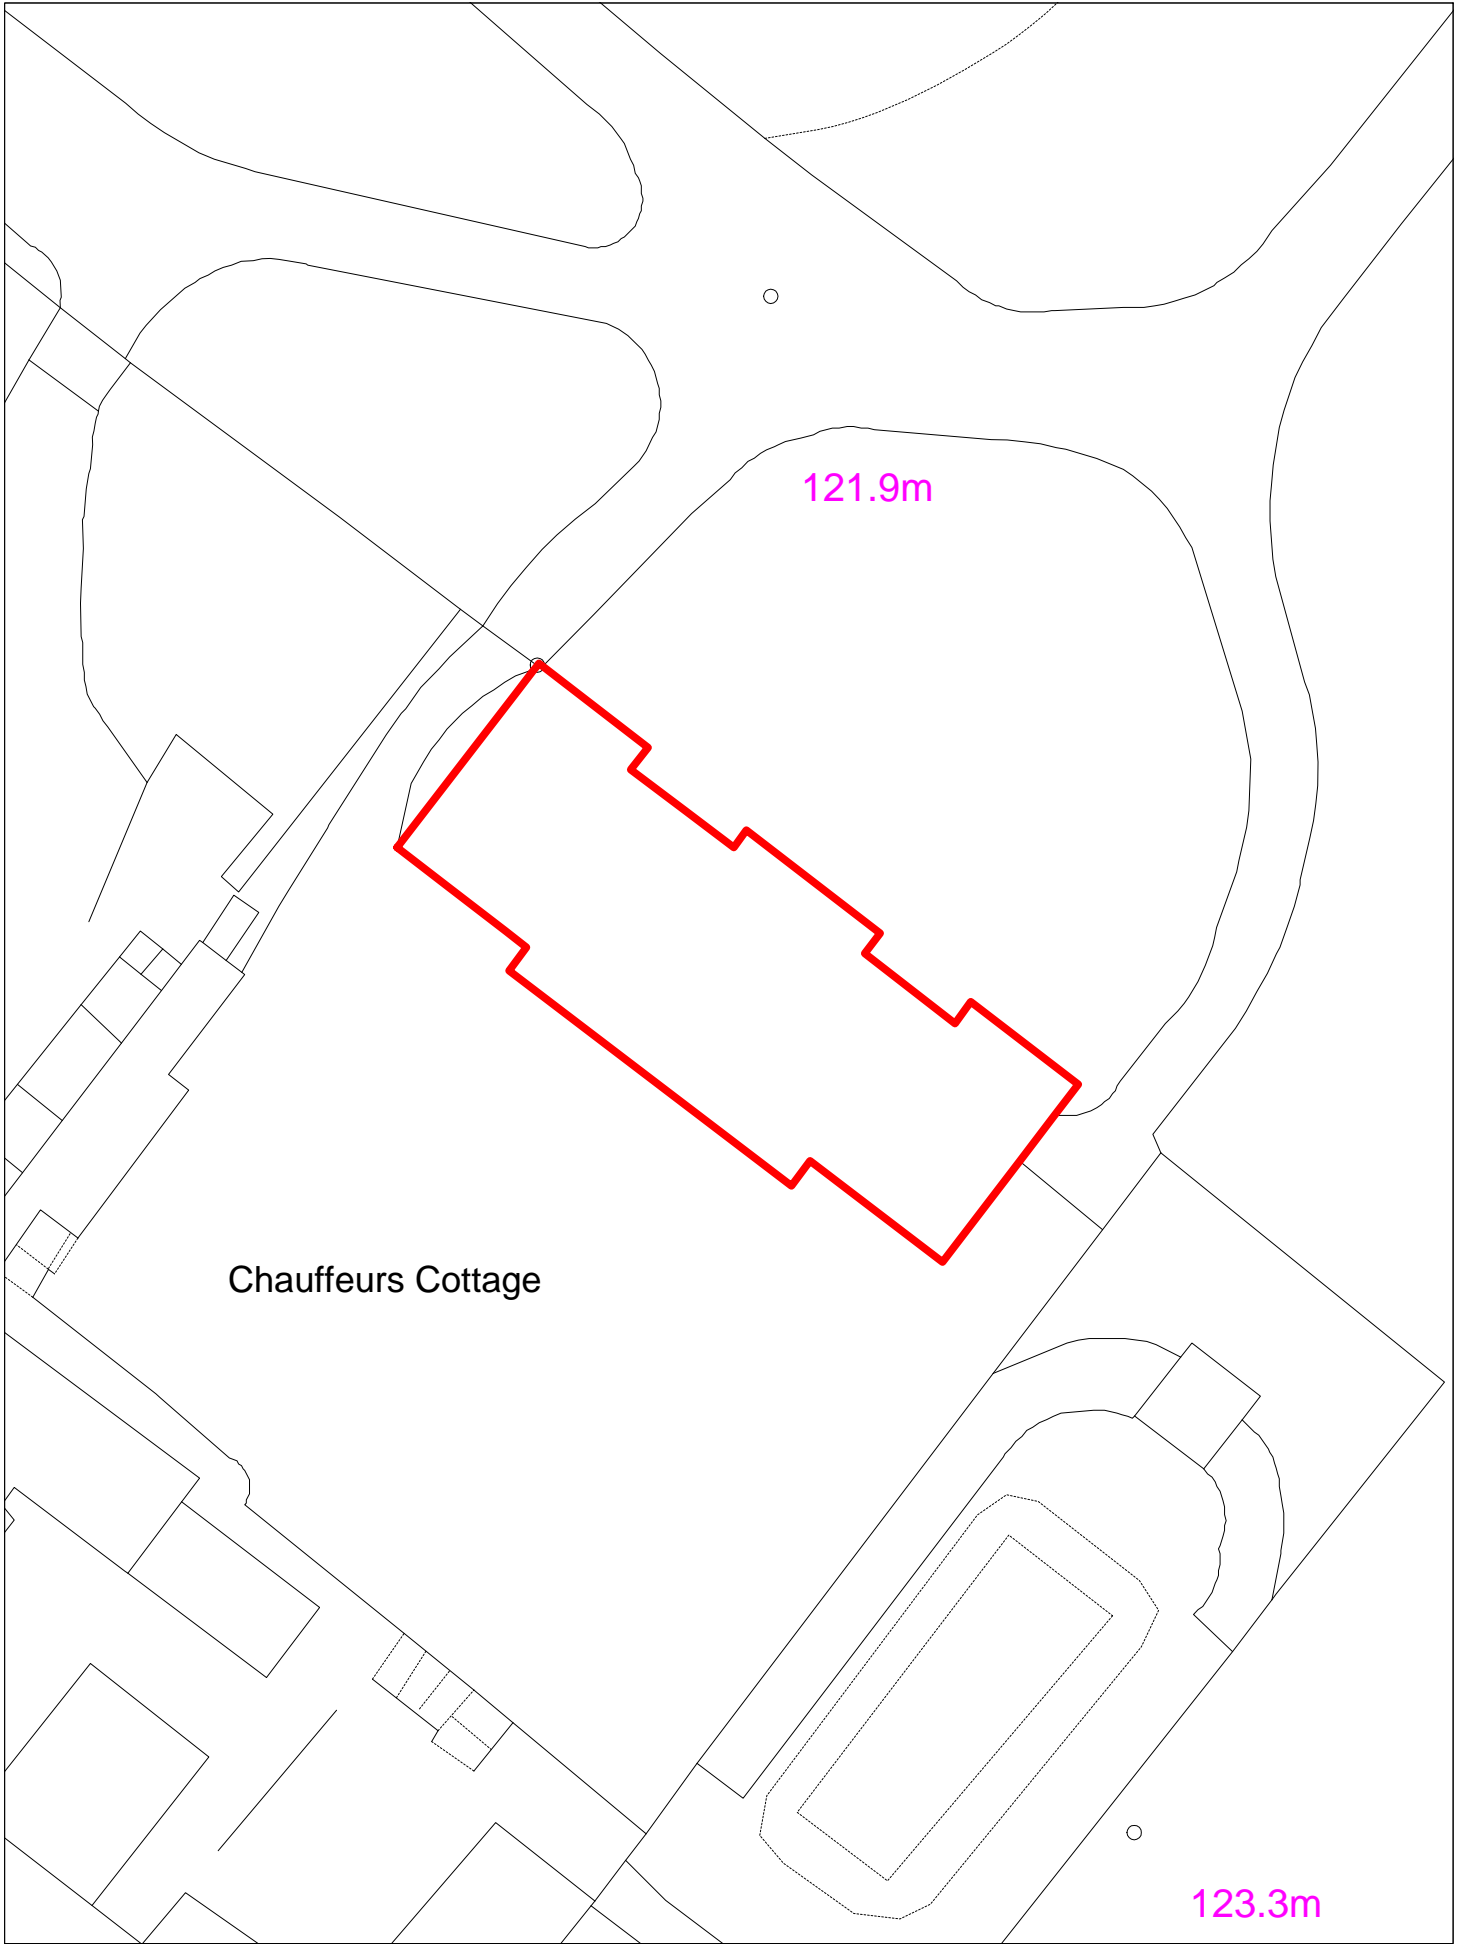

Chauffeurs Cottage

121.9m

123.3m

WEST OXFORDSHIRE
DISTRICT COUNCIL

West Oxfordshire District Council
Elmfield
New Yatt Road
Witney
Oxfordshire
OX28 1PB
Tel: 01993 861000
www.westoxon.gov.uk

Map Title:	The Stable Block
Location	Cornbury Park
Map No:	42
	Scale: 1:500