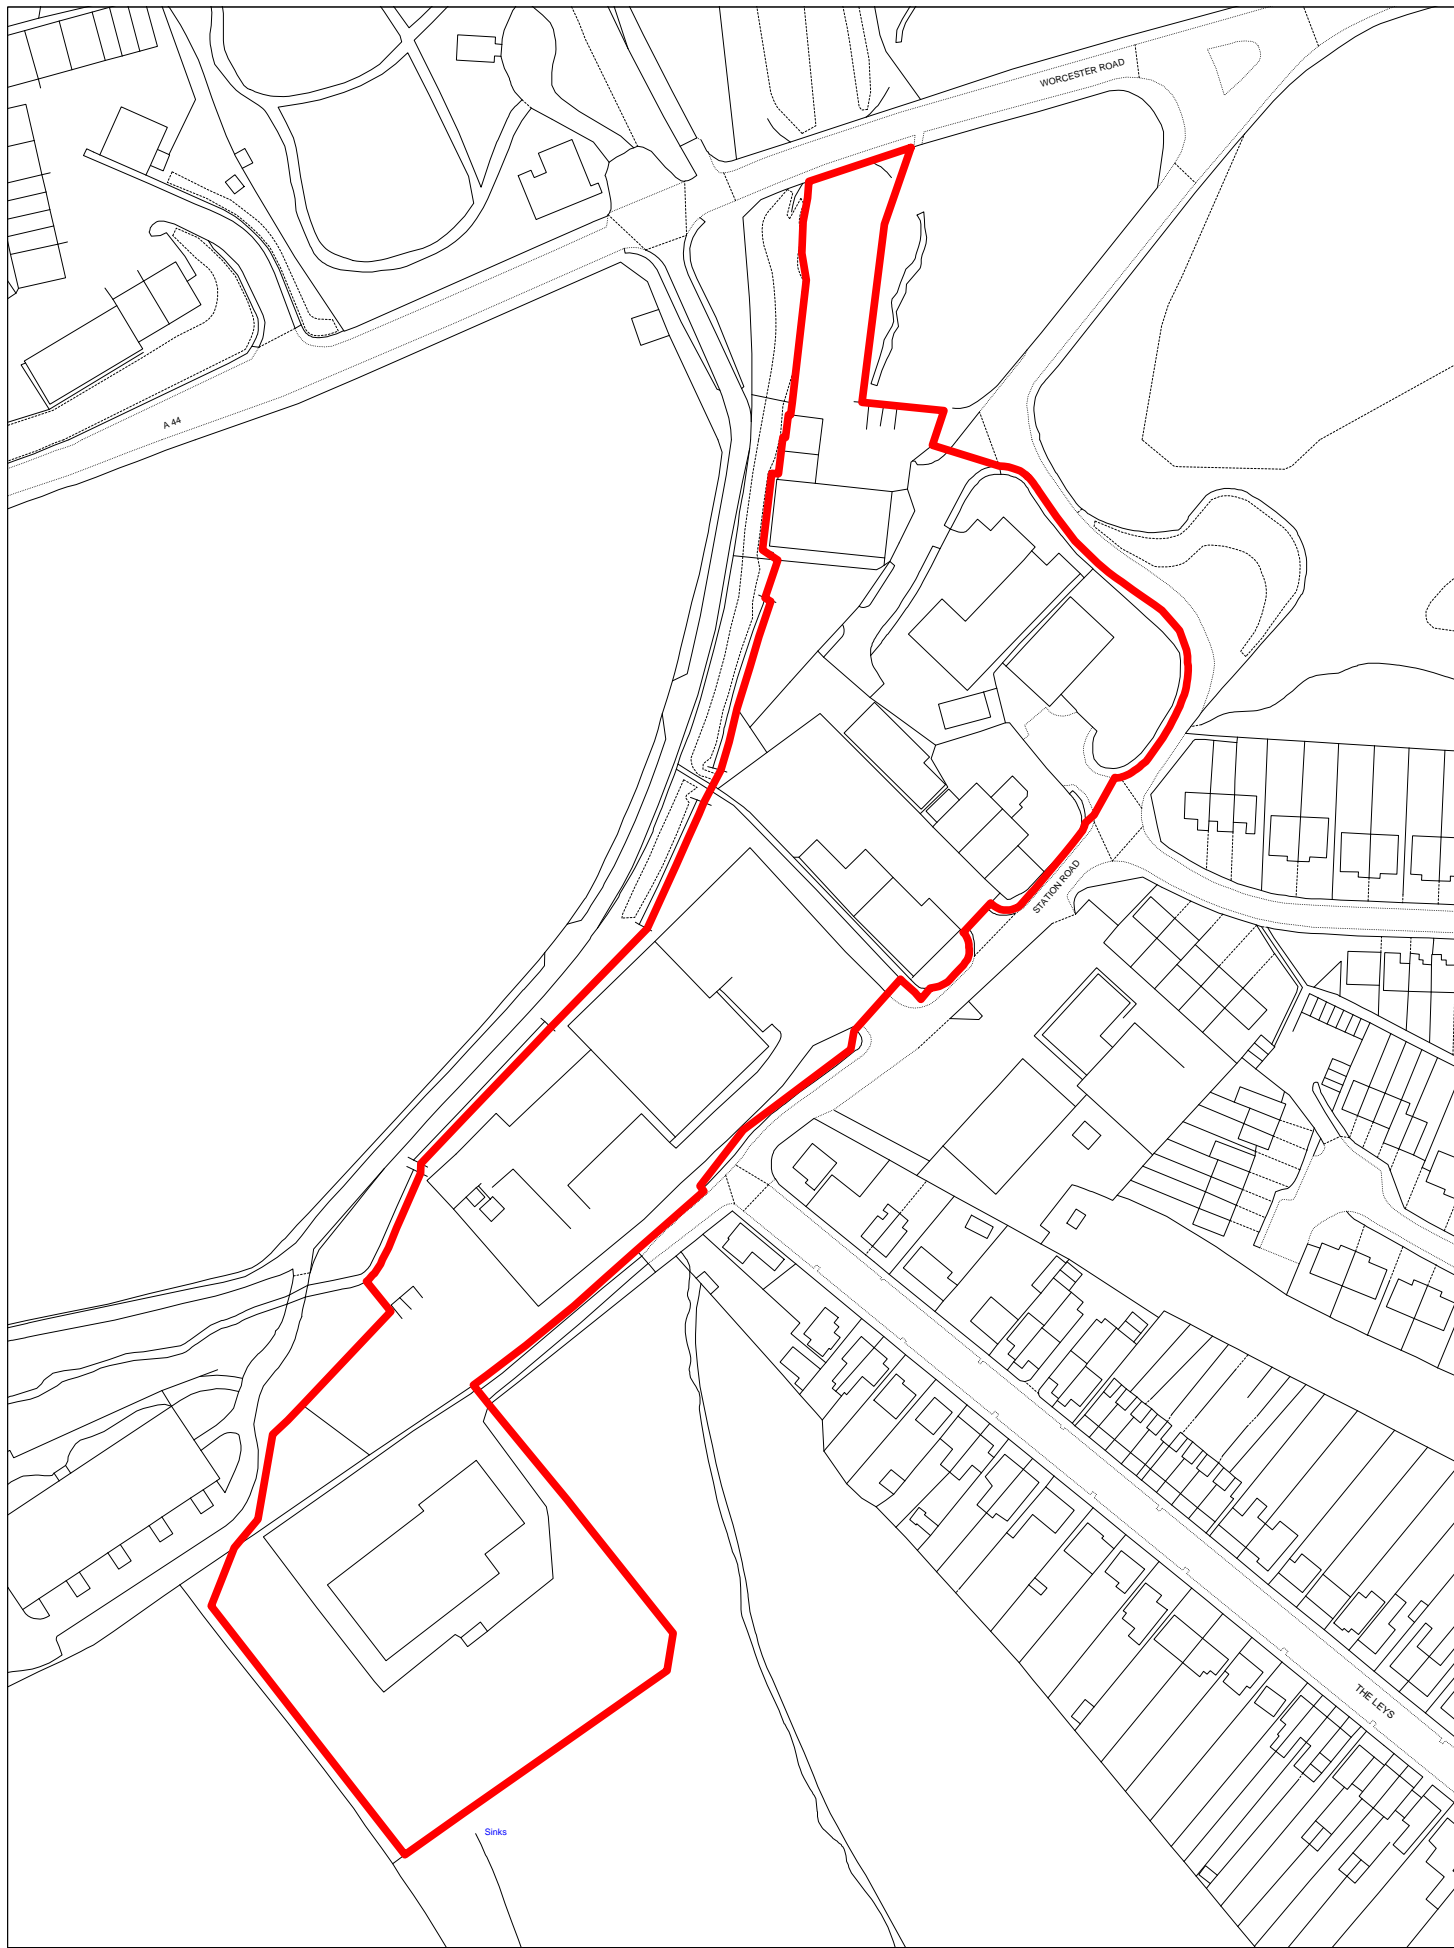

WEST OXFORDSHIRE
DISTRICT COUNCIL

West Oxfordshire District Council
Elmfield
New Yatt Road
Witney
Oxfordshire
OX28 1PB

Tel: 01993 861000
www.westoxon.gov.uk

Map Title:	Station Road Industrial Estate
Location	Chipping Norton
Map No:	17
	Scale: 1:2000