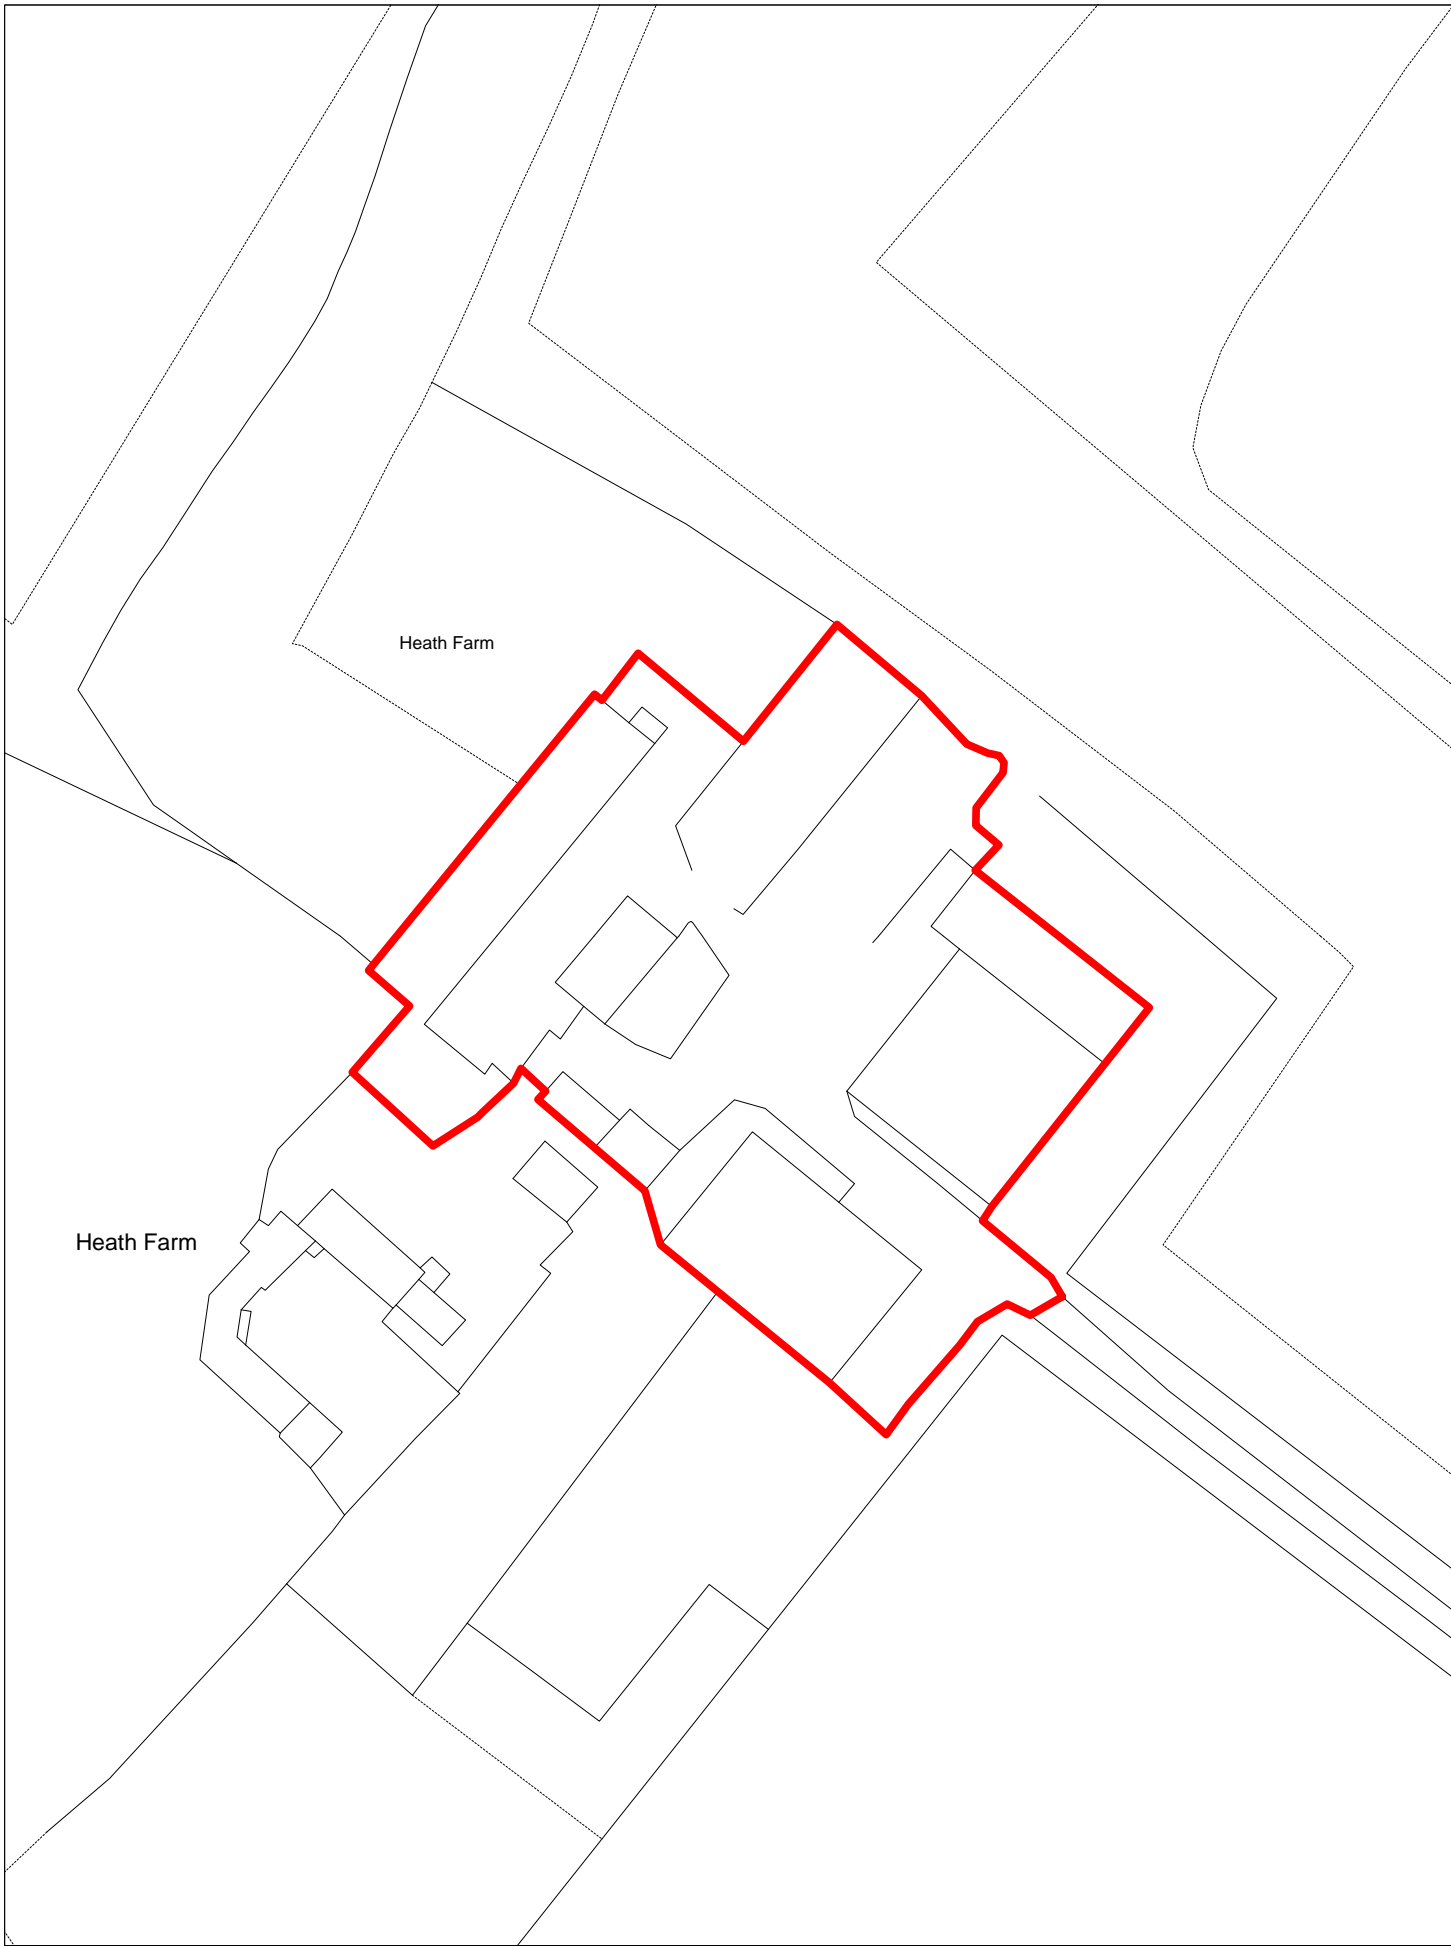

Map Title:	Swerford Heath Farm
Location	Swerford
Map No:	30
	Scale: 1:1000