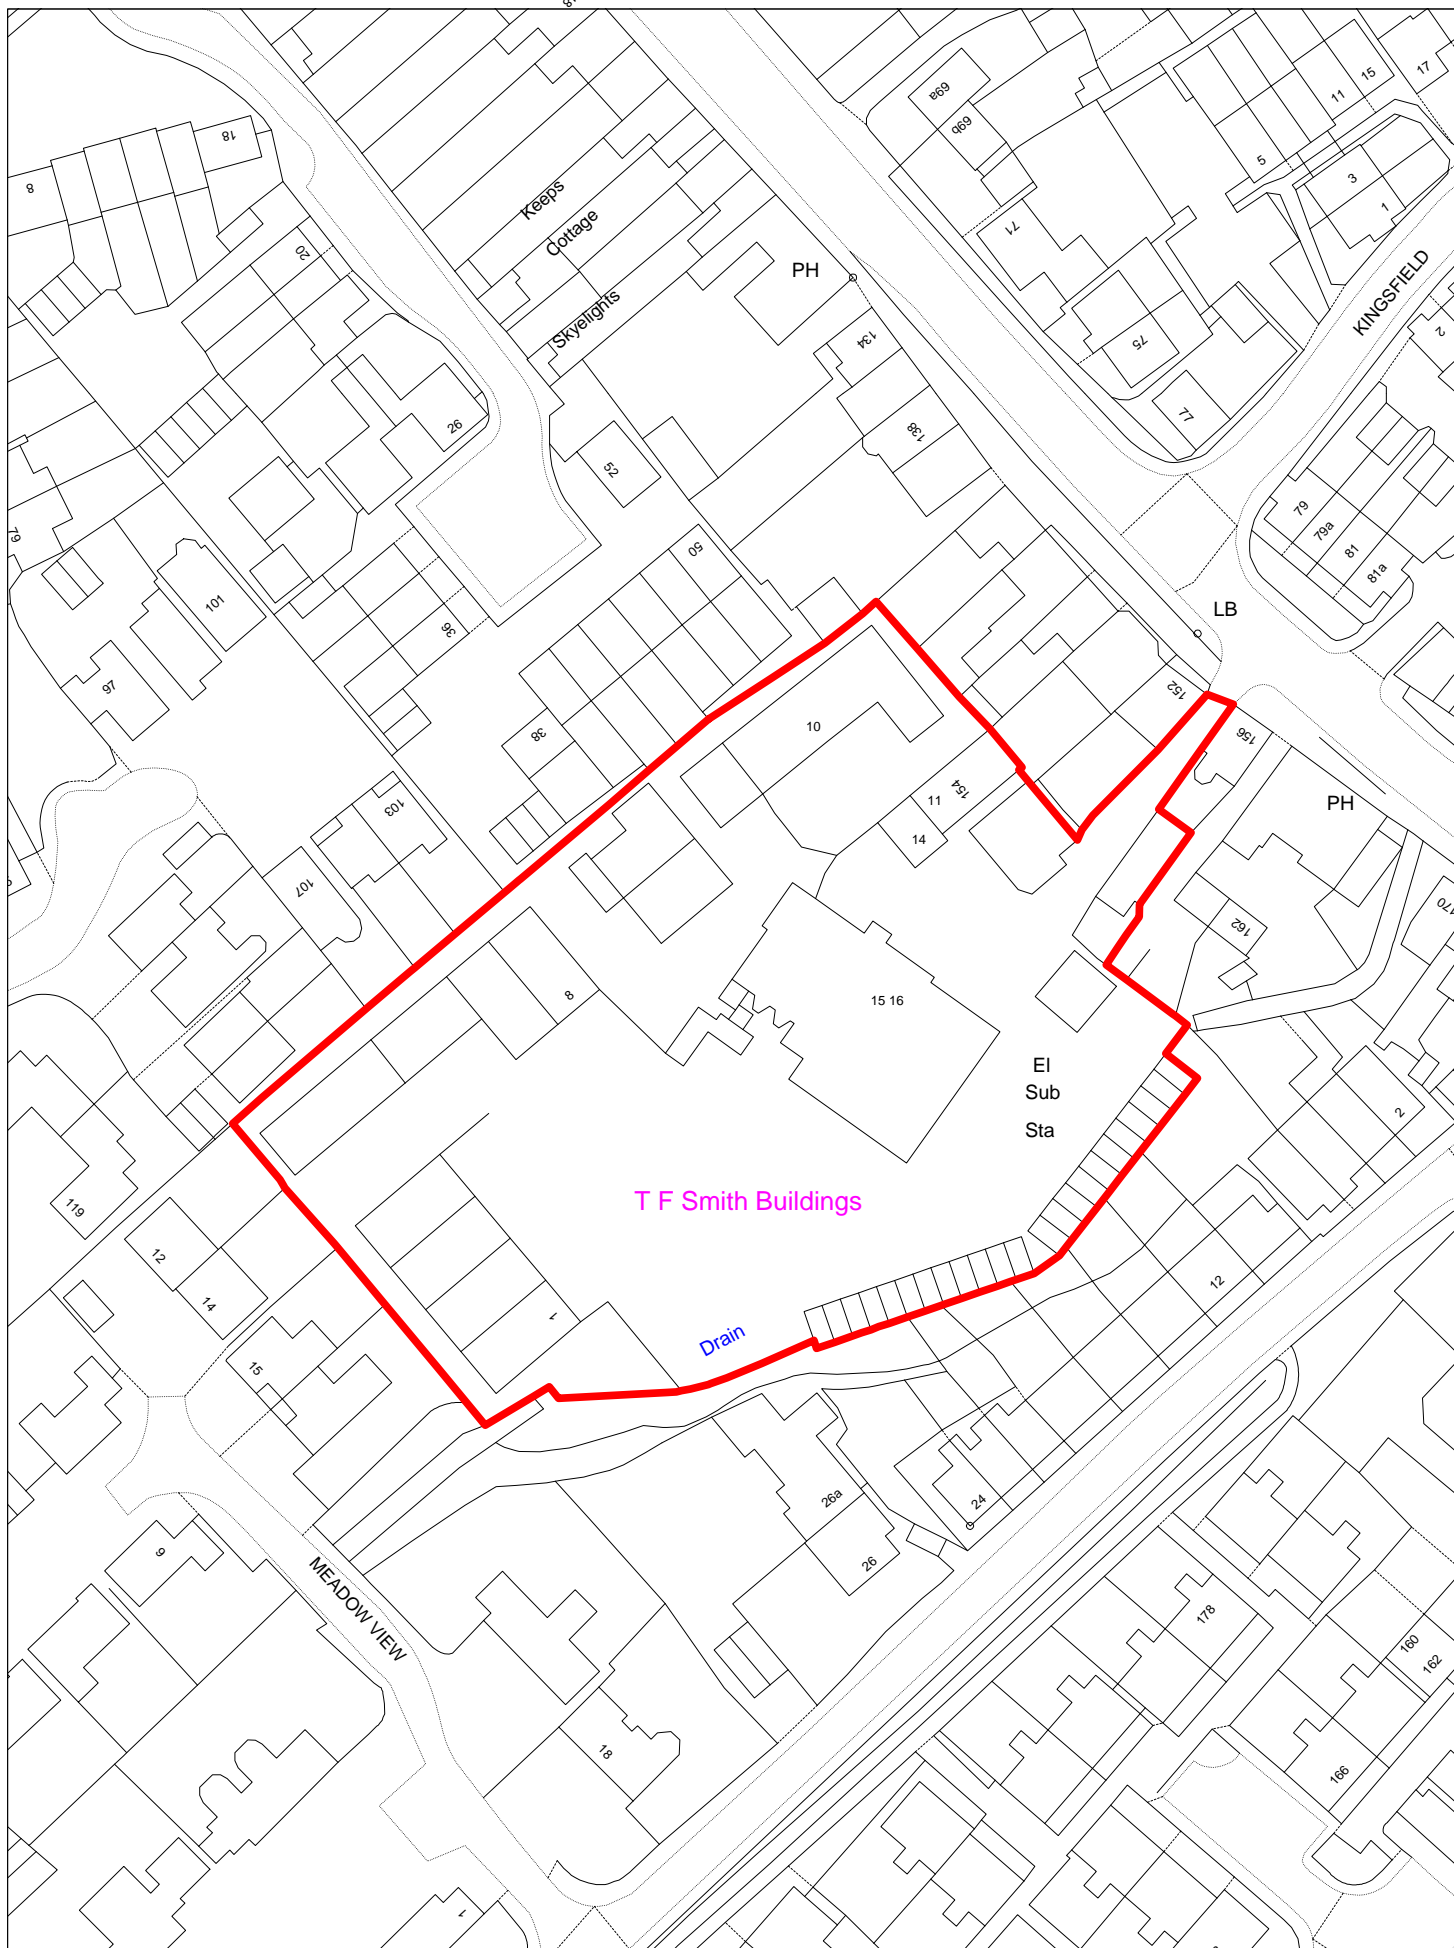

WEST OXFORDSHIRE
DISTRICT COUNCIL

West Oxfordshire District Council
Elmfield
New Yatt Road
Witney
Oxfordshire
OX28 1PB
Tel: 01993 861000
www.westoxon.gov.uk

Map Title:	Newland Industrial Estate
Location	Witney
Map No:	12
	Scale: 1:1000