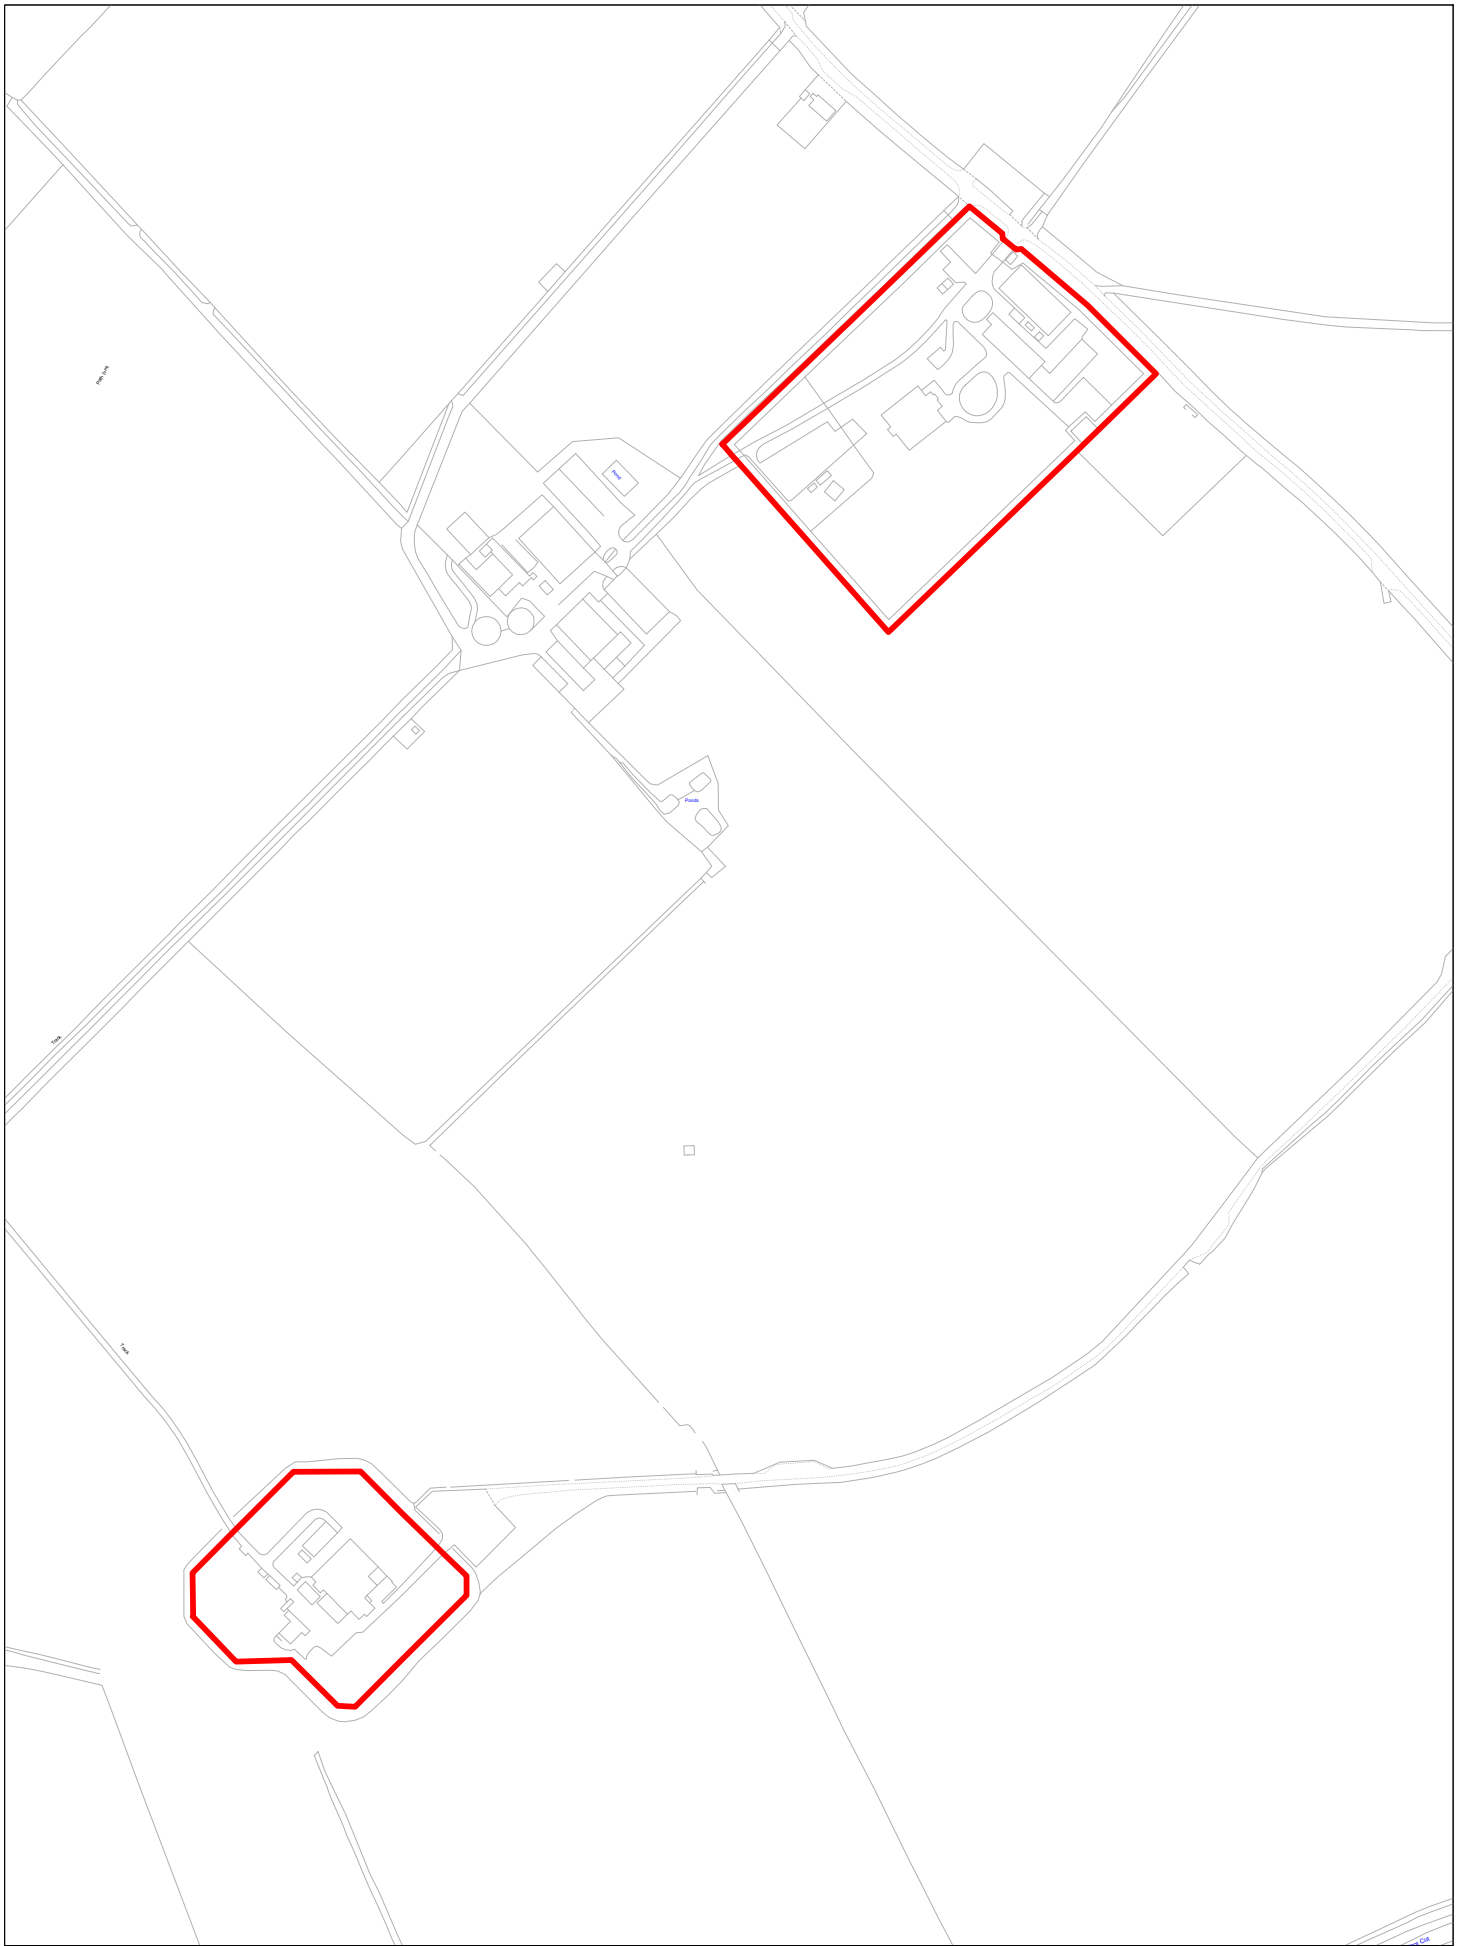

Map Title:	Green Lane
Location	Woodstock
Map No:	25
	Scale: 1:1000

Map Title:	The Quadrangle
Location	Woodstock
Map No:	26
	Scale: 1:750

© Crown copyright and database rights 2013 Ordnance Survey 100024316

Map Title:	The Old Tannery
Location	Woodstock
Map No:	27
	Scale: 1:750

Map Title:	Blenheim Cowyards
Location	Woodstock
Map No:	28
	Scale: 1:1000

**WEST OXFORDSHIRE
DISTRICT COUNCIL**

West Oxfordshire District Council
Elmfield
New Yatt Road
Witney
Oxfordshire
OX28 1PB