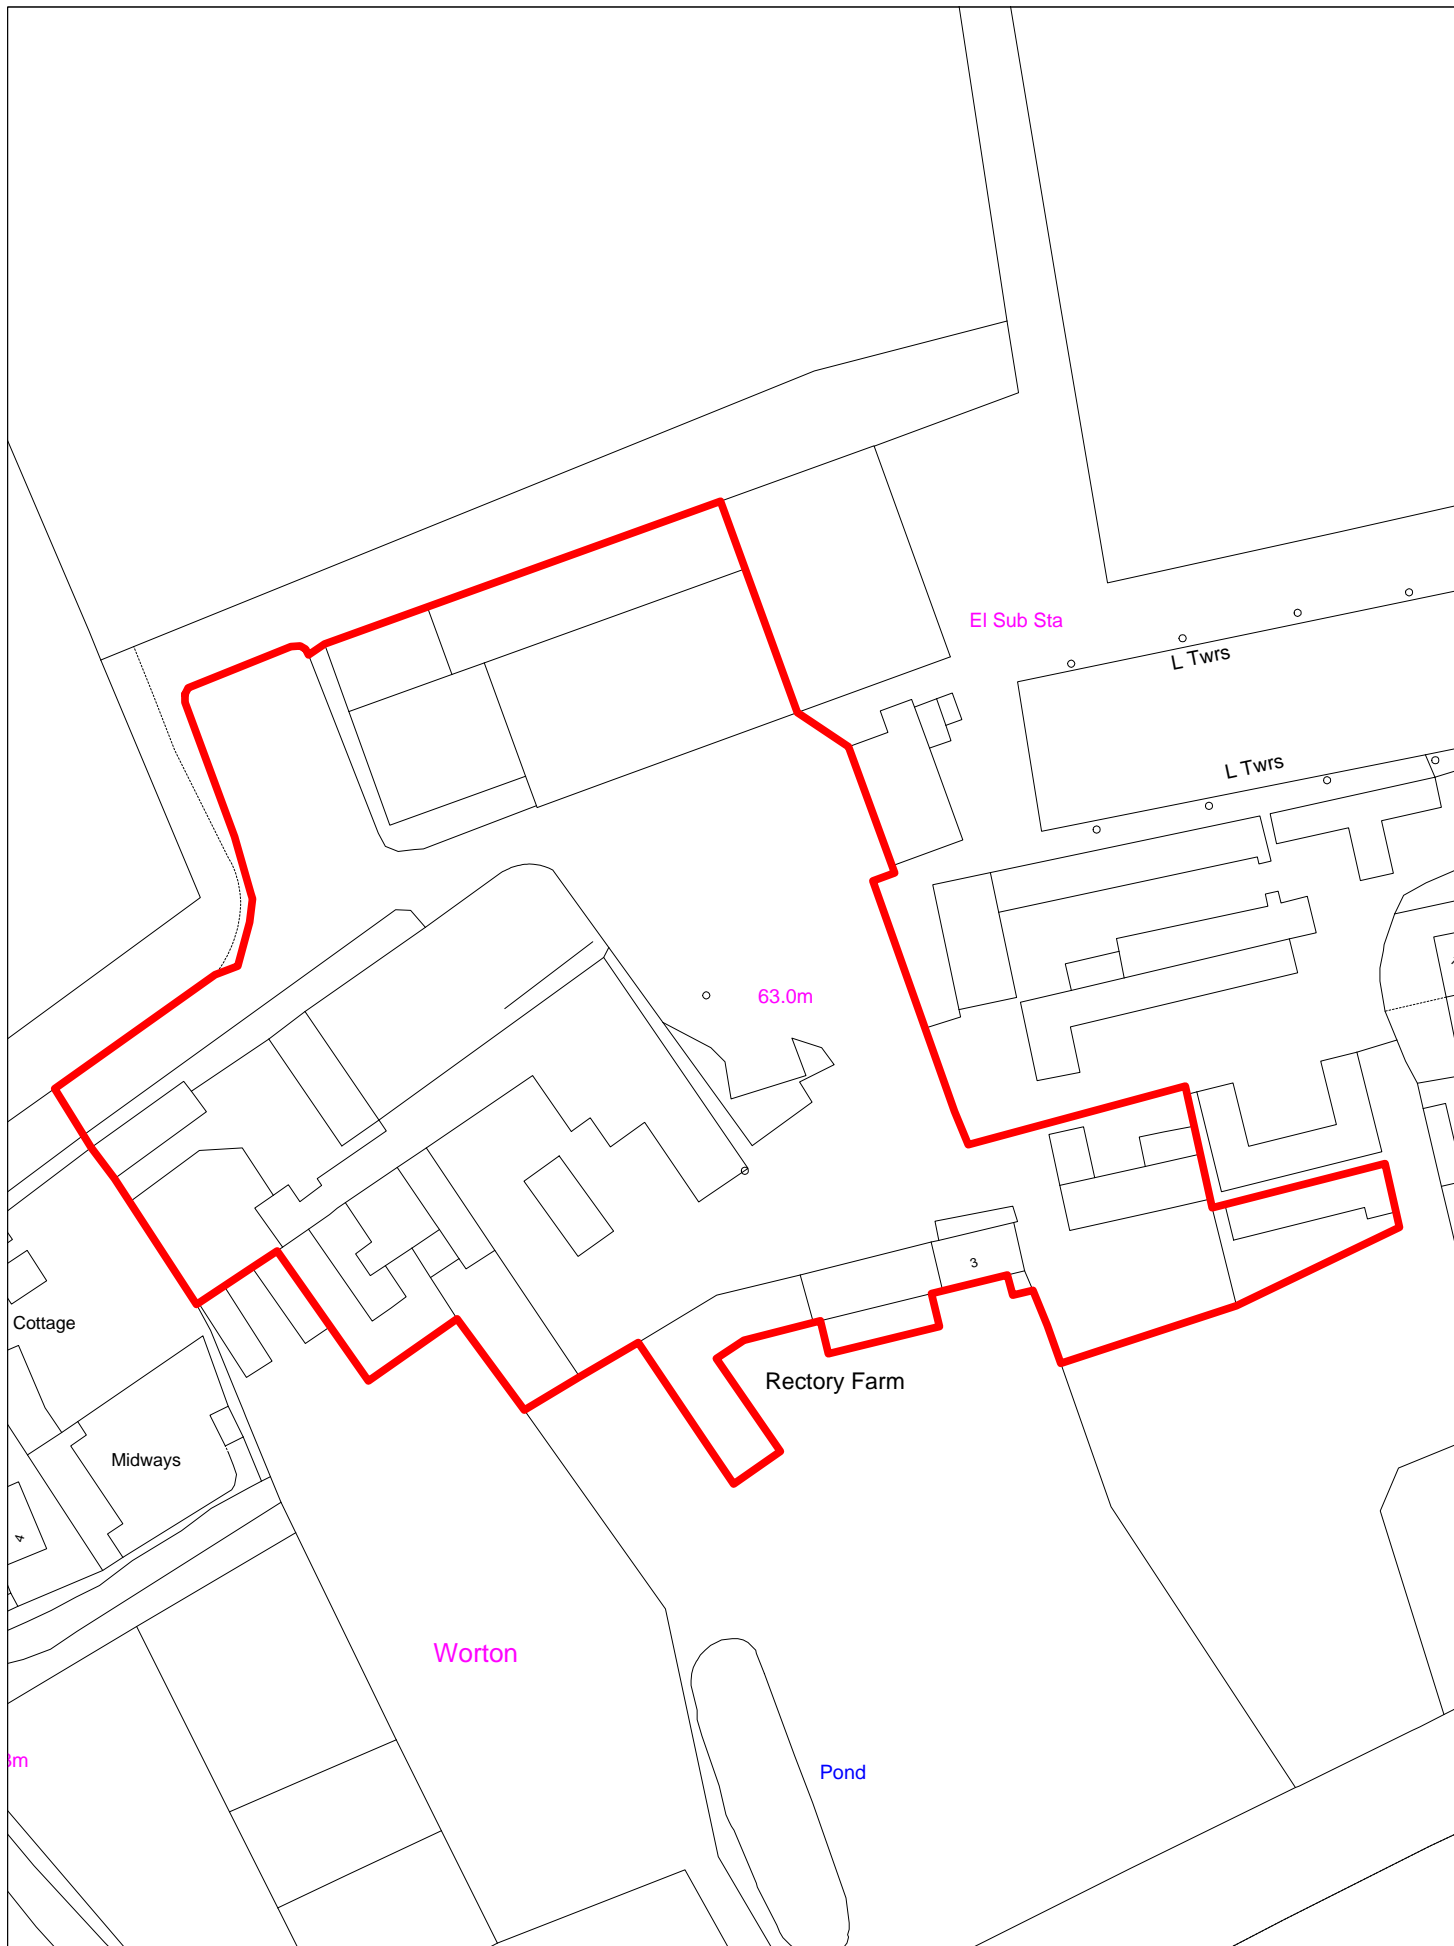

Map Title:	Worton Park
Location	Worton
Map No:	48
	Scale: 1:1000