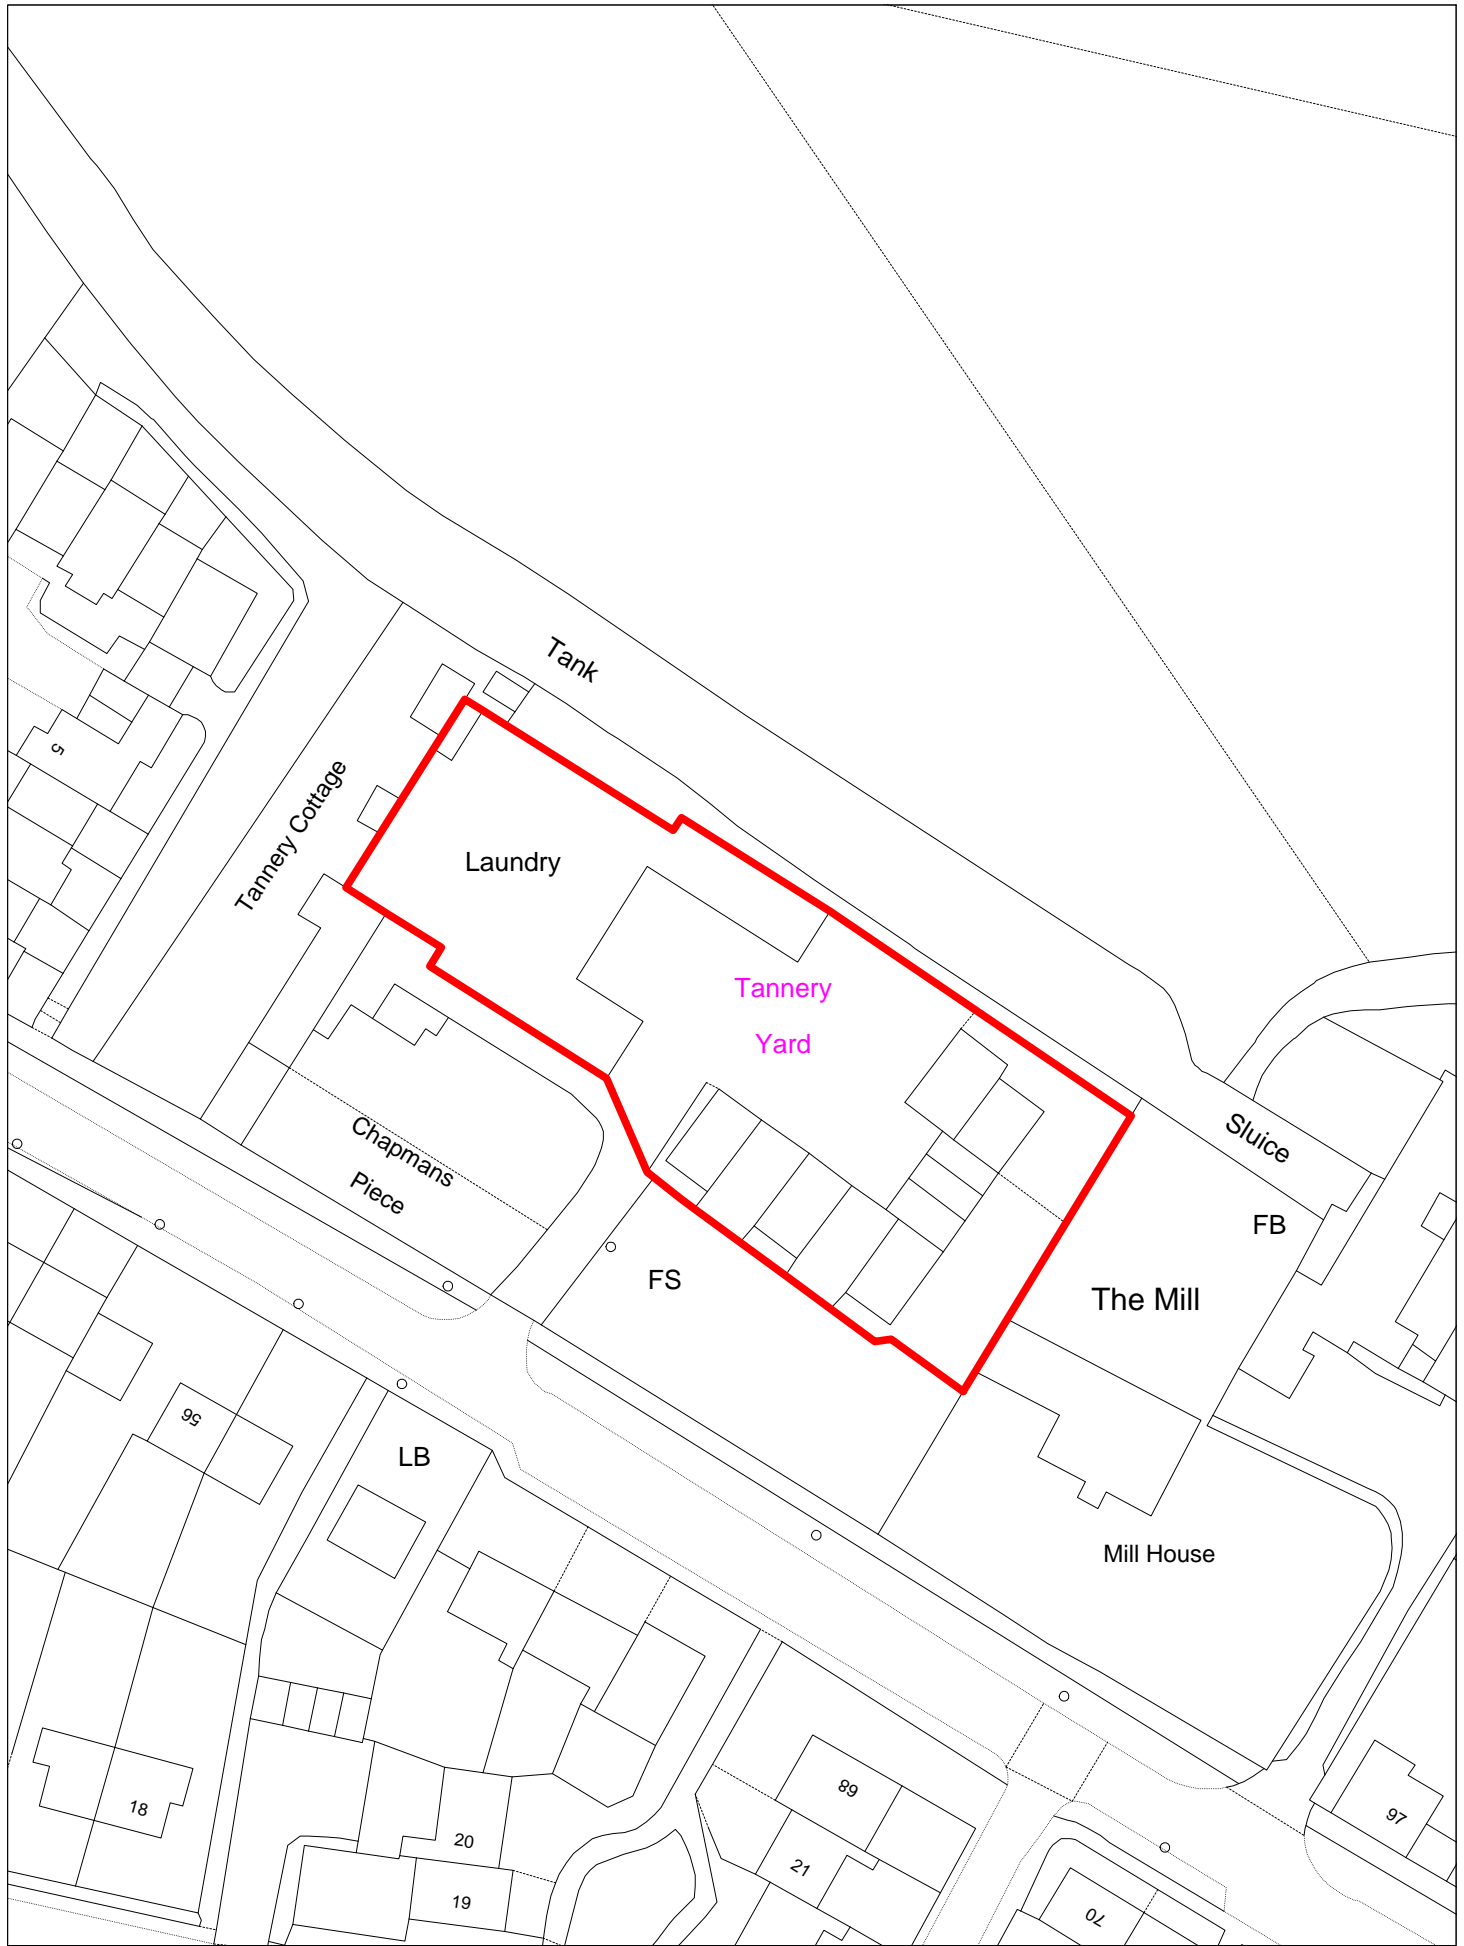

West Oxfordshire District Council
Elmfield
New Yatt Road
Witney
Oxfordshire
OX28 1PB

Tel: 01993 861000
www.westoxon.gov.uk

Map Title:	The Old Brewery
Location	Burford
Map No:	54
	Scale: 1:750

Map Title:	Tannery Yard
Location	Burford
Map No:	55
	Scale: 1:750