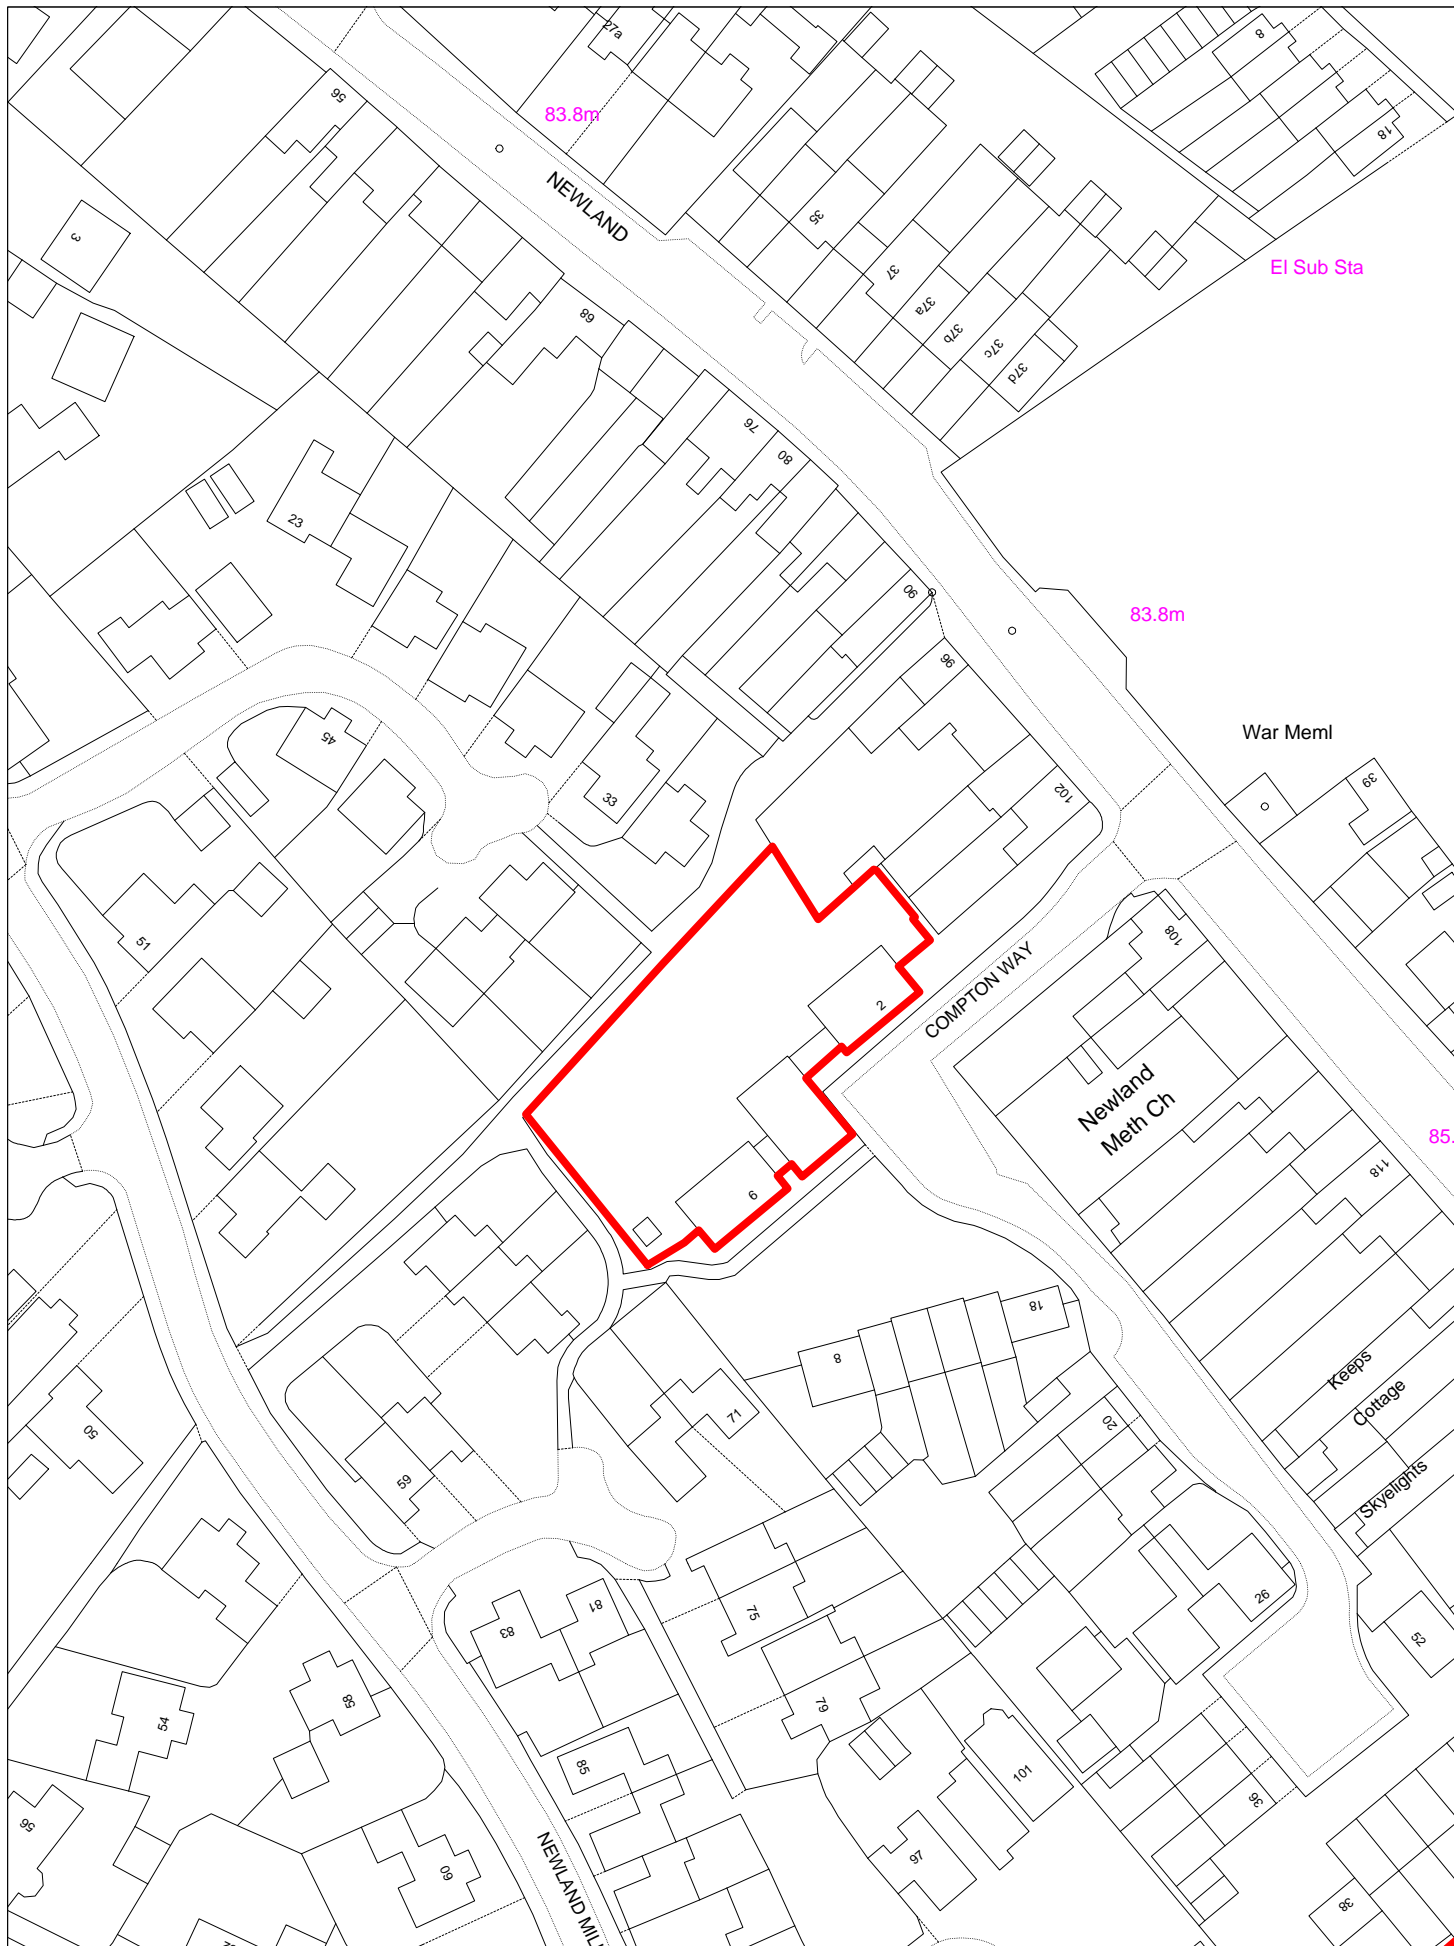

Map Title:	Compton Way
Location	Witney
Map No:	57
	Scale: 1:1000