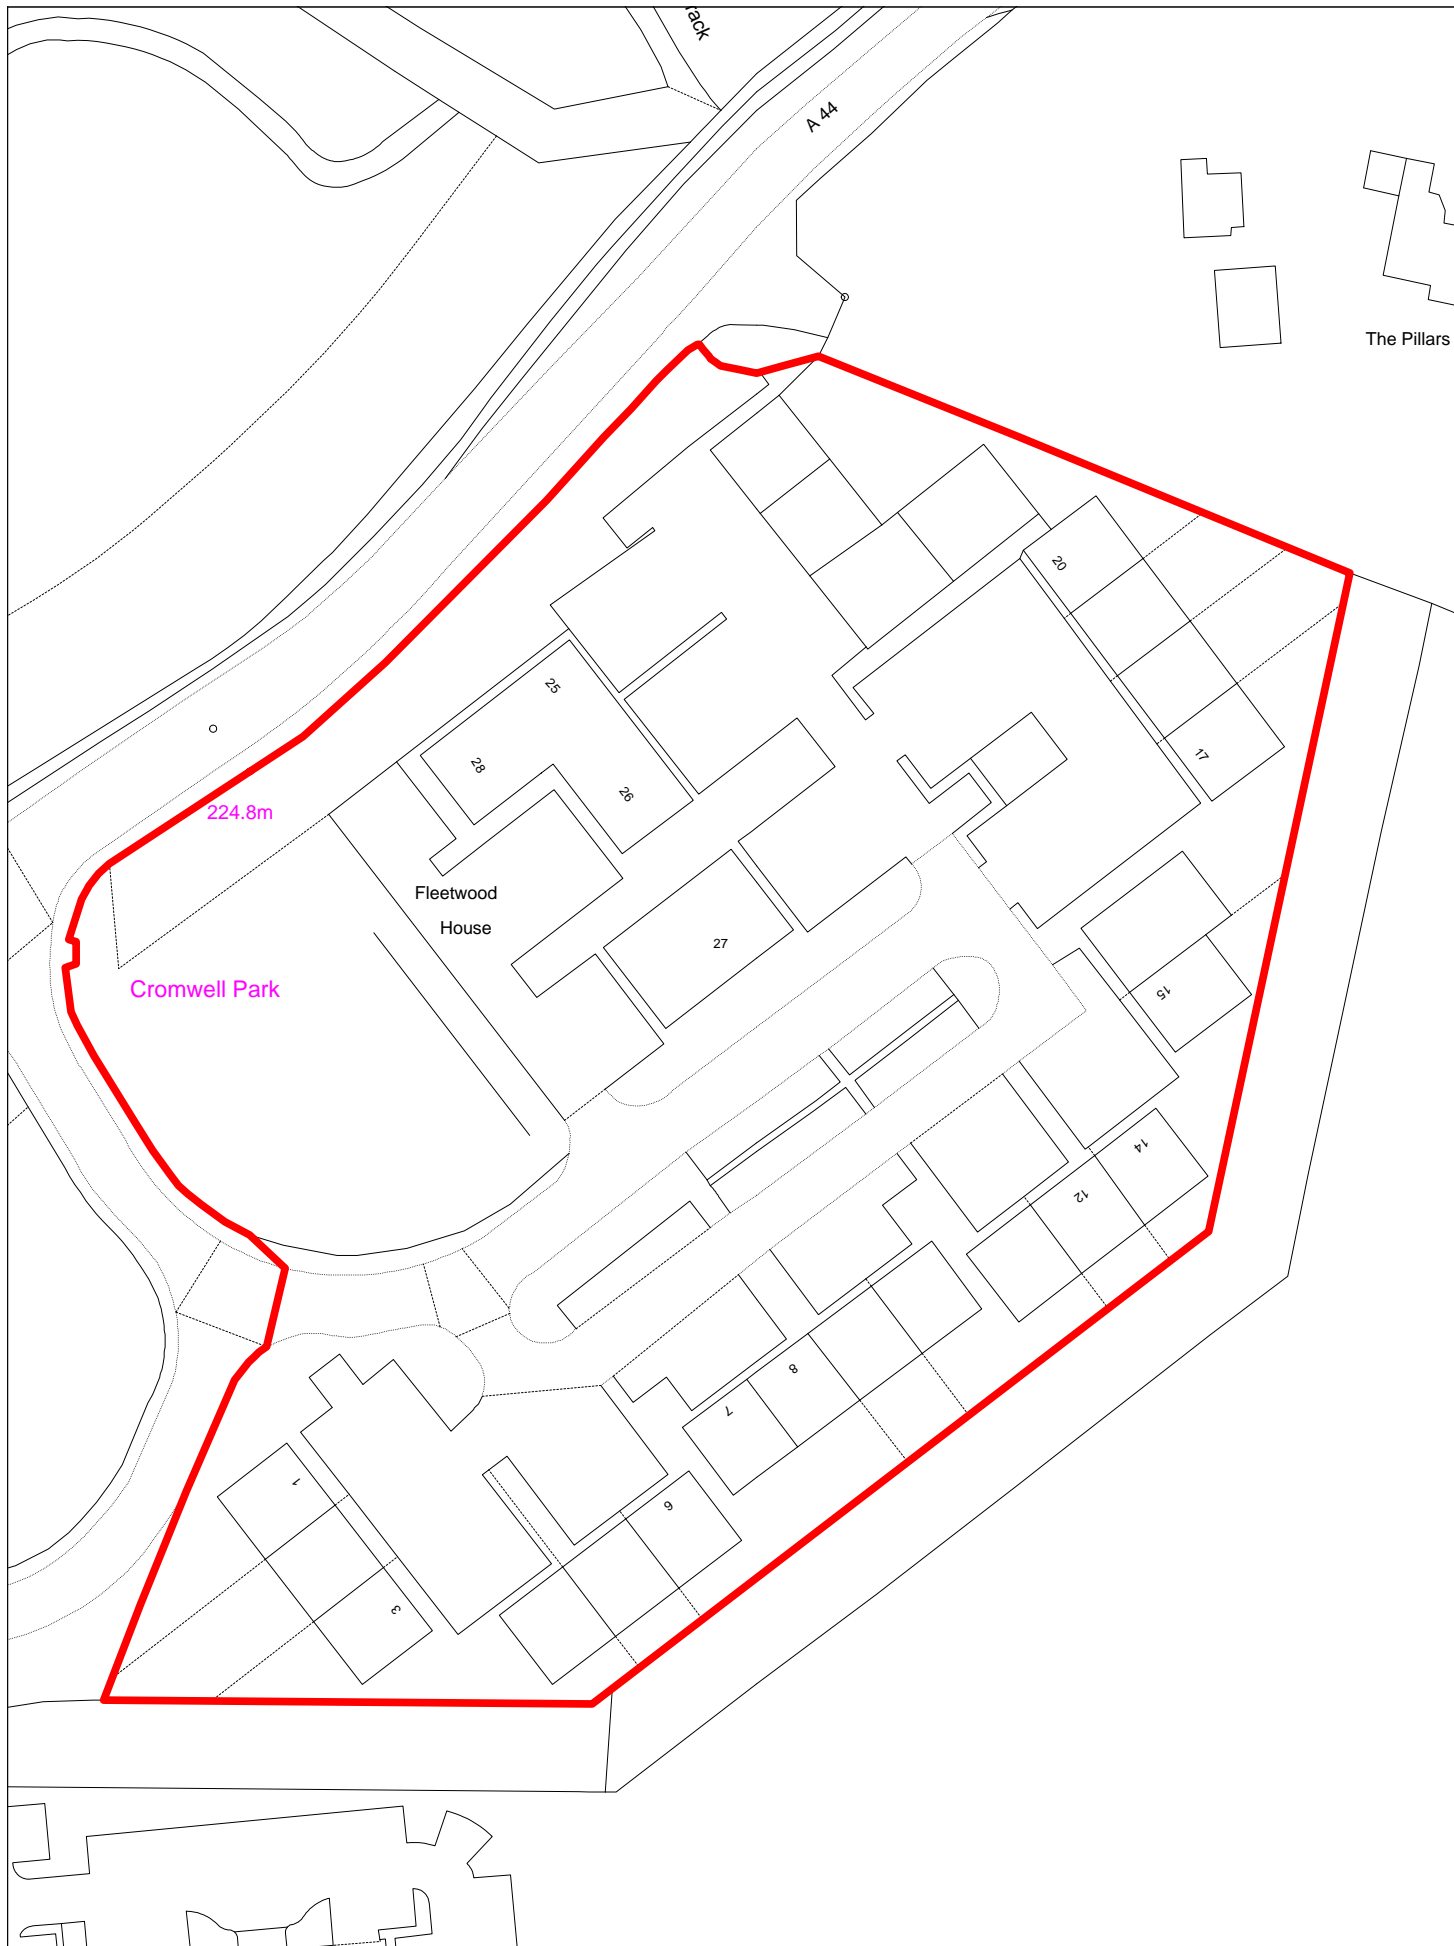

Map Title:	Primsdown Industrial Estate
Location	Chipping Norton
Map No:	18
	Scale: 1:1000

Map Title:	Elmsfield Industrial Estate
Location	Chipping Norton
Map No:	19
	Scale: 1:1000

WEST OXFORDSHIRE
DISTRICT COUNCIL