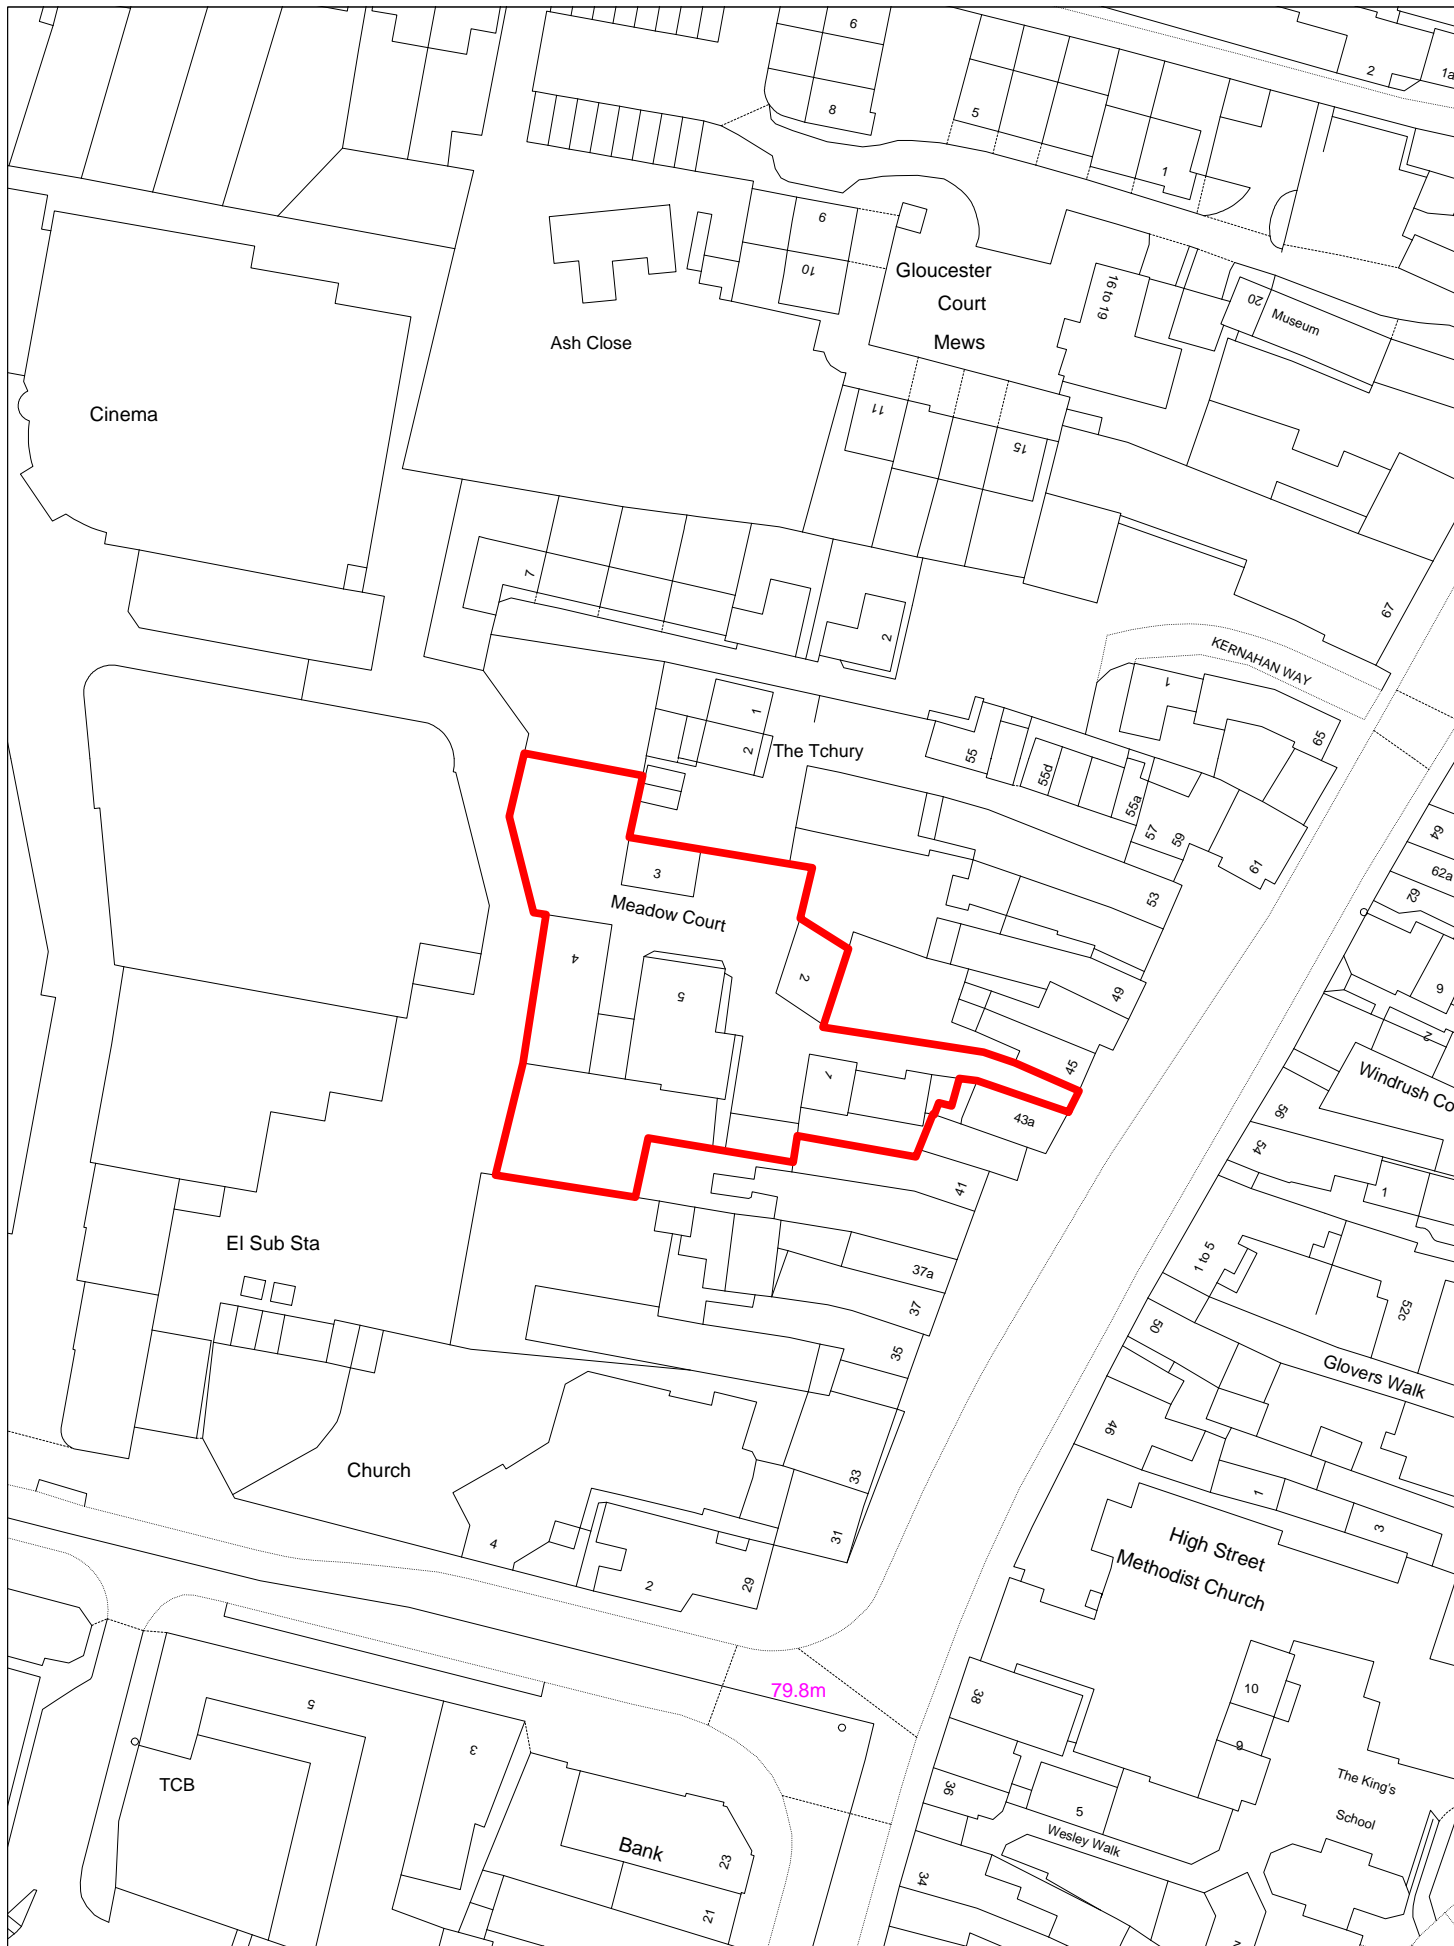

Map Title:	Station Lane Industrial Area
Location	Witney
Map No:	5
	Scale: 1:4500

Map Title:	Des Roches Square
Location	Witney
Map No:	6
	Scale: 1:1000

Map Title:	Eagle Industrial Estate
Location	Witney
Map No:	7
	Scale: 1:1200

Map Title:	Meadow Court
Location	Witney
Map No:	8
	Scale: 1:1000

Map Title:	Witan Way Offices
Location	Witney
Map No:	9
	Scale: 1:1000

Map Title:	Spinners Court
Location	Witney
Map No:	10
	Scale: 1:1000