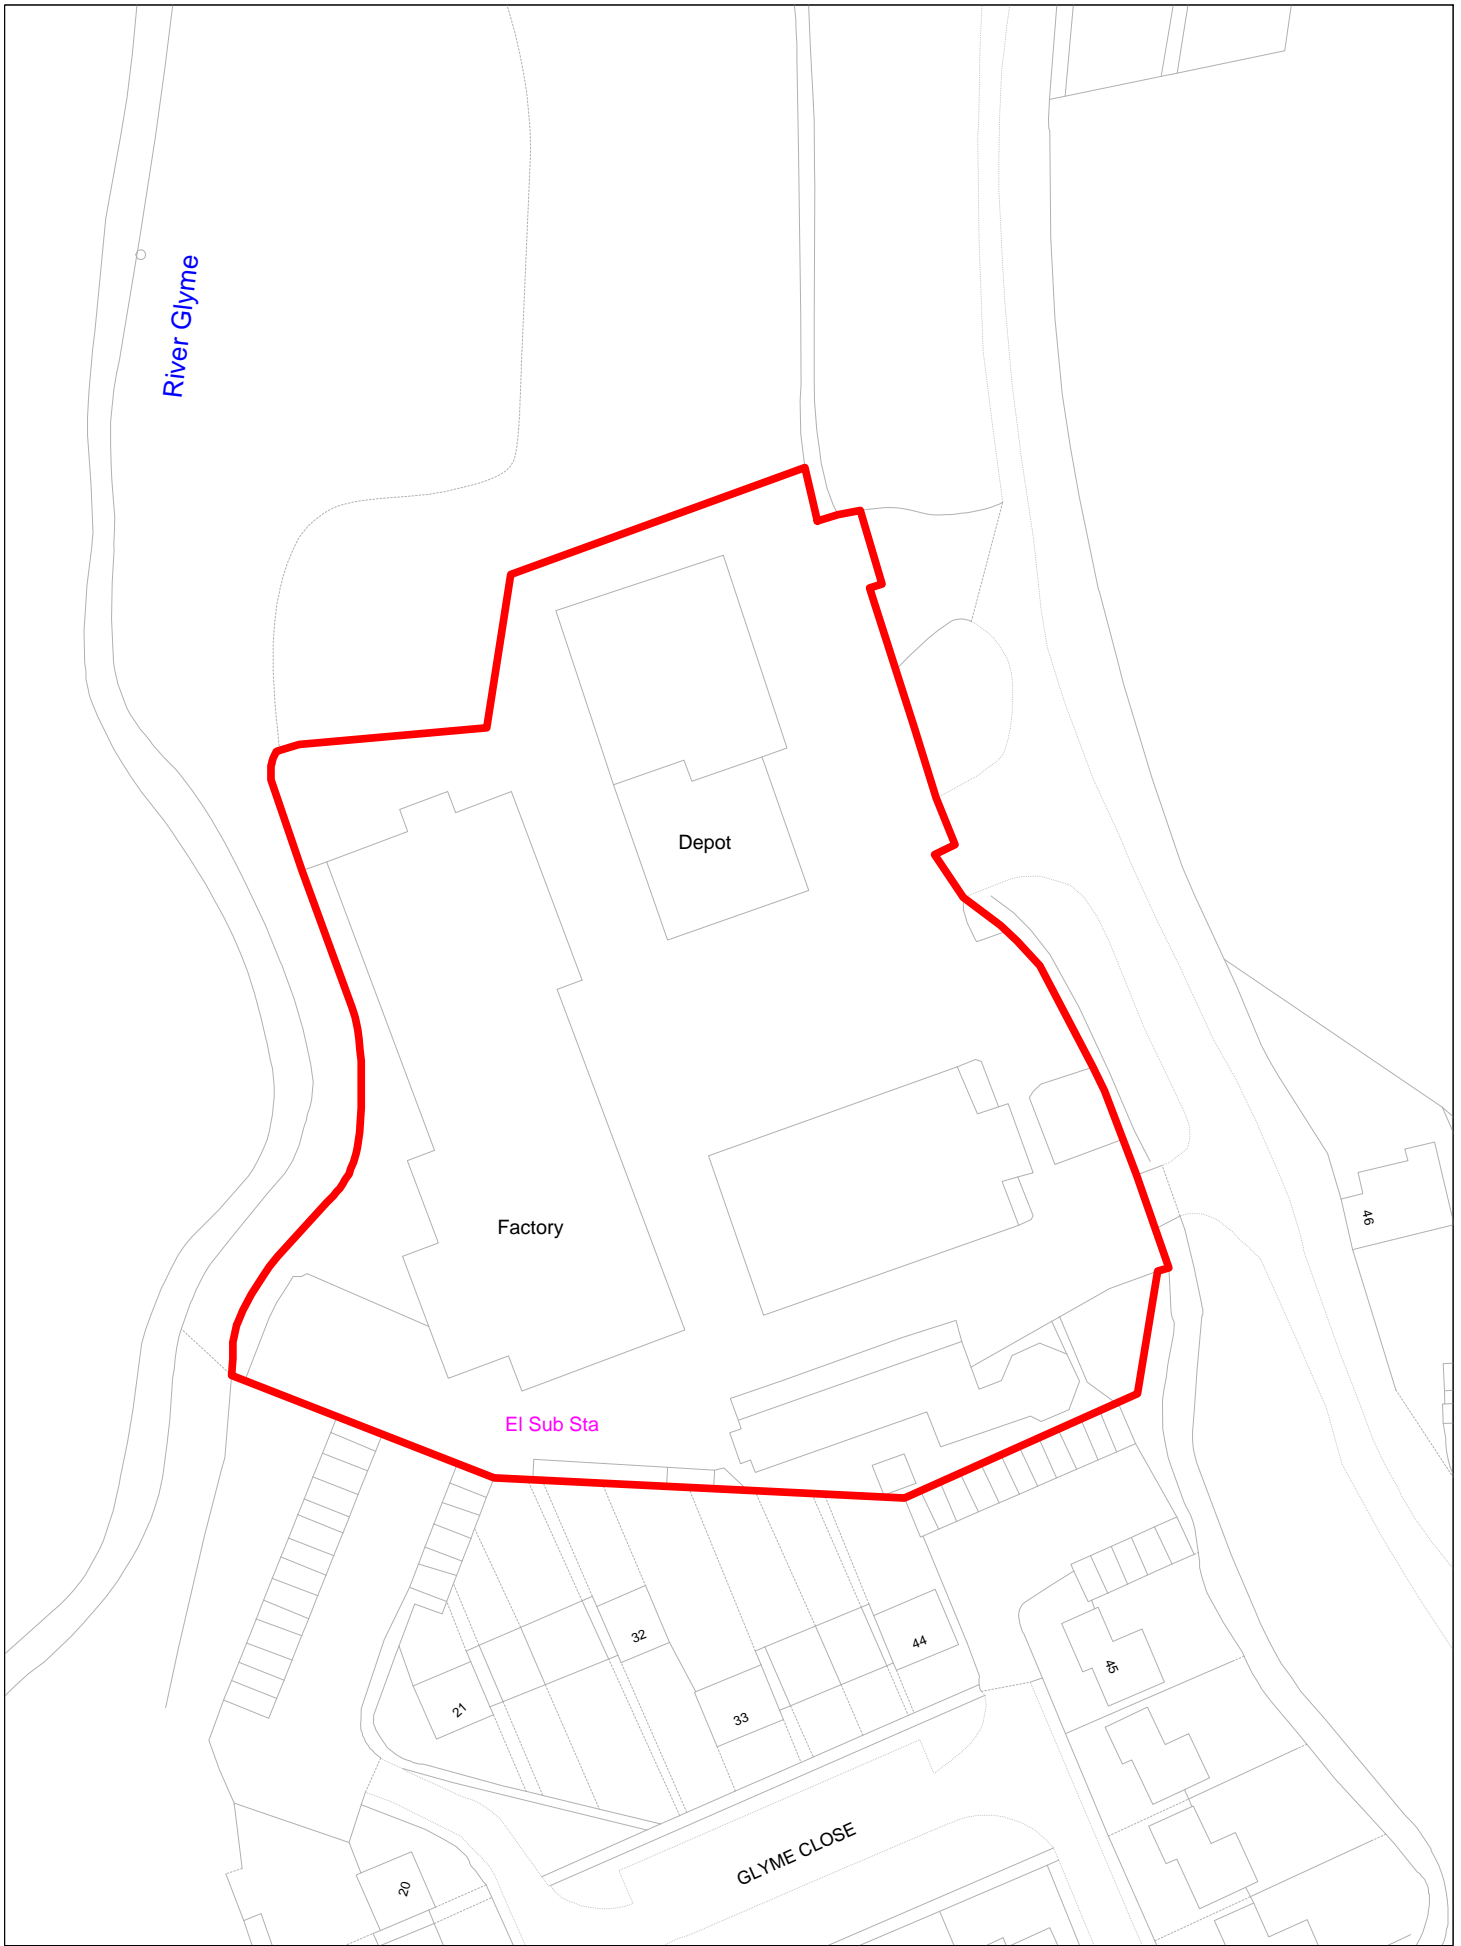

WEST OXFORDSHIRE
DISTRICT COUNCIL

West Oxfordshire District Council
Elmfield
New Yatt Road
Witney
Oxfordshire
OX28 1PB
Tel: 01993 861000
www.westoxon.gov.uk

Map Title:	Green Lane
Location	Woodstock
Map No:	25
	Scale: 1:1000