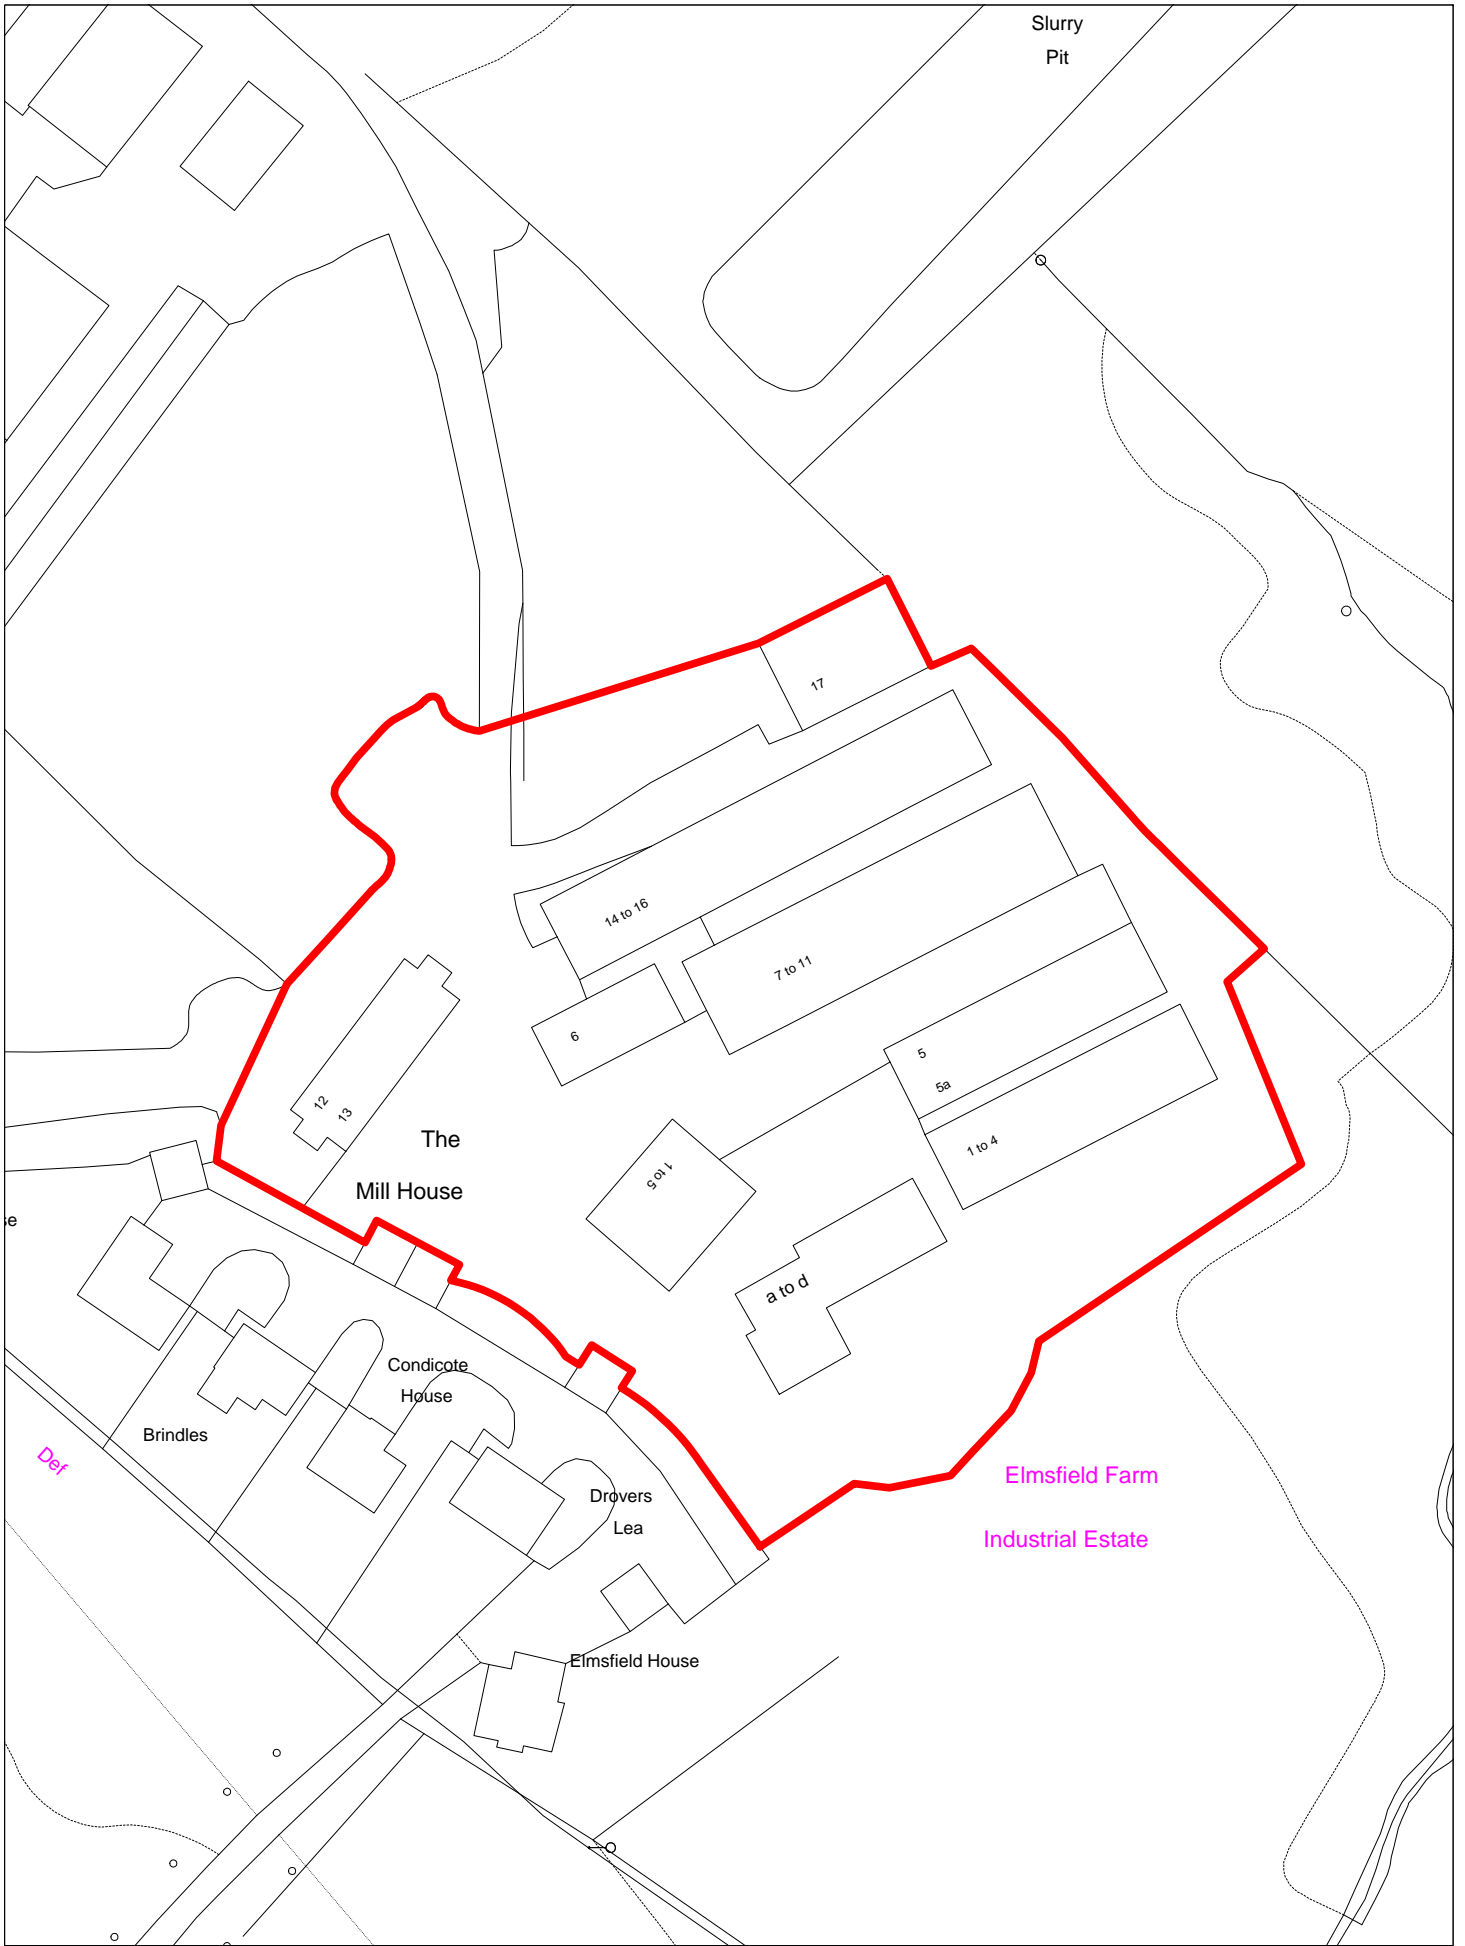

Map Title:	Elmsfield Industrial Estate
Location	Chipping Norton
Map No:	19
	Scale: 1:1000