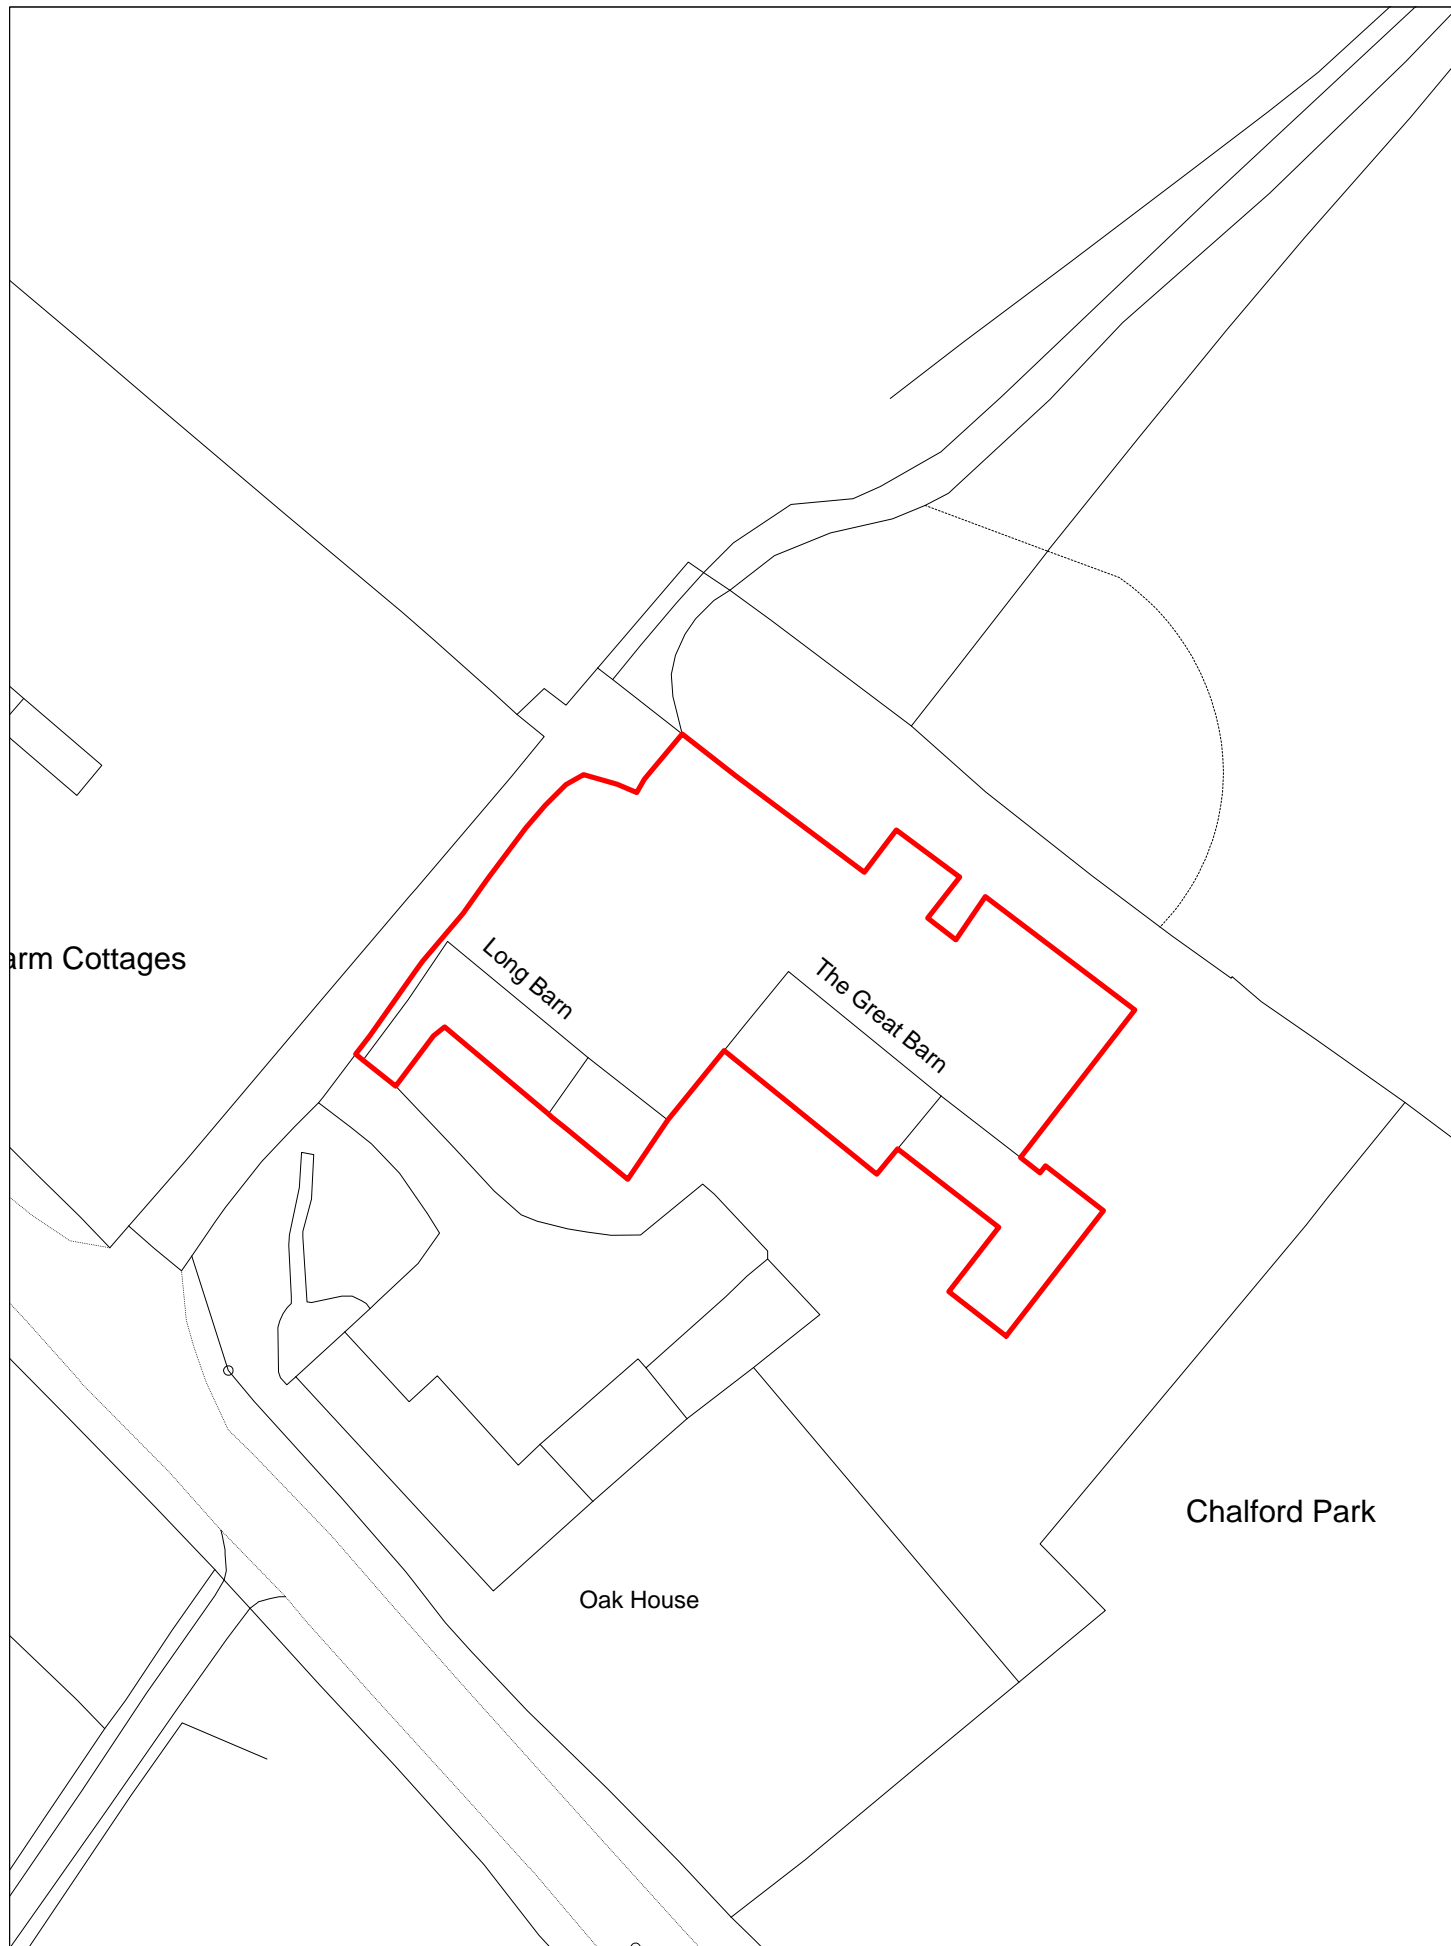

Map Title:	Chalford Park Barns
Location	Nr. Chipping Norton
Map No:	31
	Scale: 1:750