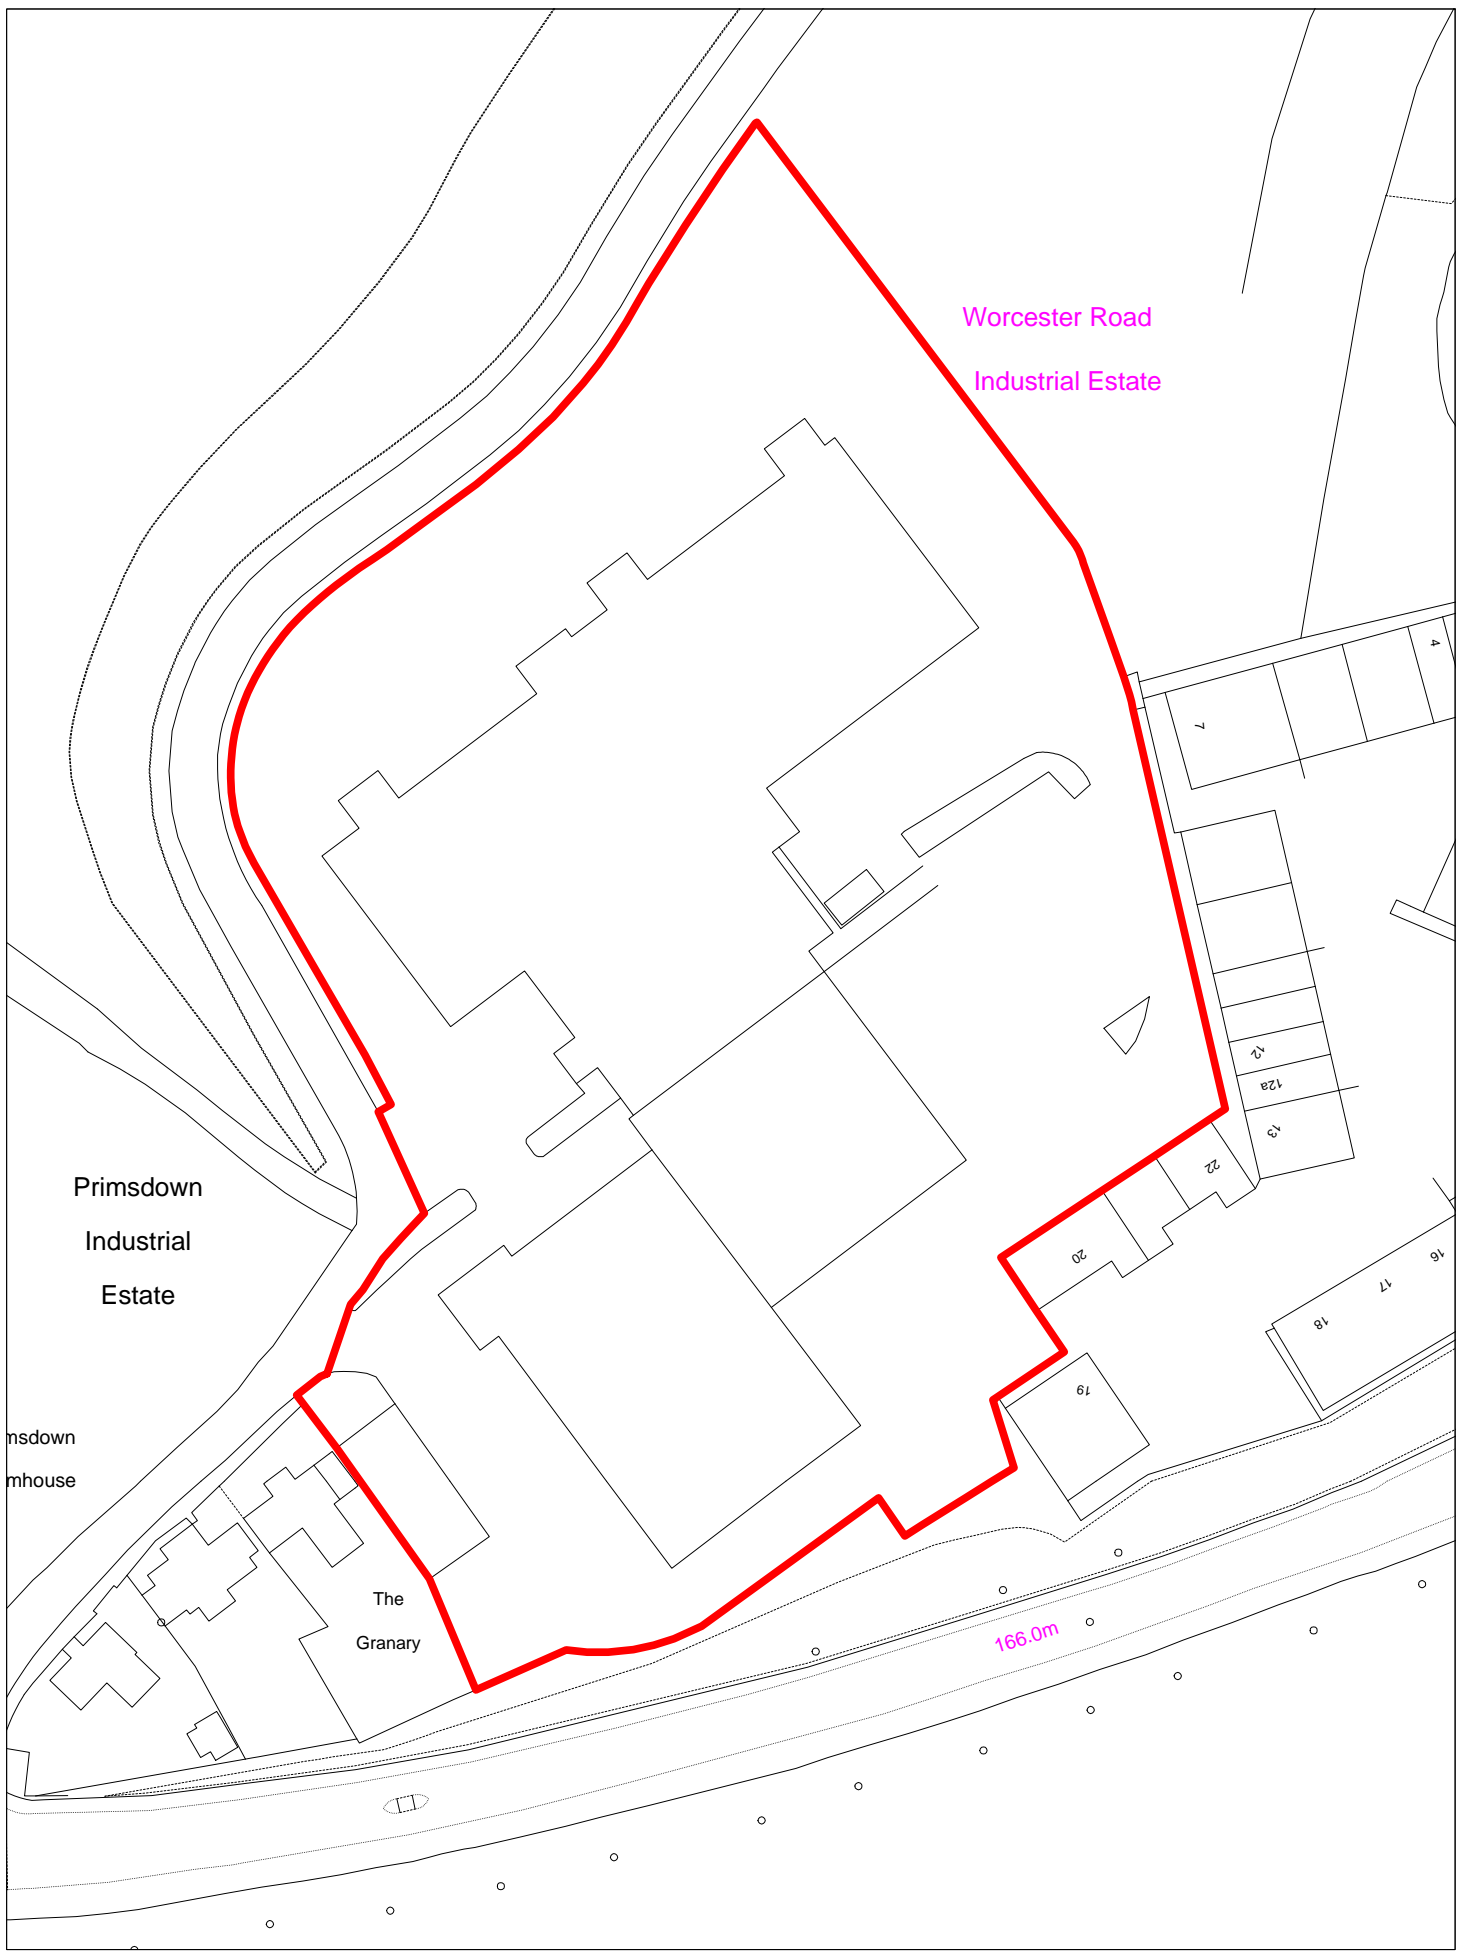

© Crown copyright and database rights 2013 Ordnance Survey 100024316

West Oxfordshire District Council
Elmfield
New Yatt Road
Witney
Oxfordshire
OX28 1PB
Tel: 01993 861000
www.westoxon.gov.uk

Map Title:	Primsdown Industrial Estate
Location	Chipping Norton
Map No:	18
	Scale: 1:1000