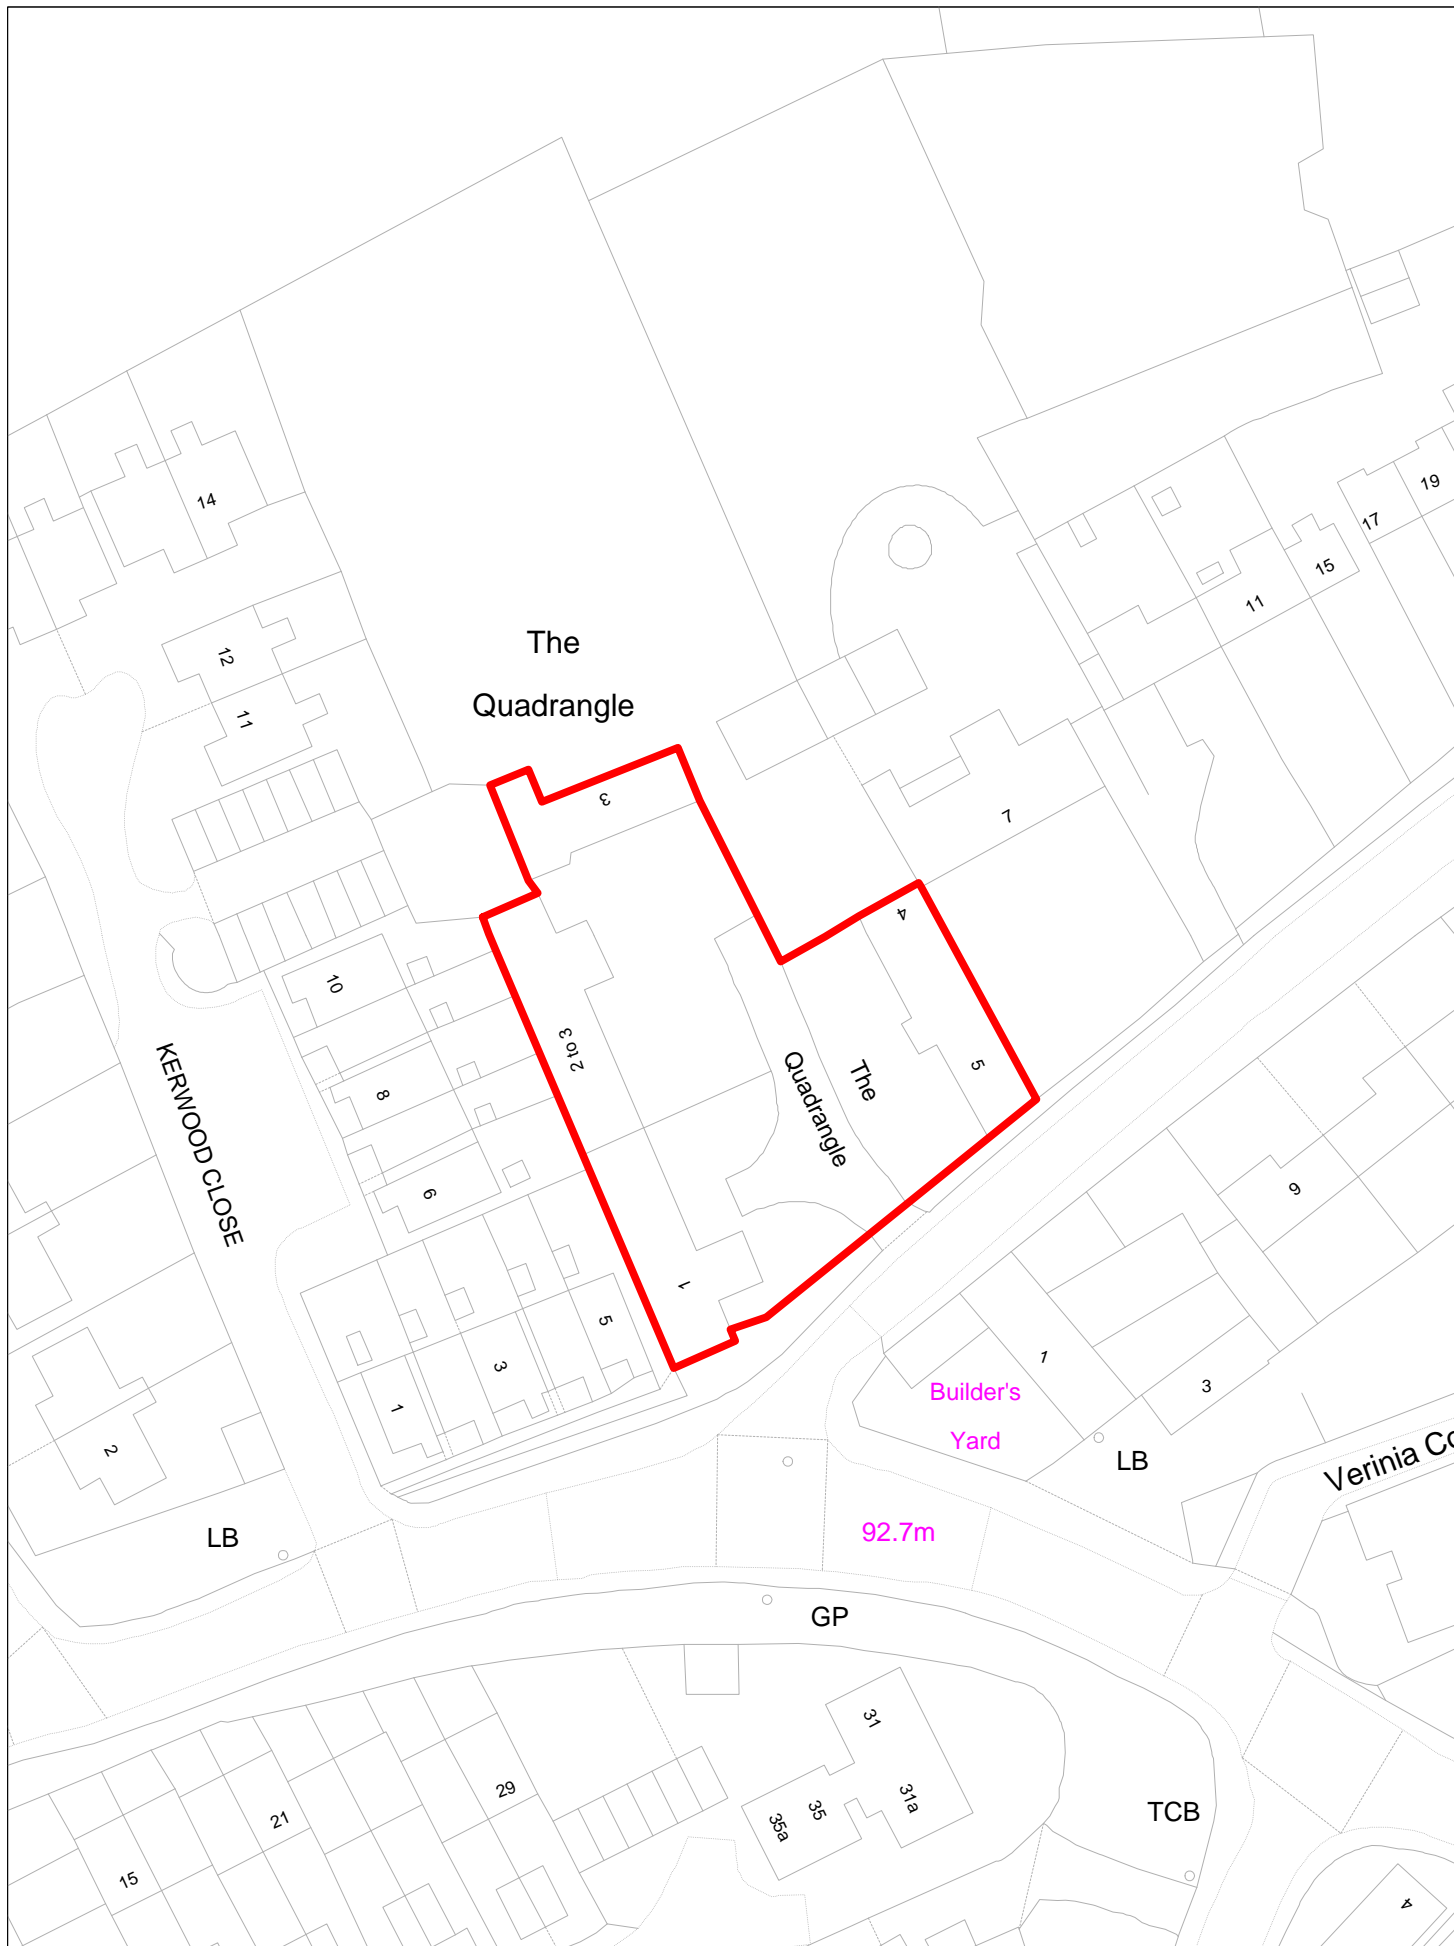

Map Title:	Green Lane
Location	Woodstock
Map No:	25
	Scale: 1:1000

Map Title:	The Quadrangle
Location	Woodstock
Map No:	26
	Scale: 1:750

© Crown copyright and database rights 2013 Ordnance Survey 100024316