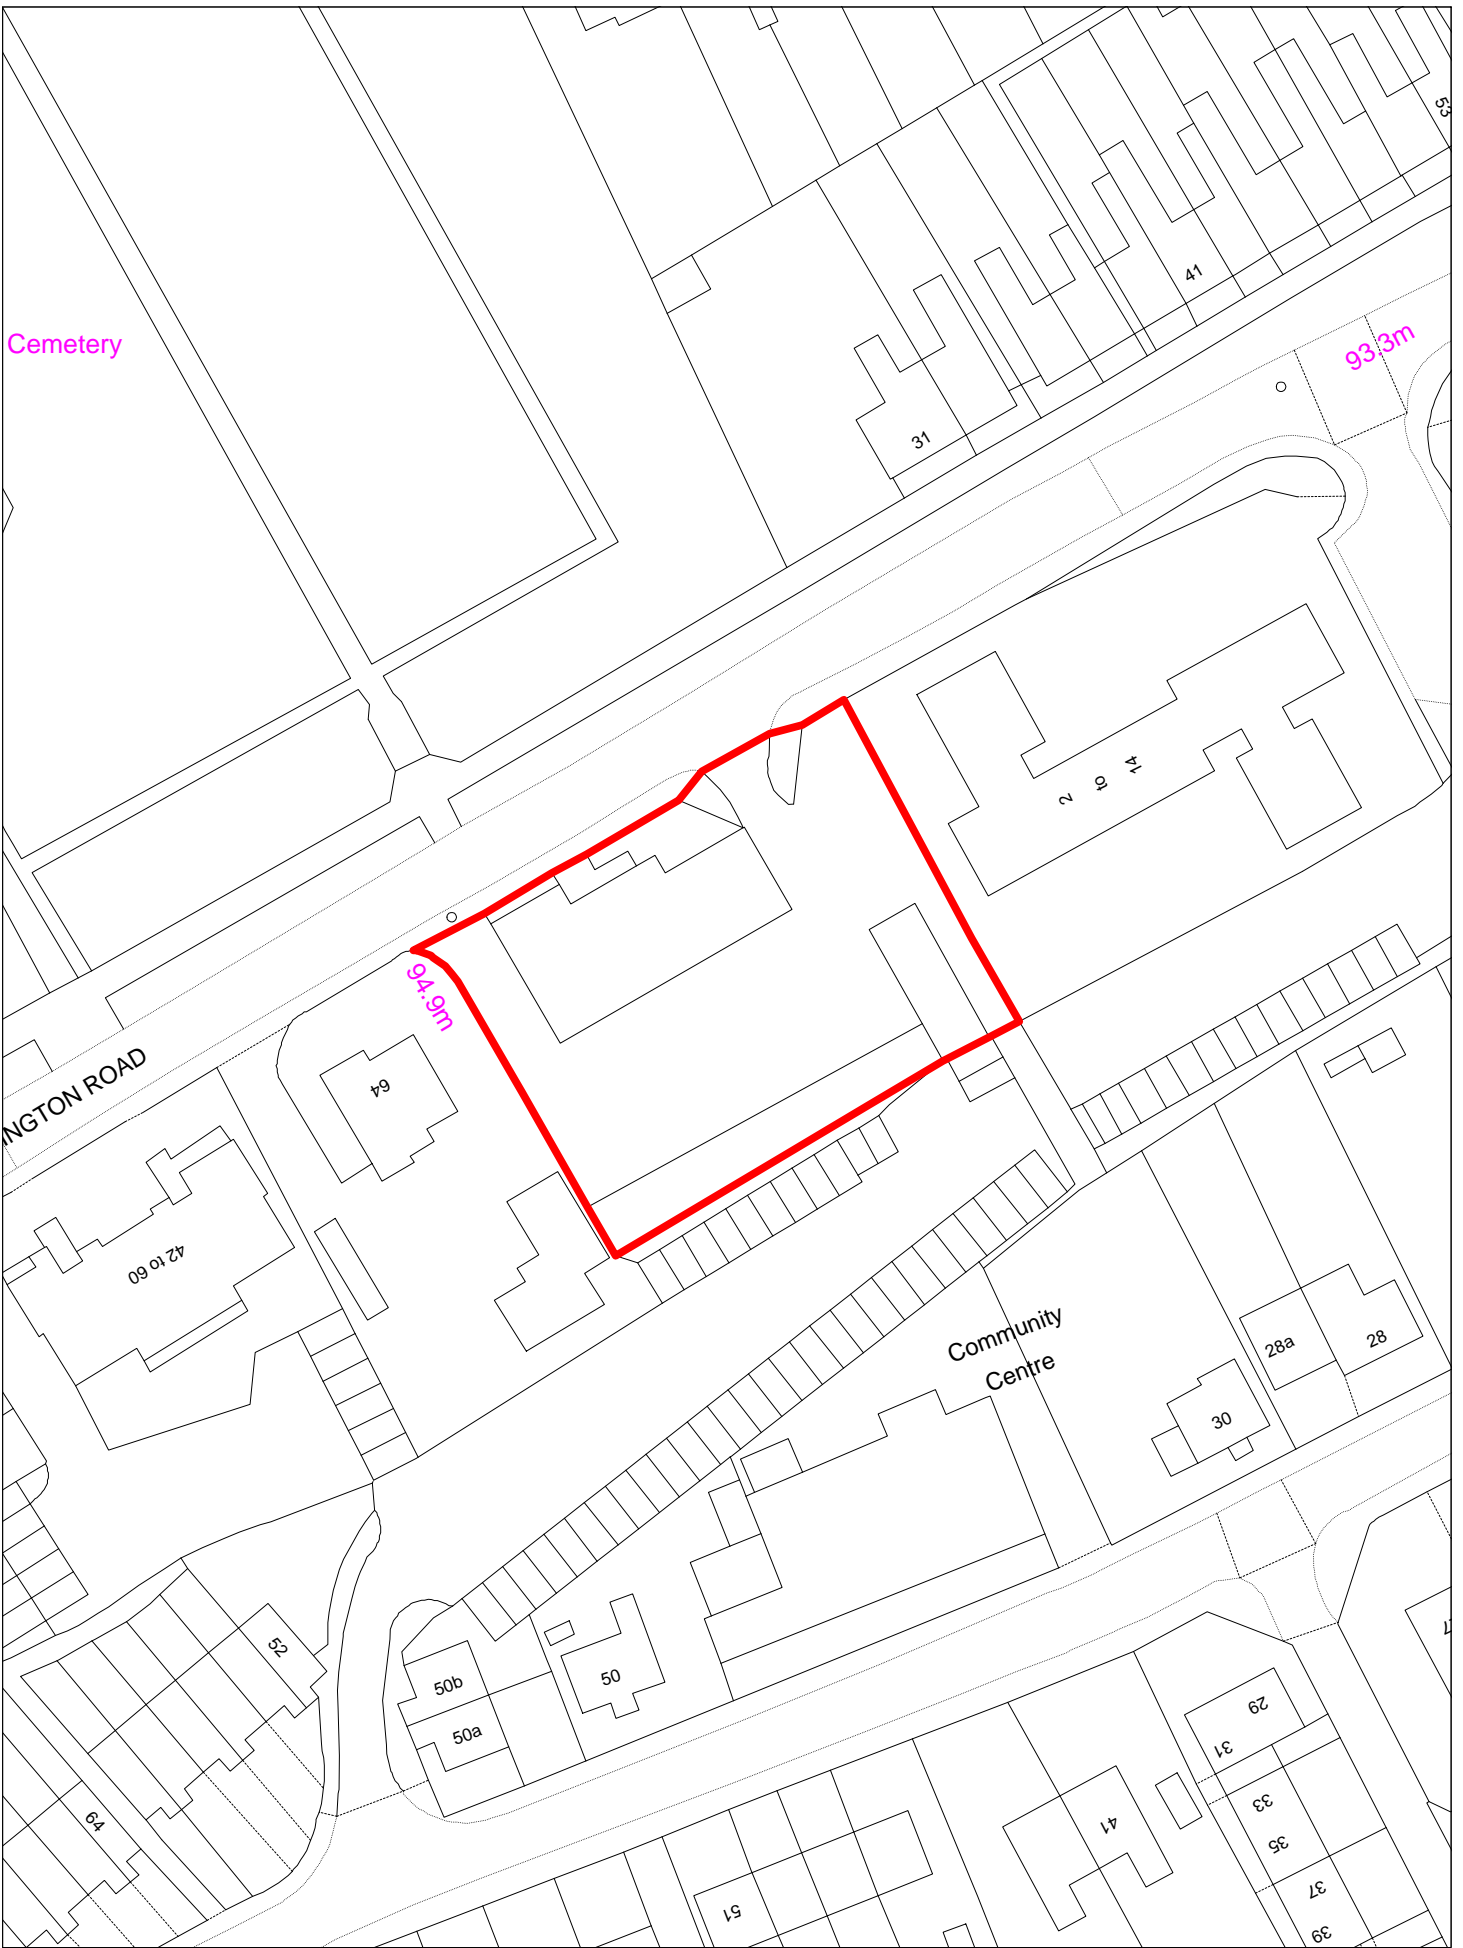

Map Title:	Green Lane
Location	Woodstock
Map No:	25
	Scale: 1:1000

Map Title:	The Quadrangle
Location	Woodstock
Map No:	26
	Scale: 1:750

© Crown copyright and database rights 2013 Ordnance Survey 100024316