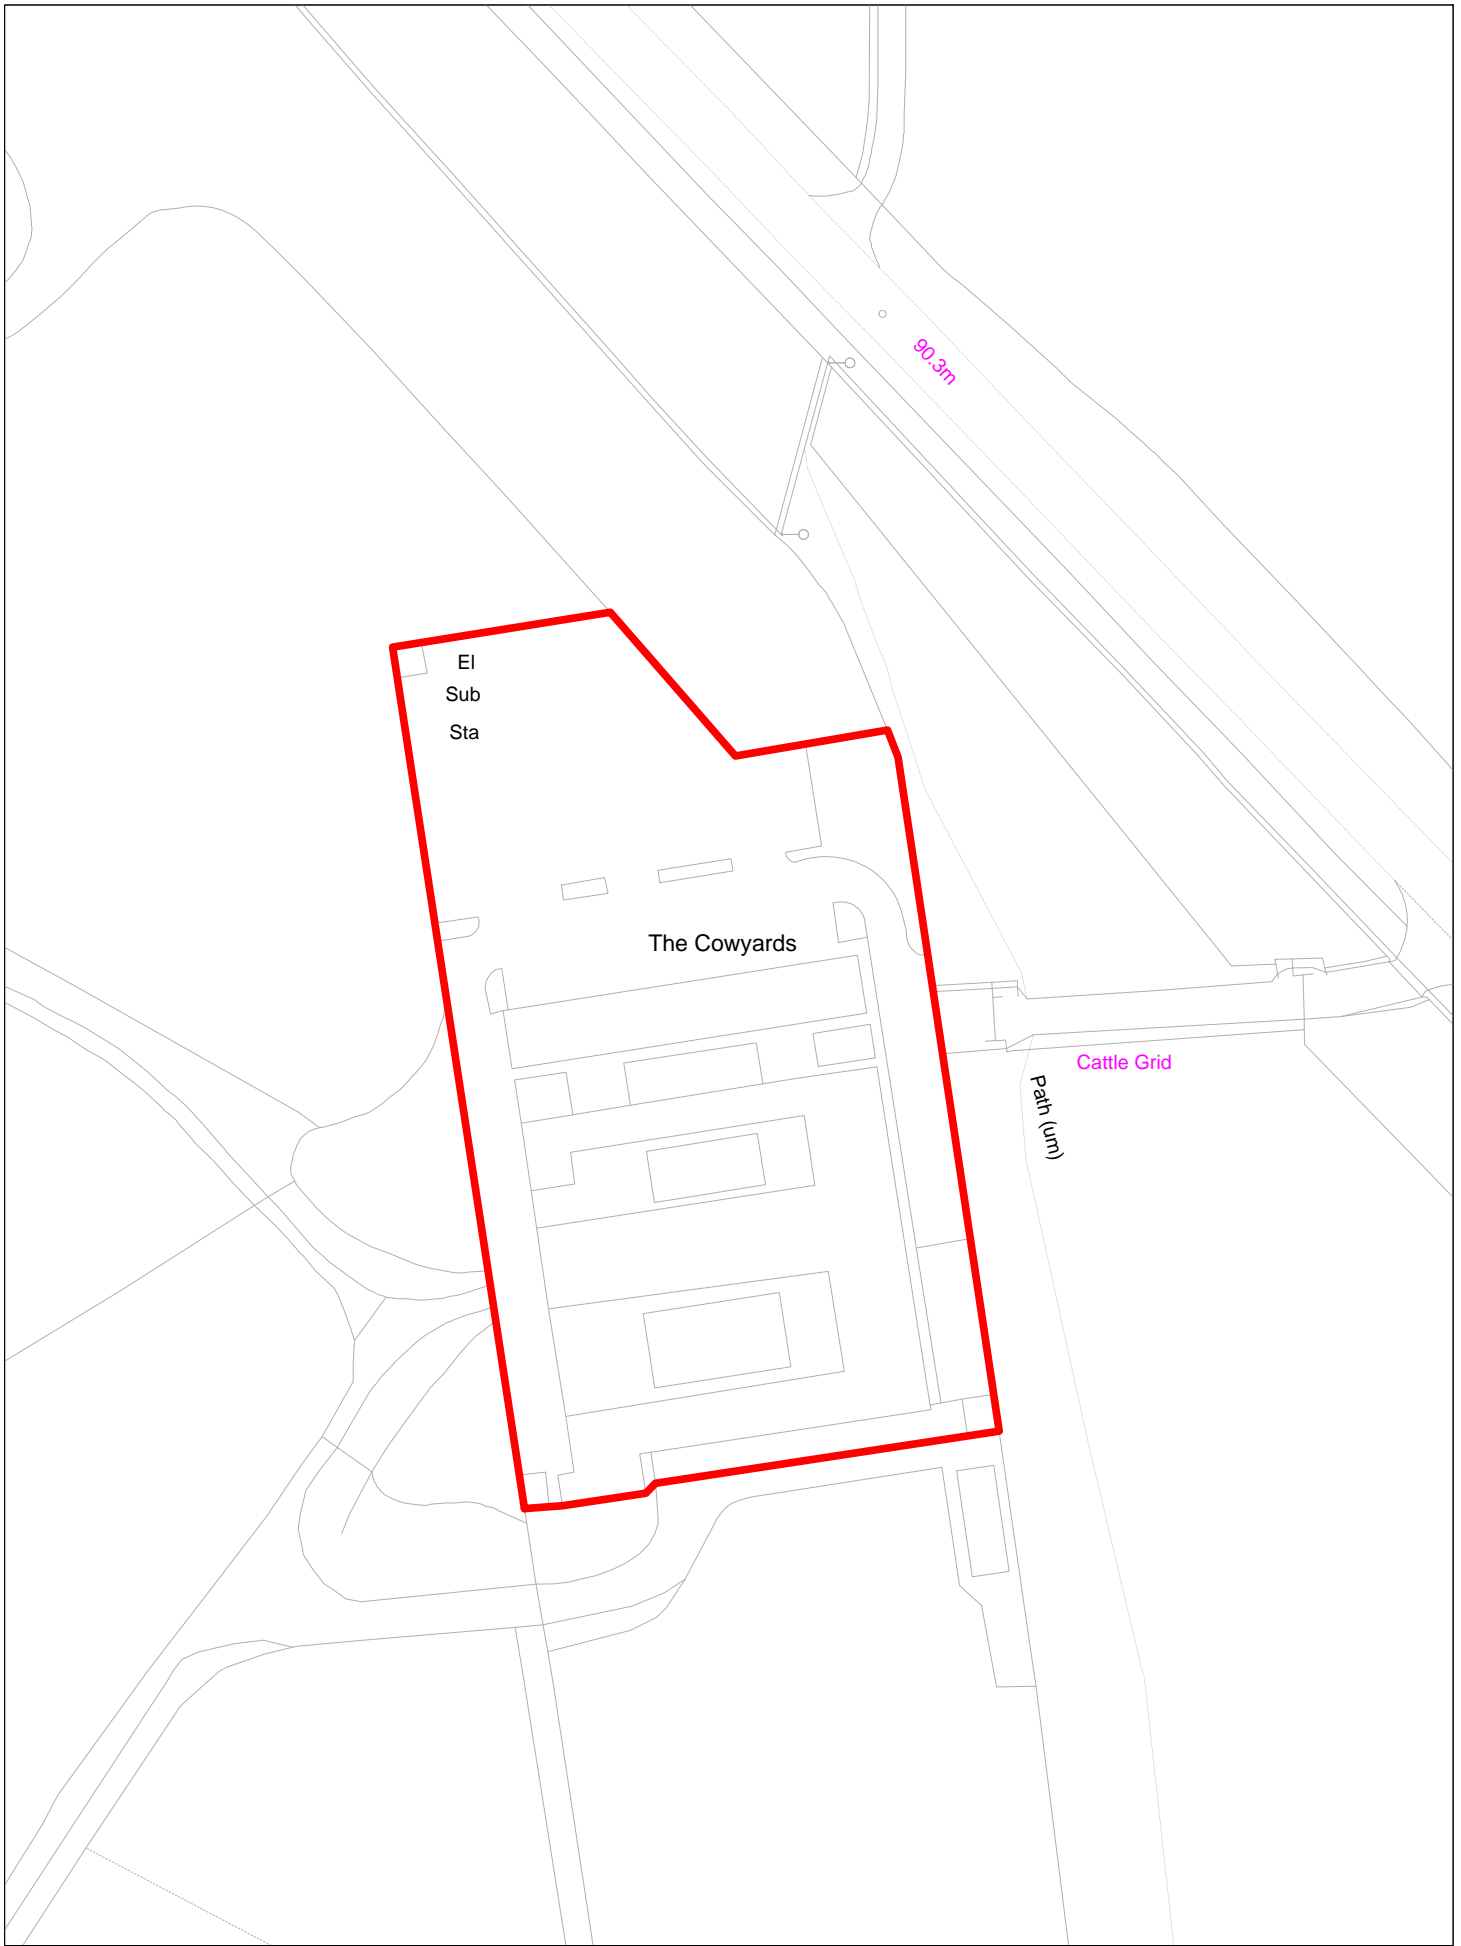

Map Title:	Blenheim Cowyards
Location	Woodstock
Map No:	28
	Scale: 1:1000