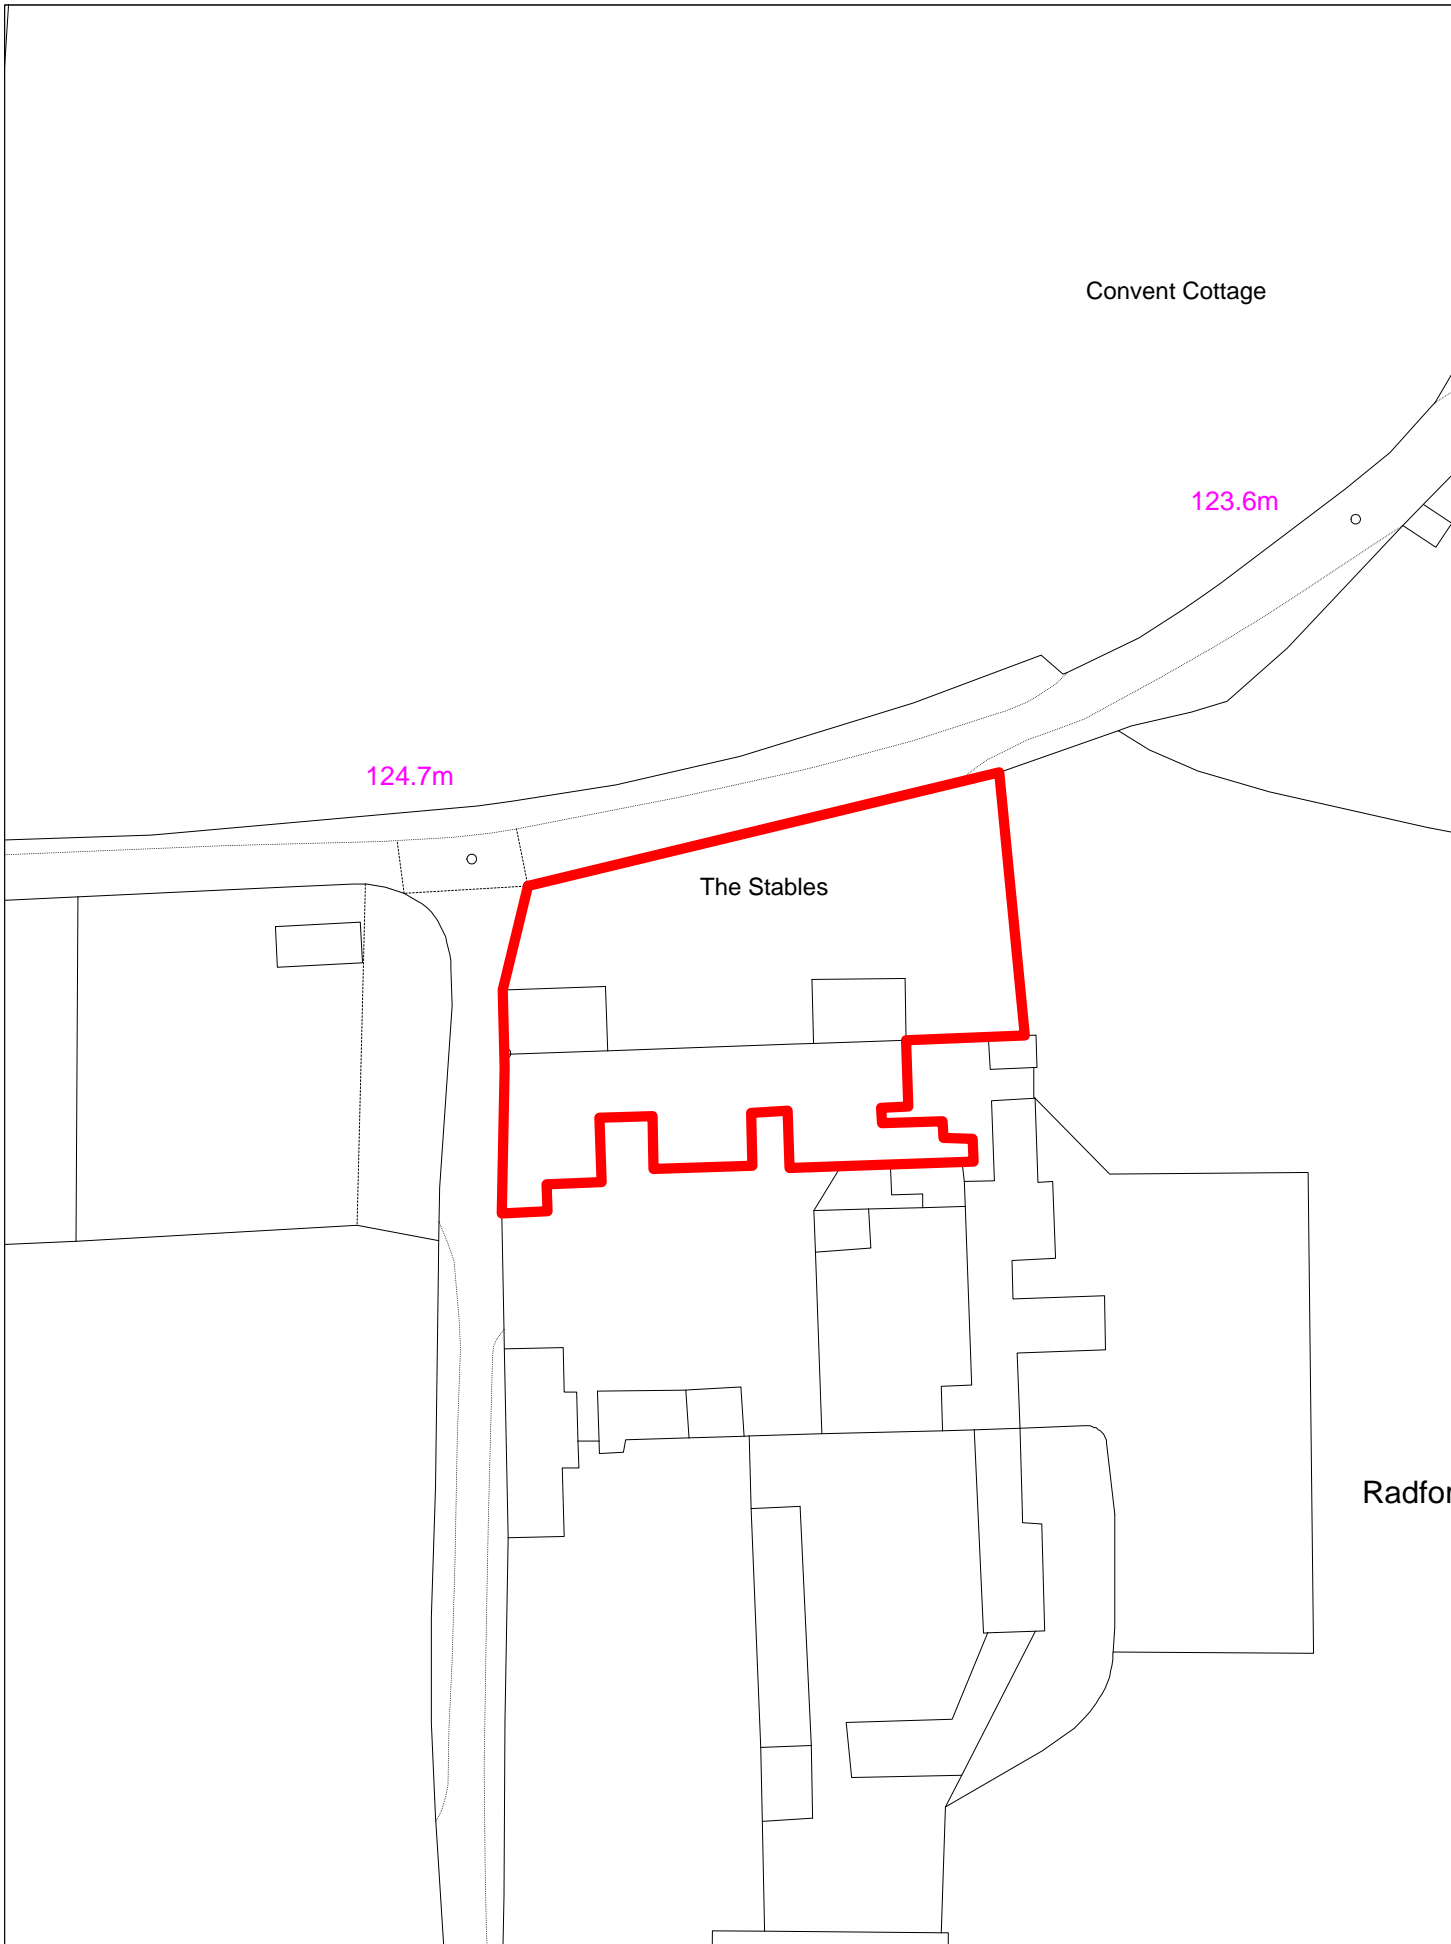

Map Title:	Radford Farm
Location	Radford
Map No:	36
	Scale: 1:750