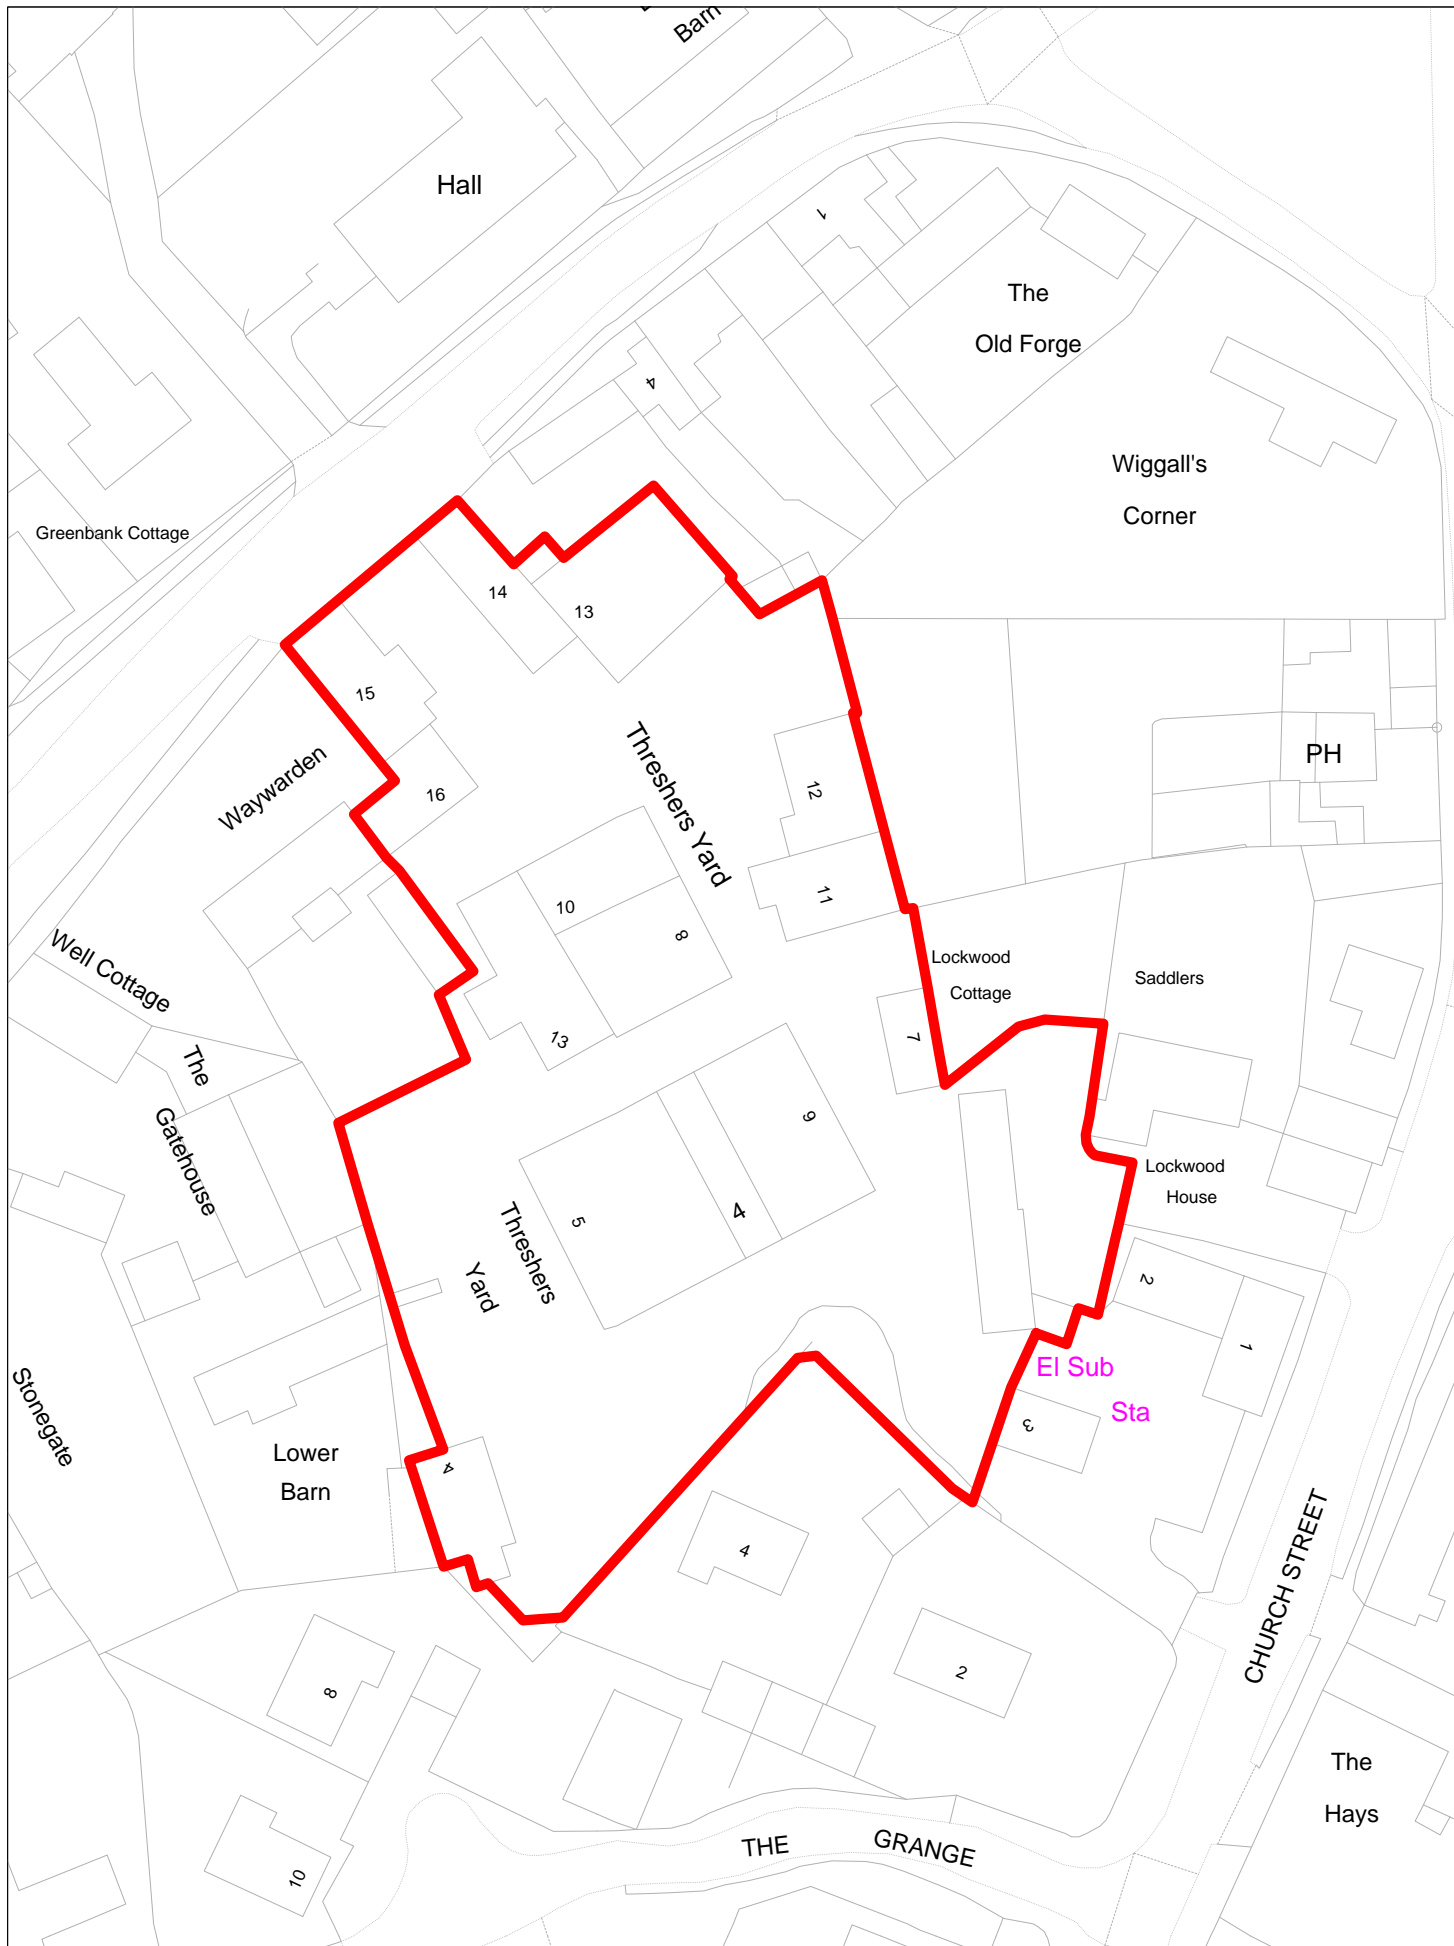

El Sub
Sta

Map Title:	Threshers Yard
Location	Kingham
Map No:	33
	Scale: 1:750