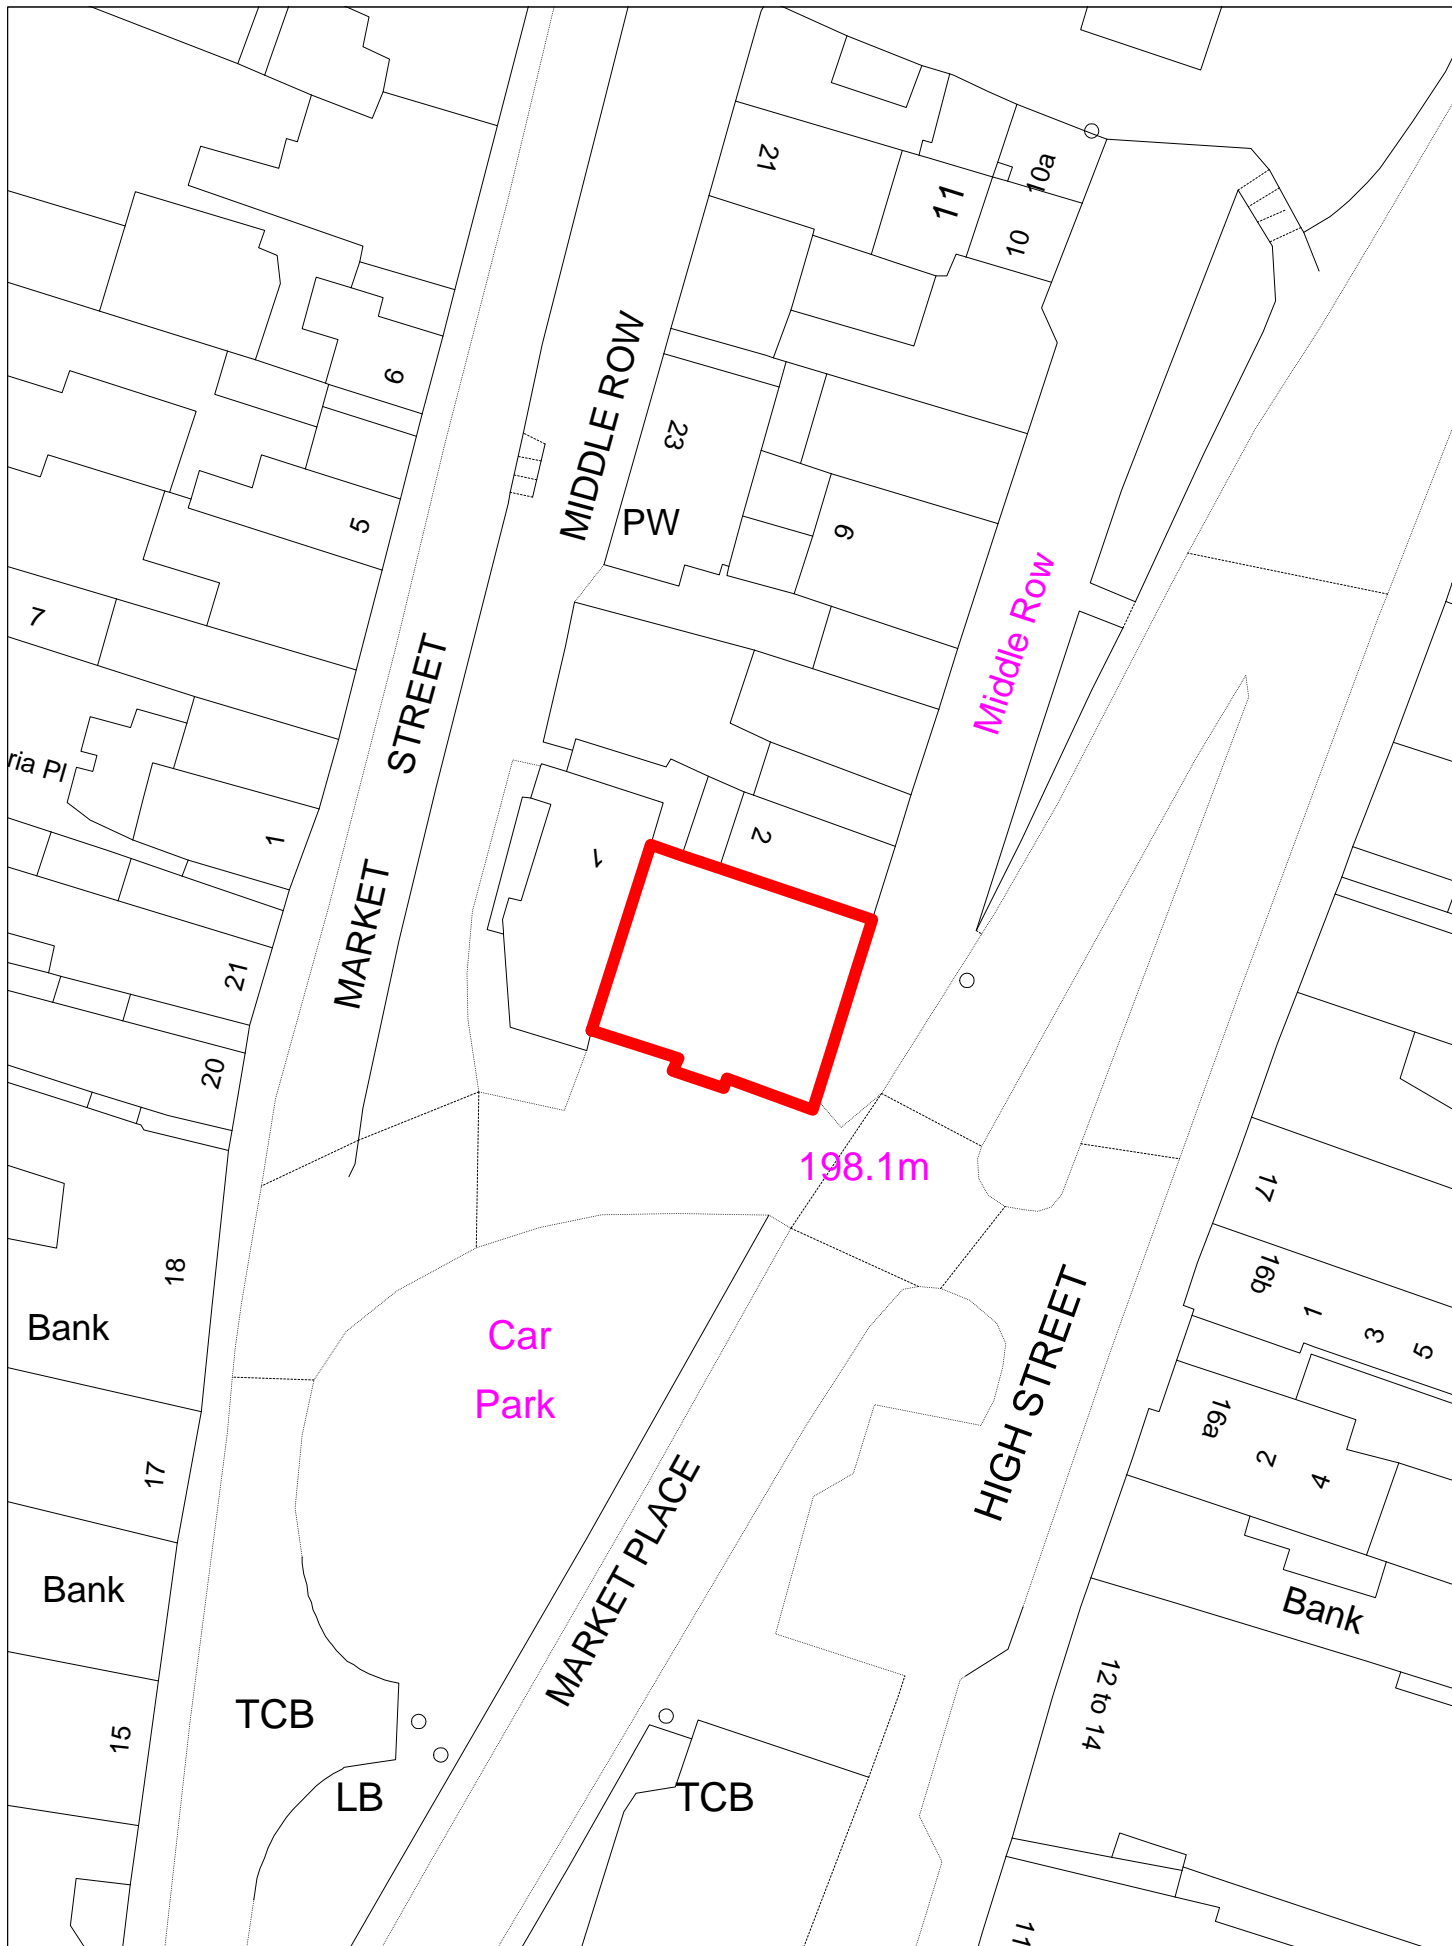

Map Title:	Stones Business Centre
Location	Chipping Norton
Map No:	21
	Scale: 1:500