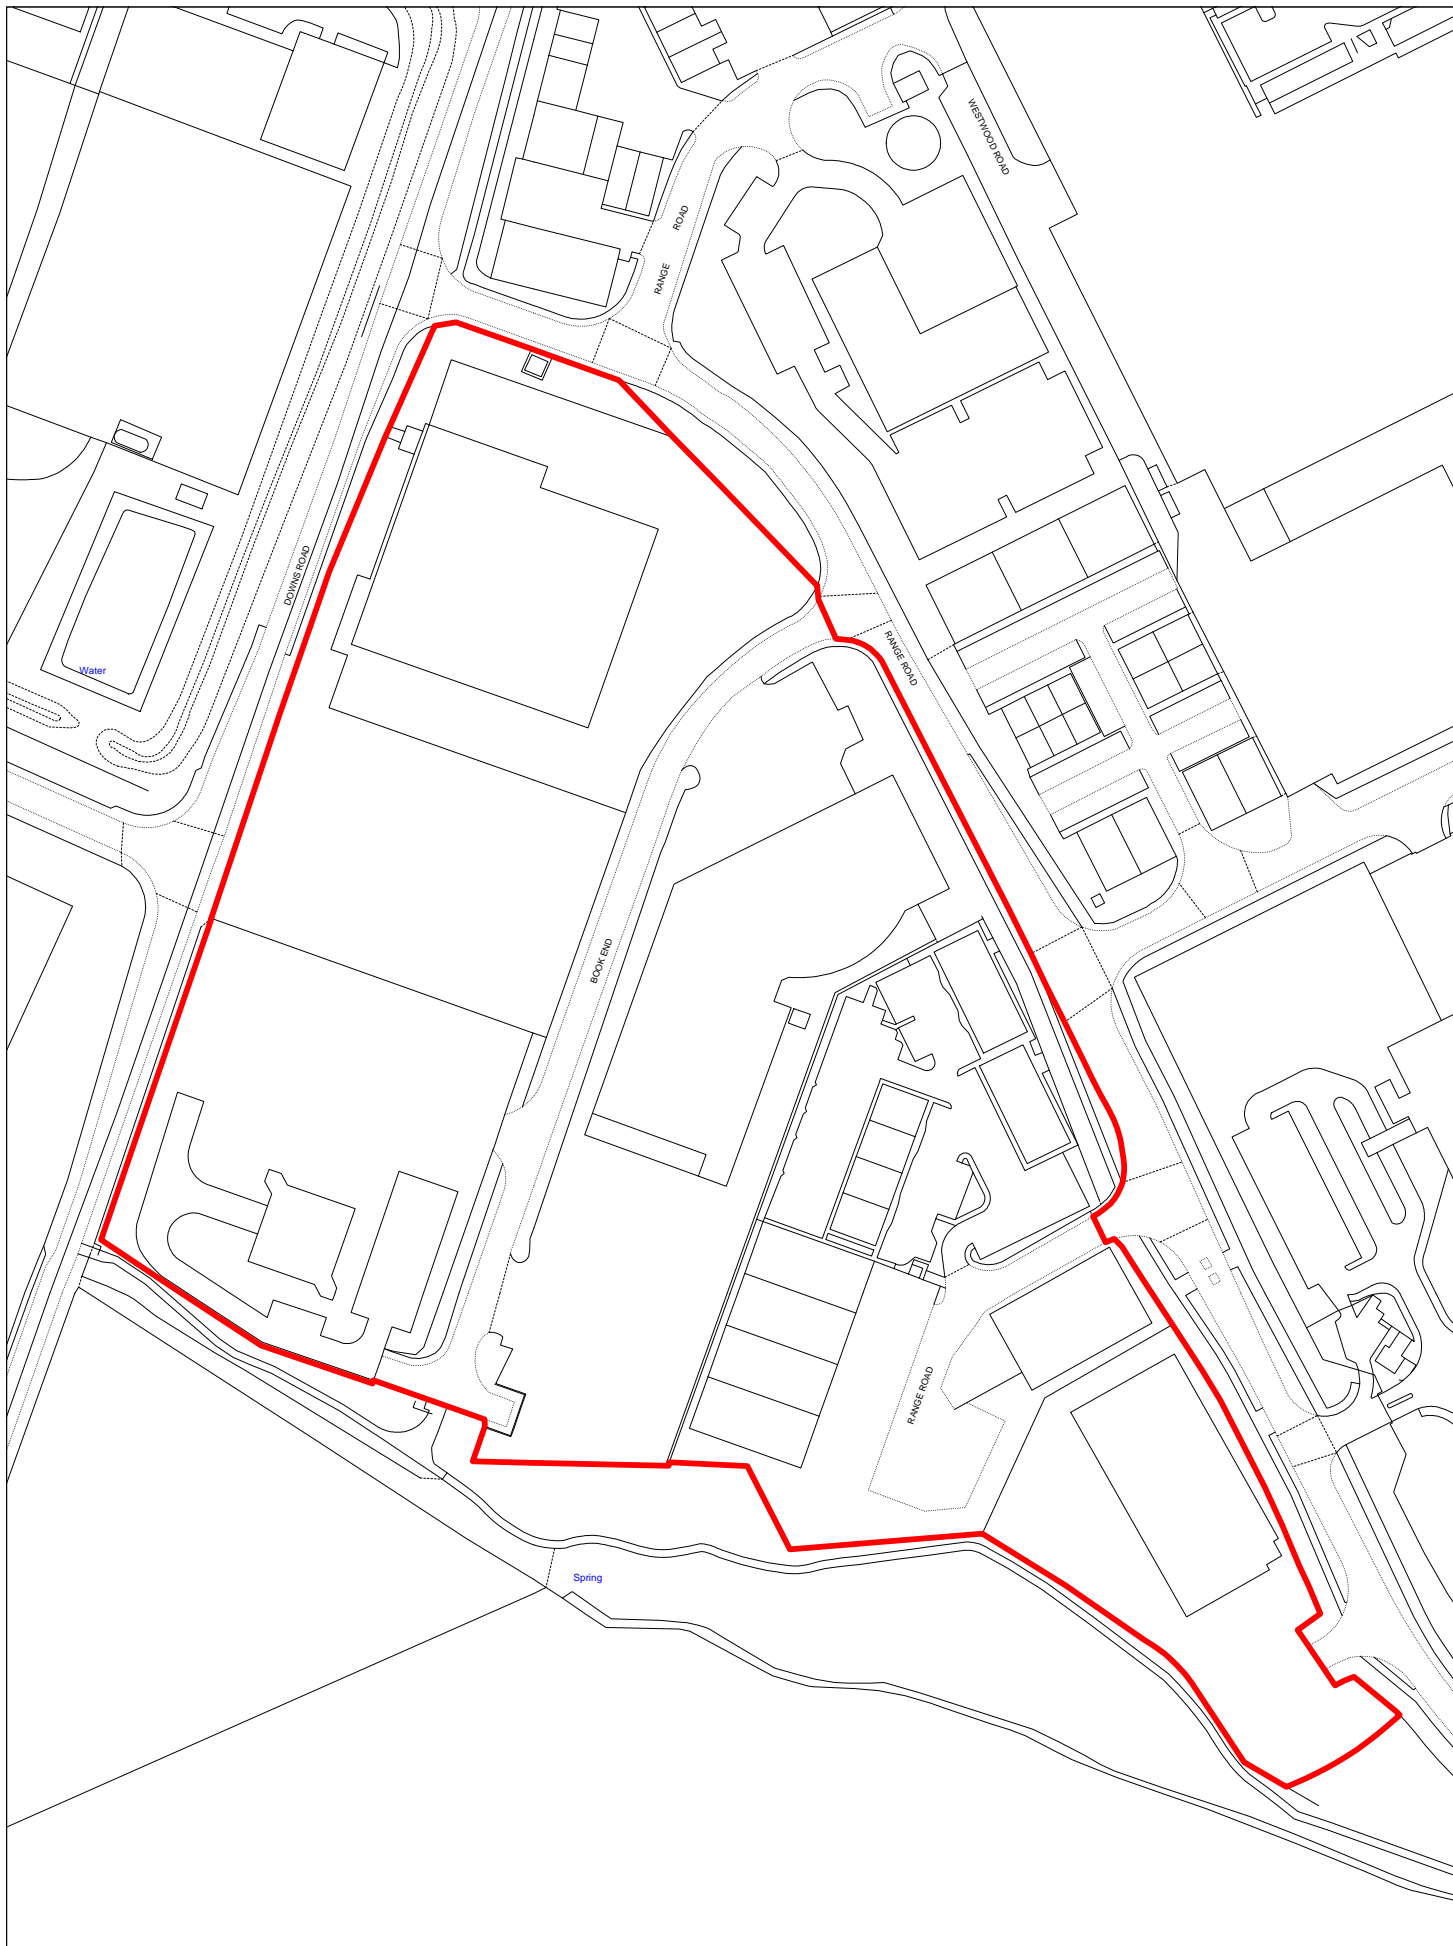

WEST OXFORDSHIRE
DISTRICT COUNCIL

West Oxfordshire District Council
Elmfield
New Yatt Road
Witney
Oxfordshire
OX28 1PB
Tel: 01993 861000
www.westoxon.gov.uk

Map Title:	Range Road Business Area
Location	Witney
Map No:	1
	Scale: 1:2000