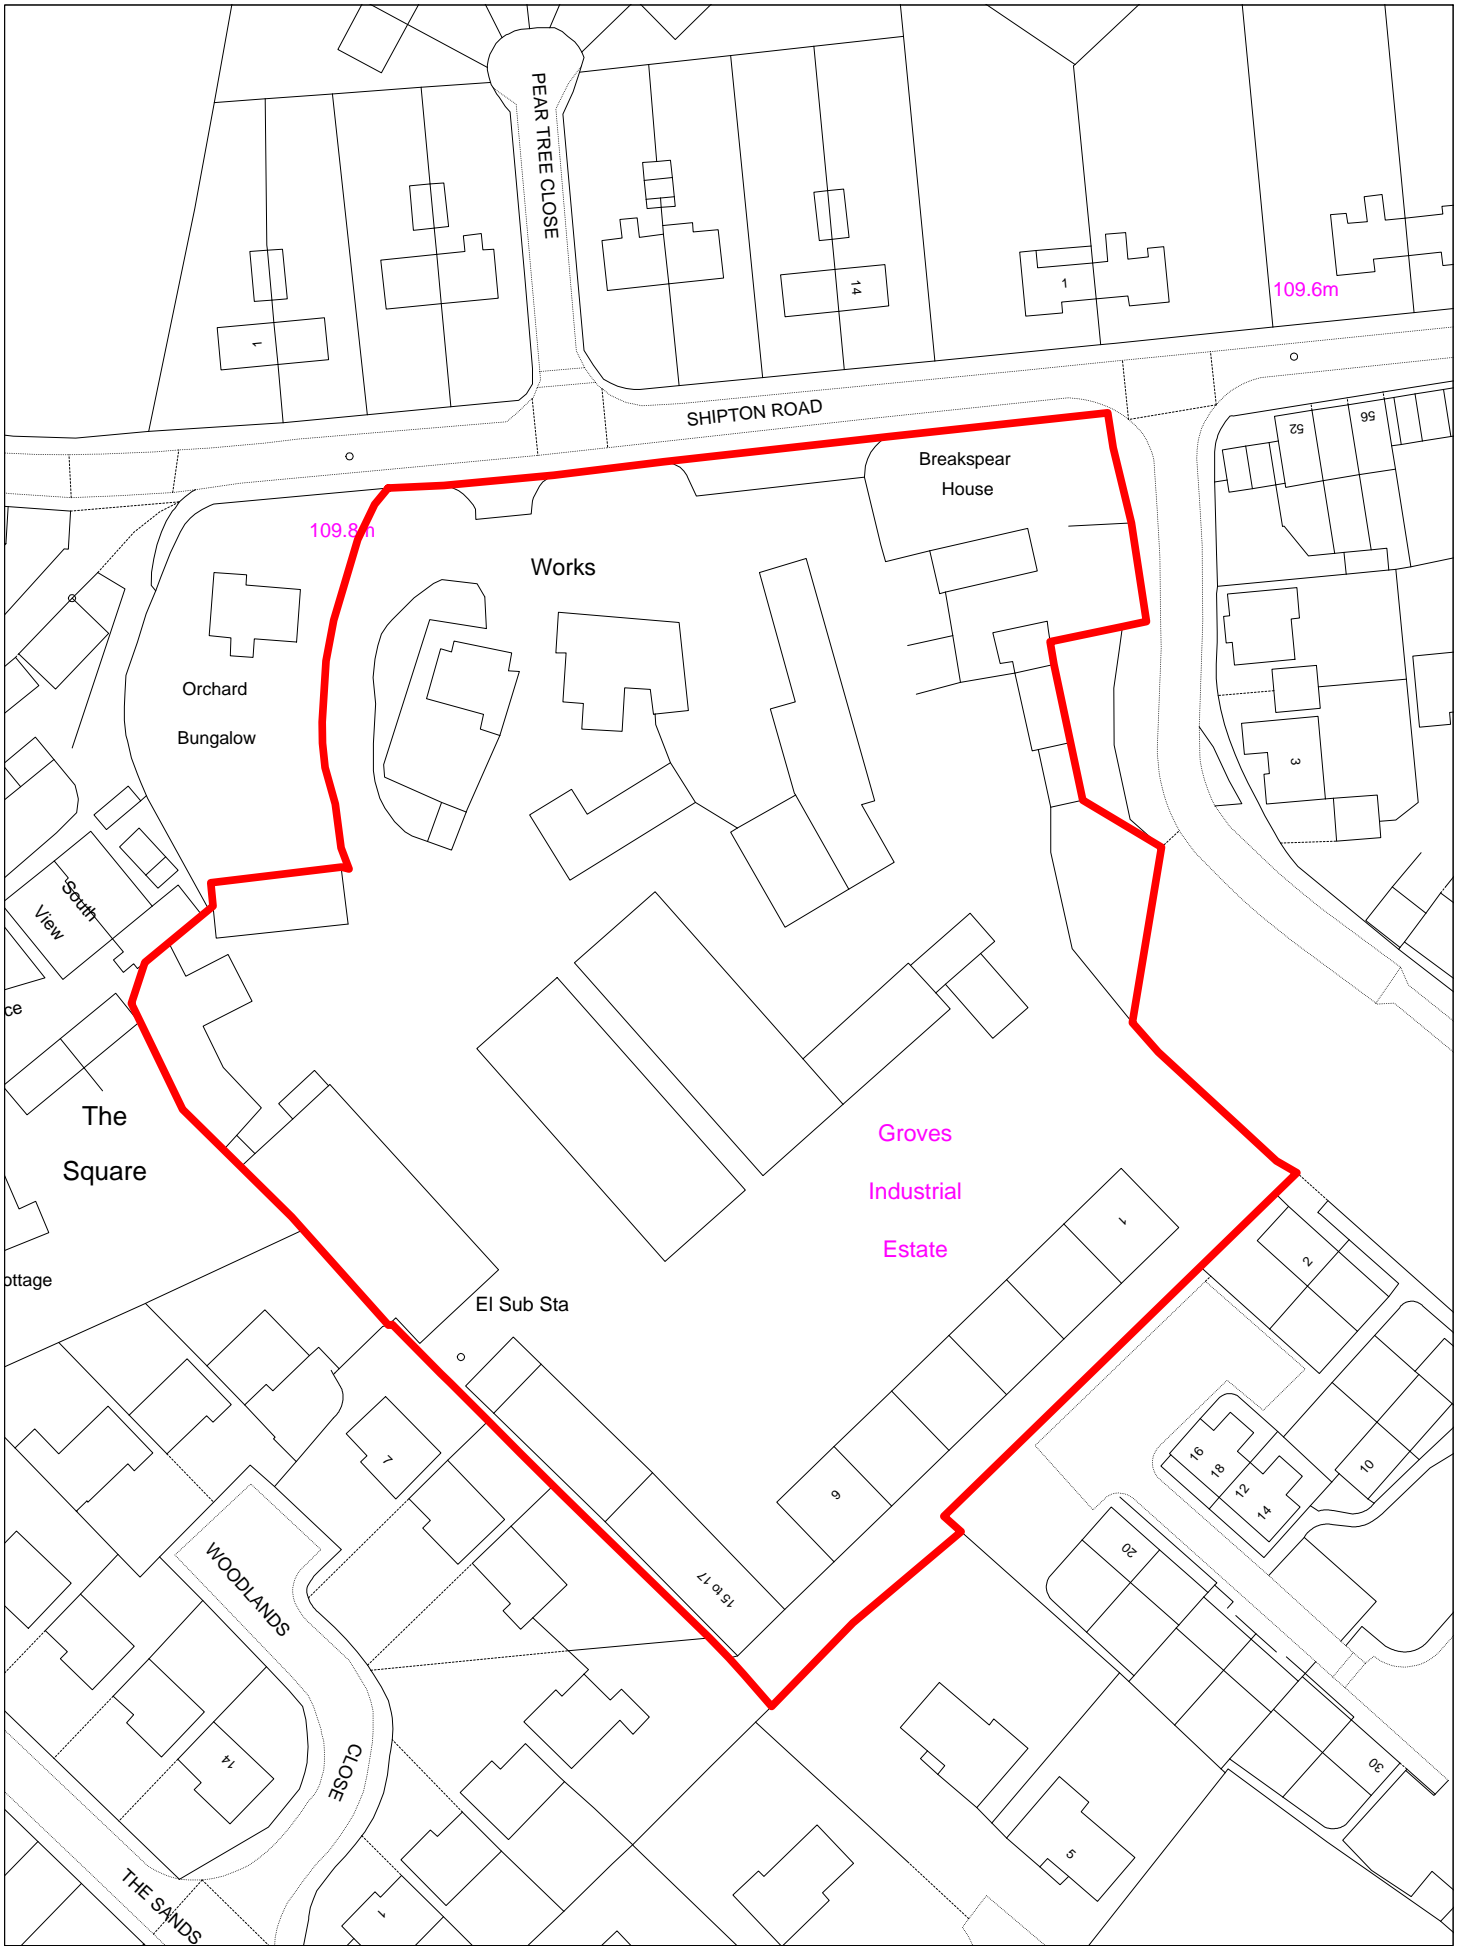

Map Title:	Station Lane Industrial Area
Location	Witney
Map No:	5
	Scale: 1:4500

Map Title:	Des Roches Square
Location	Witney
Map No:	6
	Scale: 1:1000

Map Title:	Eagle Industrial Estate
Location	Witney
Map No:	7
	Scale: 1:1200

171.9m

Kingstanding
Cottages

Kingstanding
Farm

Def

FW

ED & Ward Boy

Und

Def

Map Title:	Kingstanding Farm
Location	Cornbury Park
Map No:	44
	Scale: 1:750

© Crown copyright and database rights 2013 Ordnance Survey 100024316

Map Title:	Groves Industrial Estate
Location	Milton-under-Wychwood
Map No:	45
	Scale: 1:1000