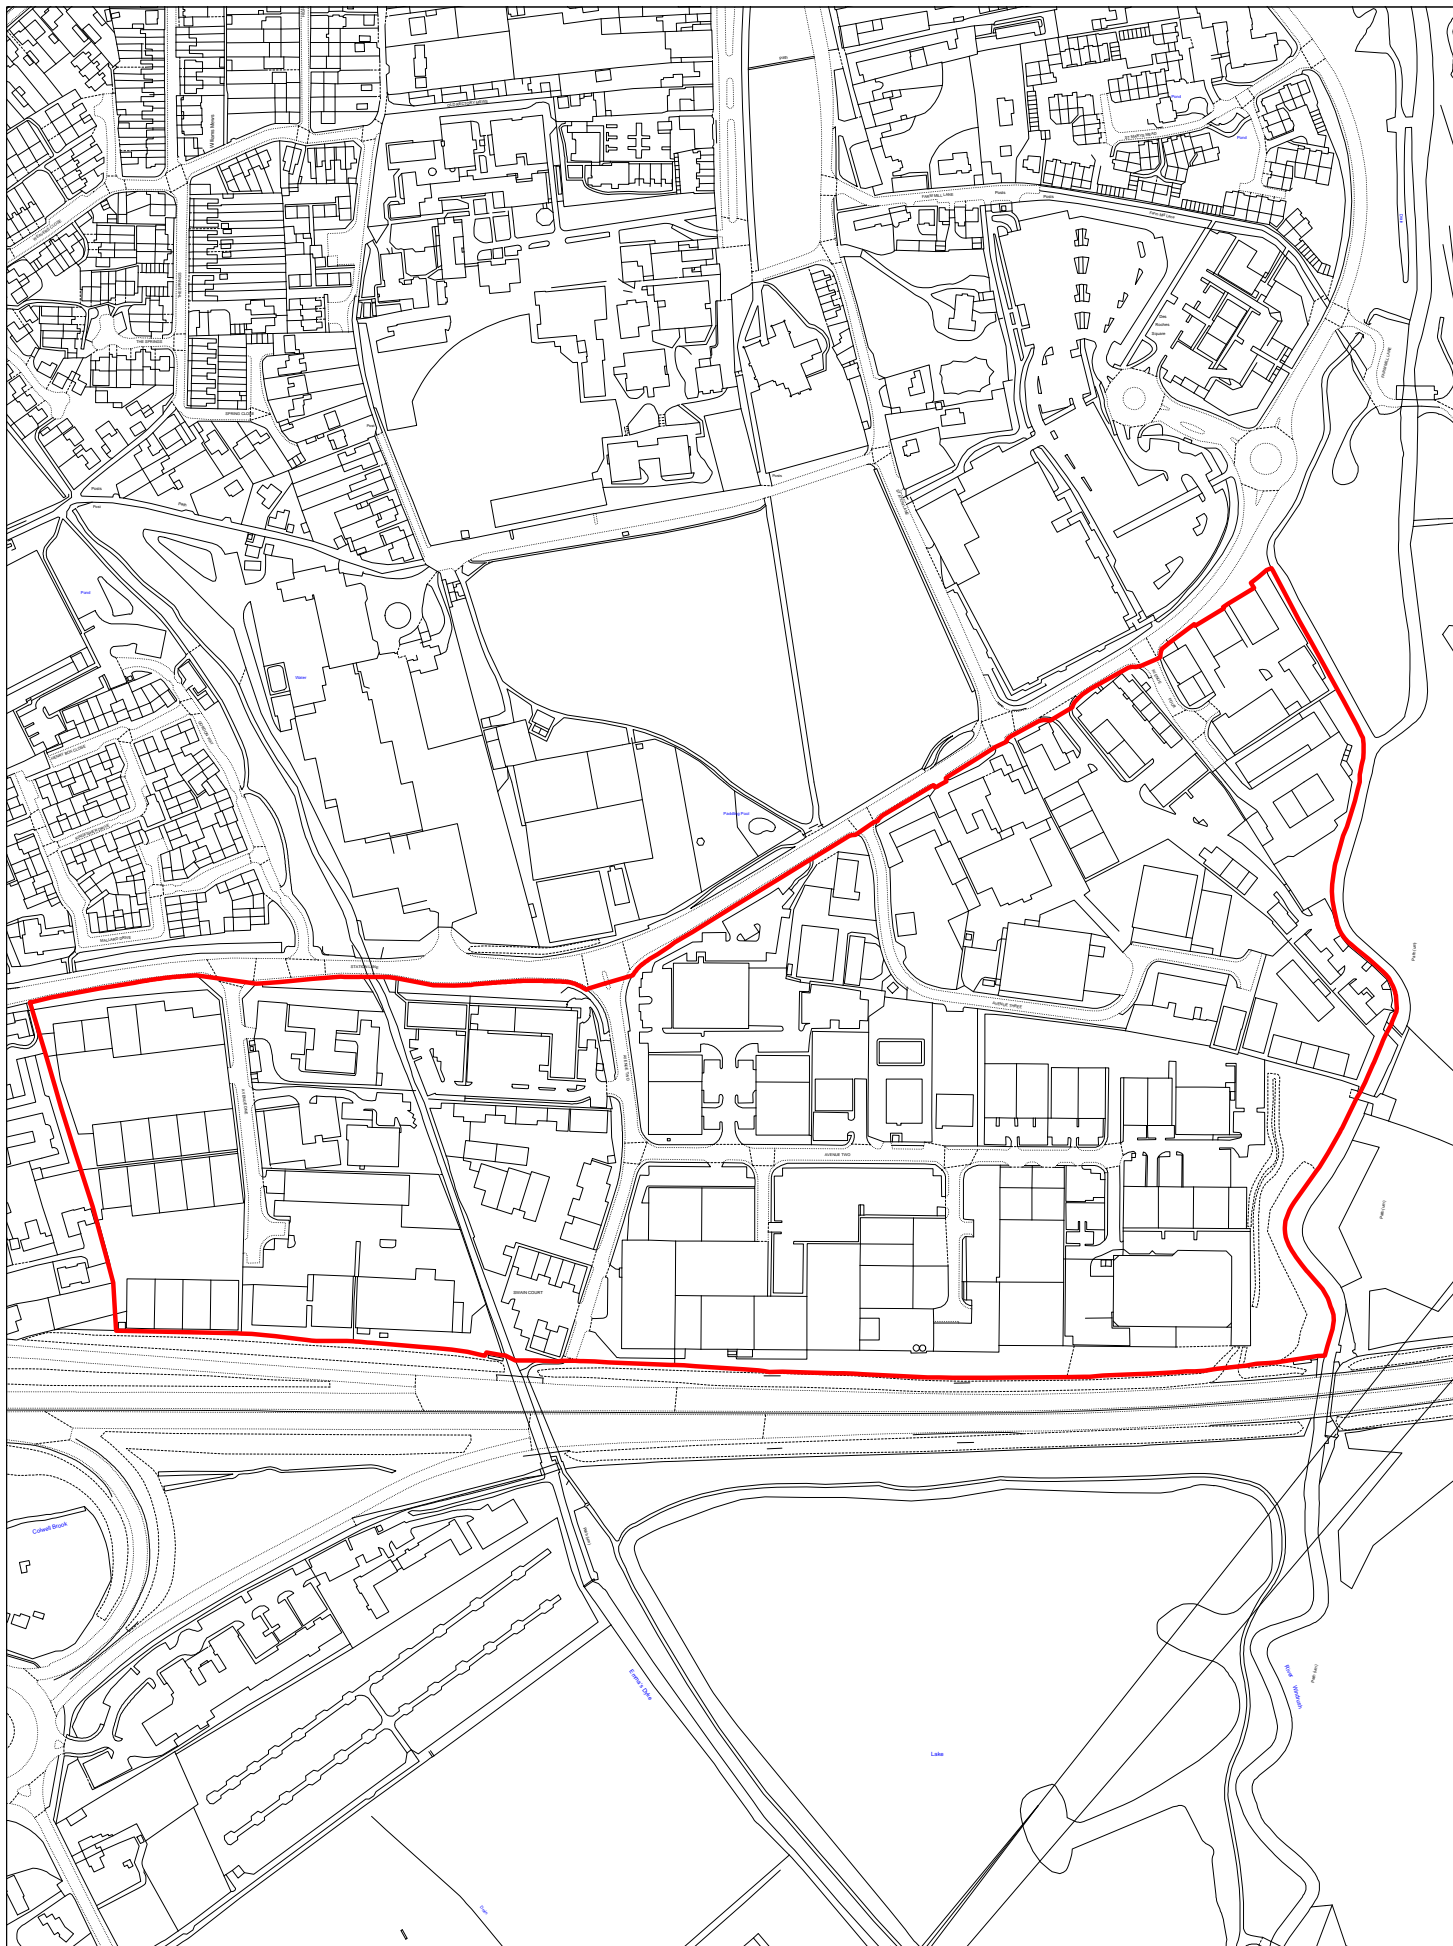

WEST OXFORDSHIRE
DISTRICT COUNCIL

West Oxfordshire District Council
Elmfield
New Yatt Road
Witney
Oxfordshire
OX28 1PB

Tel: 01993 861000
www.westoxon.gov.uk

Map Title:	Station Lane Industrial Area
Location	Witney
Map No:	5
	Scale: 1:4500