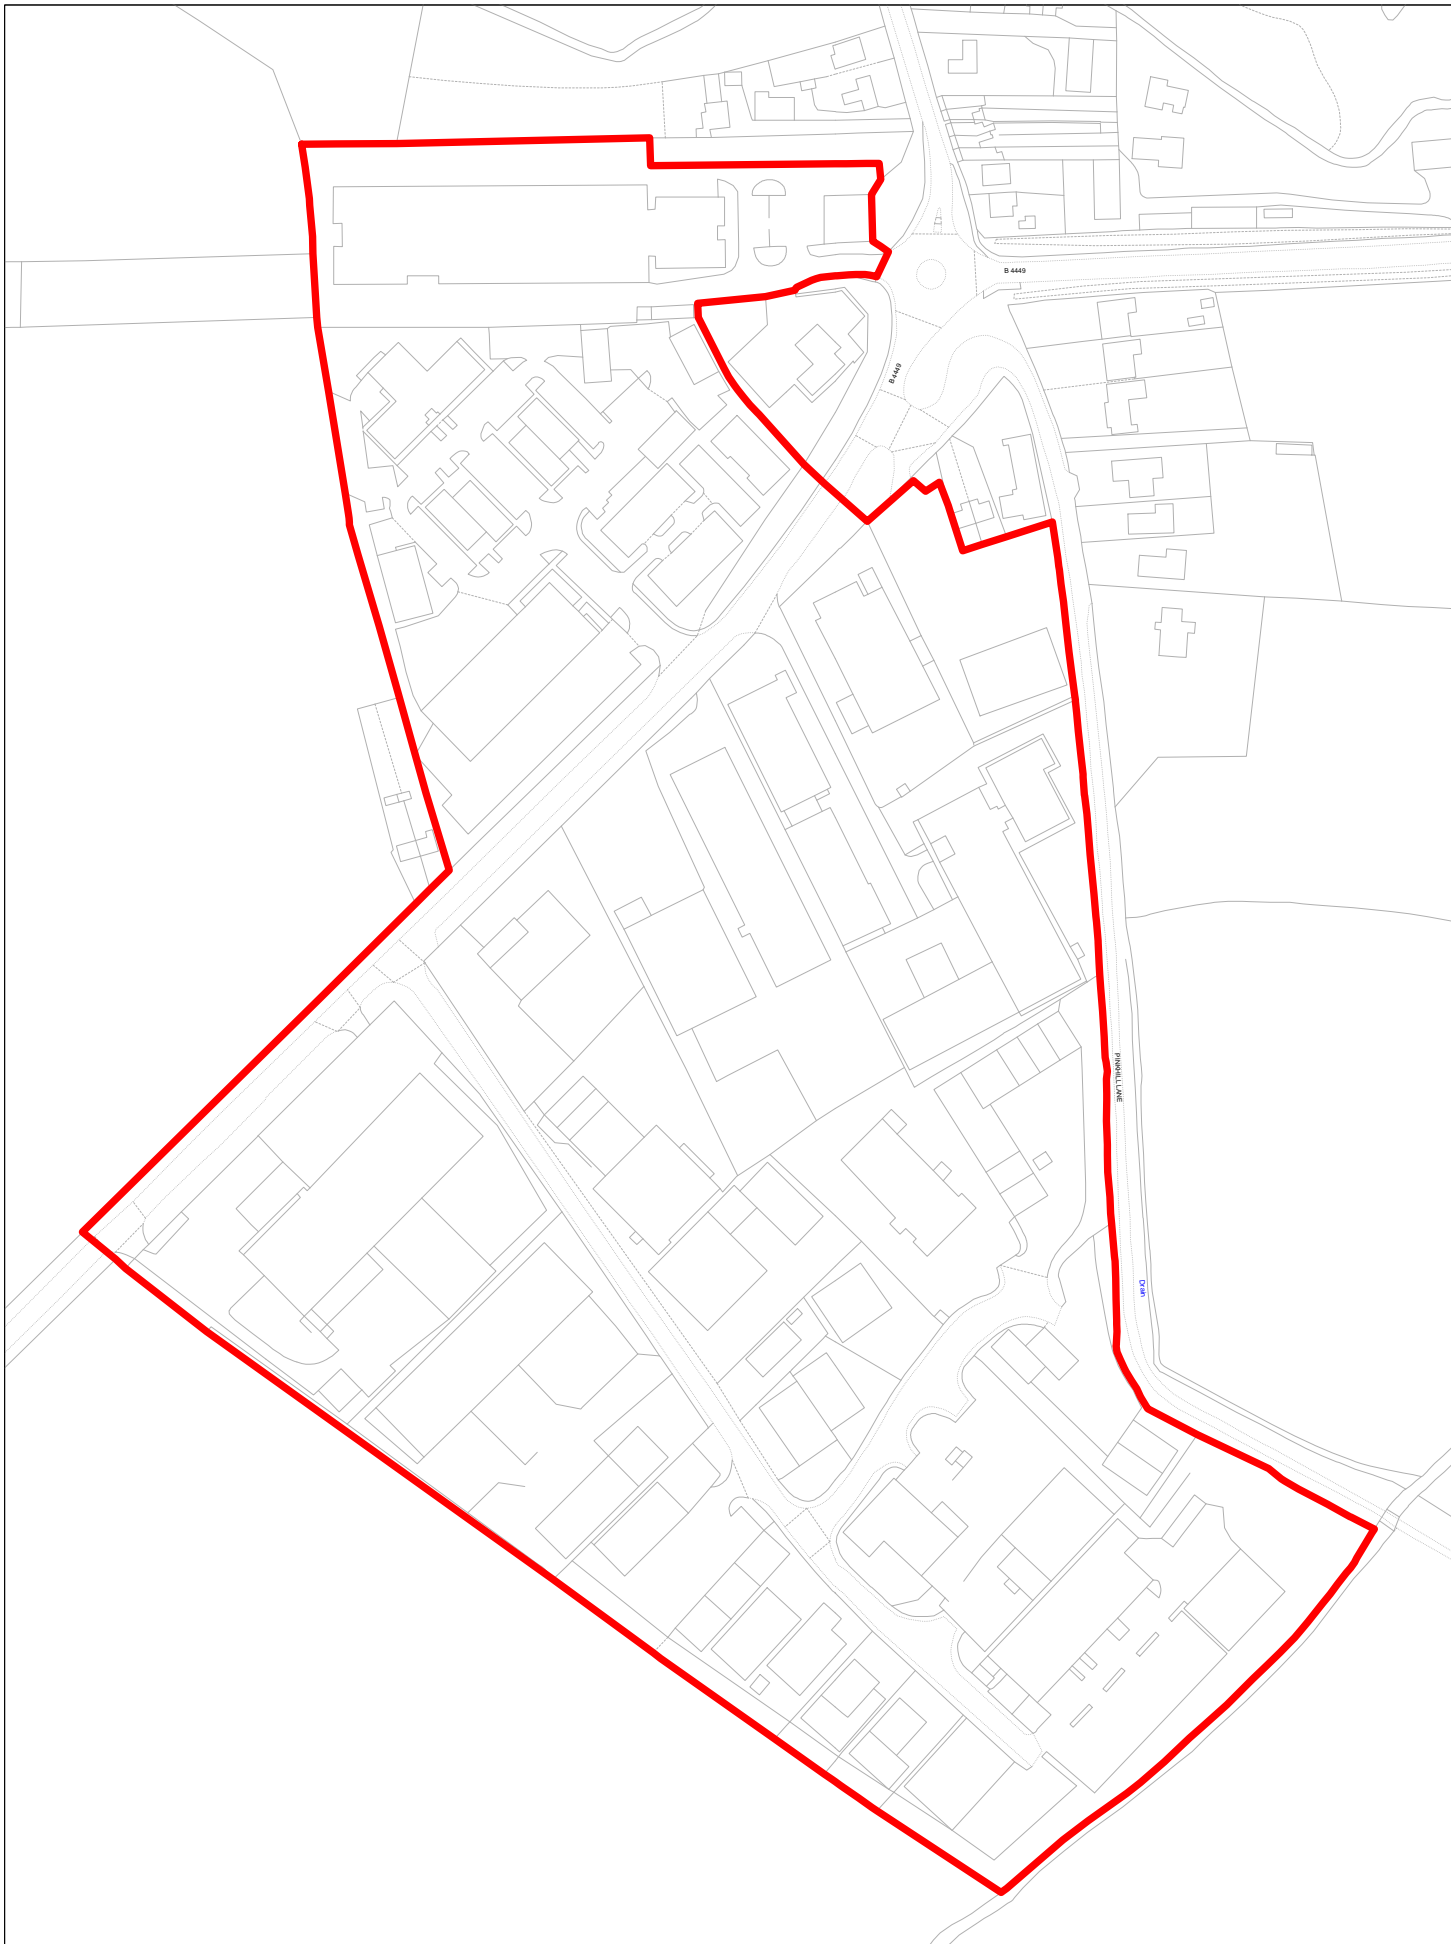

**WEST OXFORDSHIRE
DISTRICT COUNCIL**

West Oxfordshire District Council
Elmfield
New Yatt Road
Witney
Oxfordshire
OX28 1PB

Tel: 01993 861000
www.westoxon.gov.uk

Map Title:	South Eynsham Business Area
Location	Eynsham
Map No:	22
	Scale: 1:2700